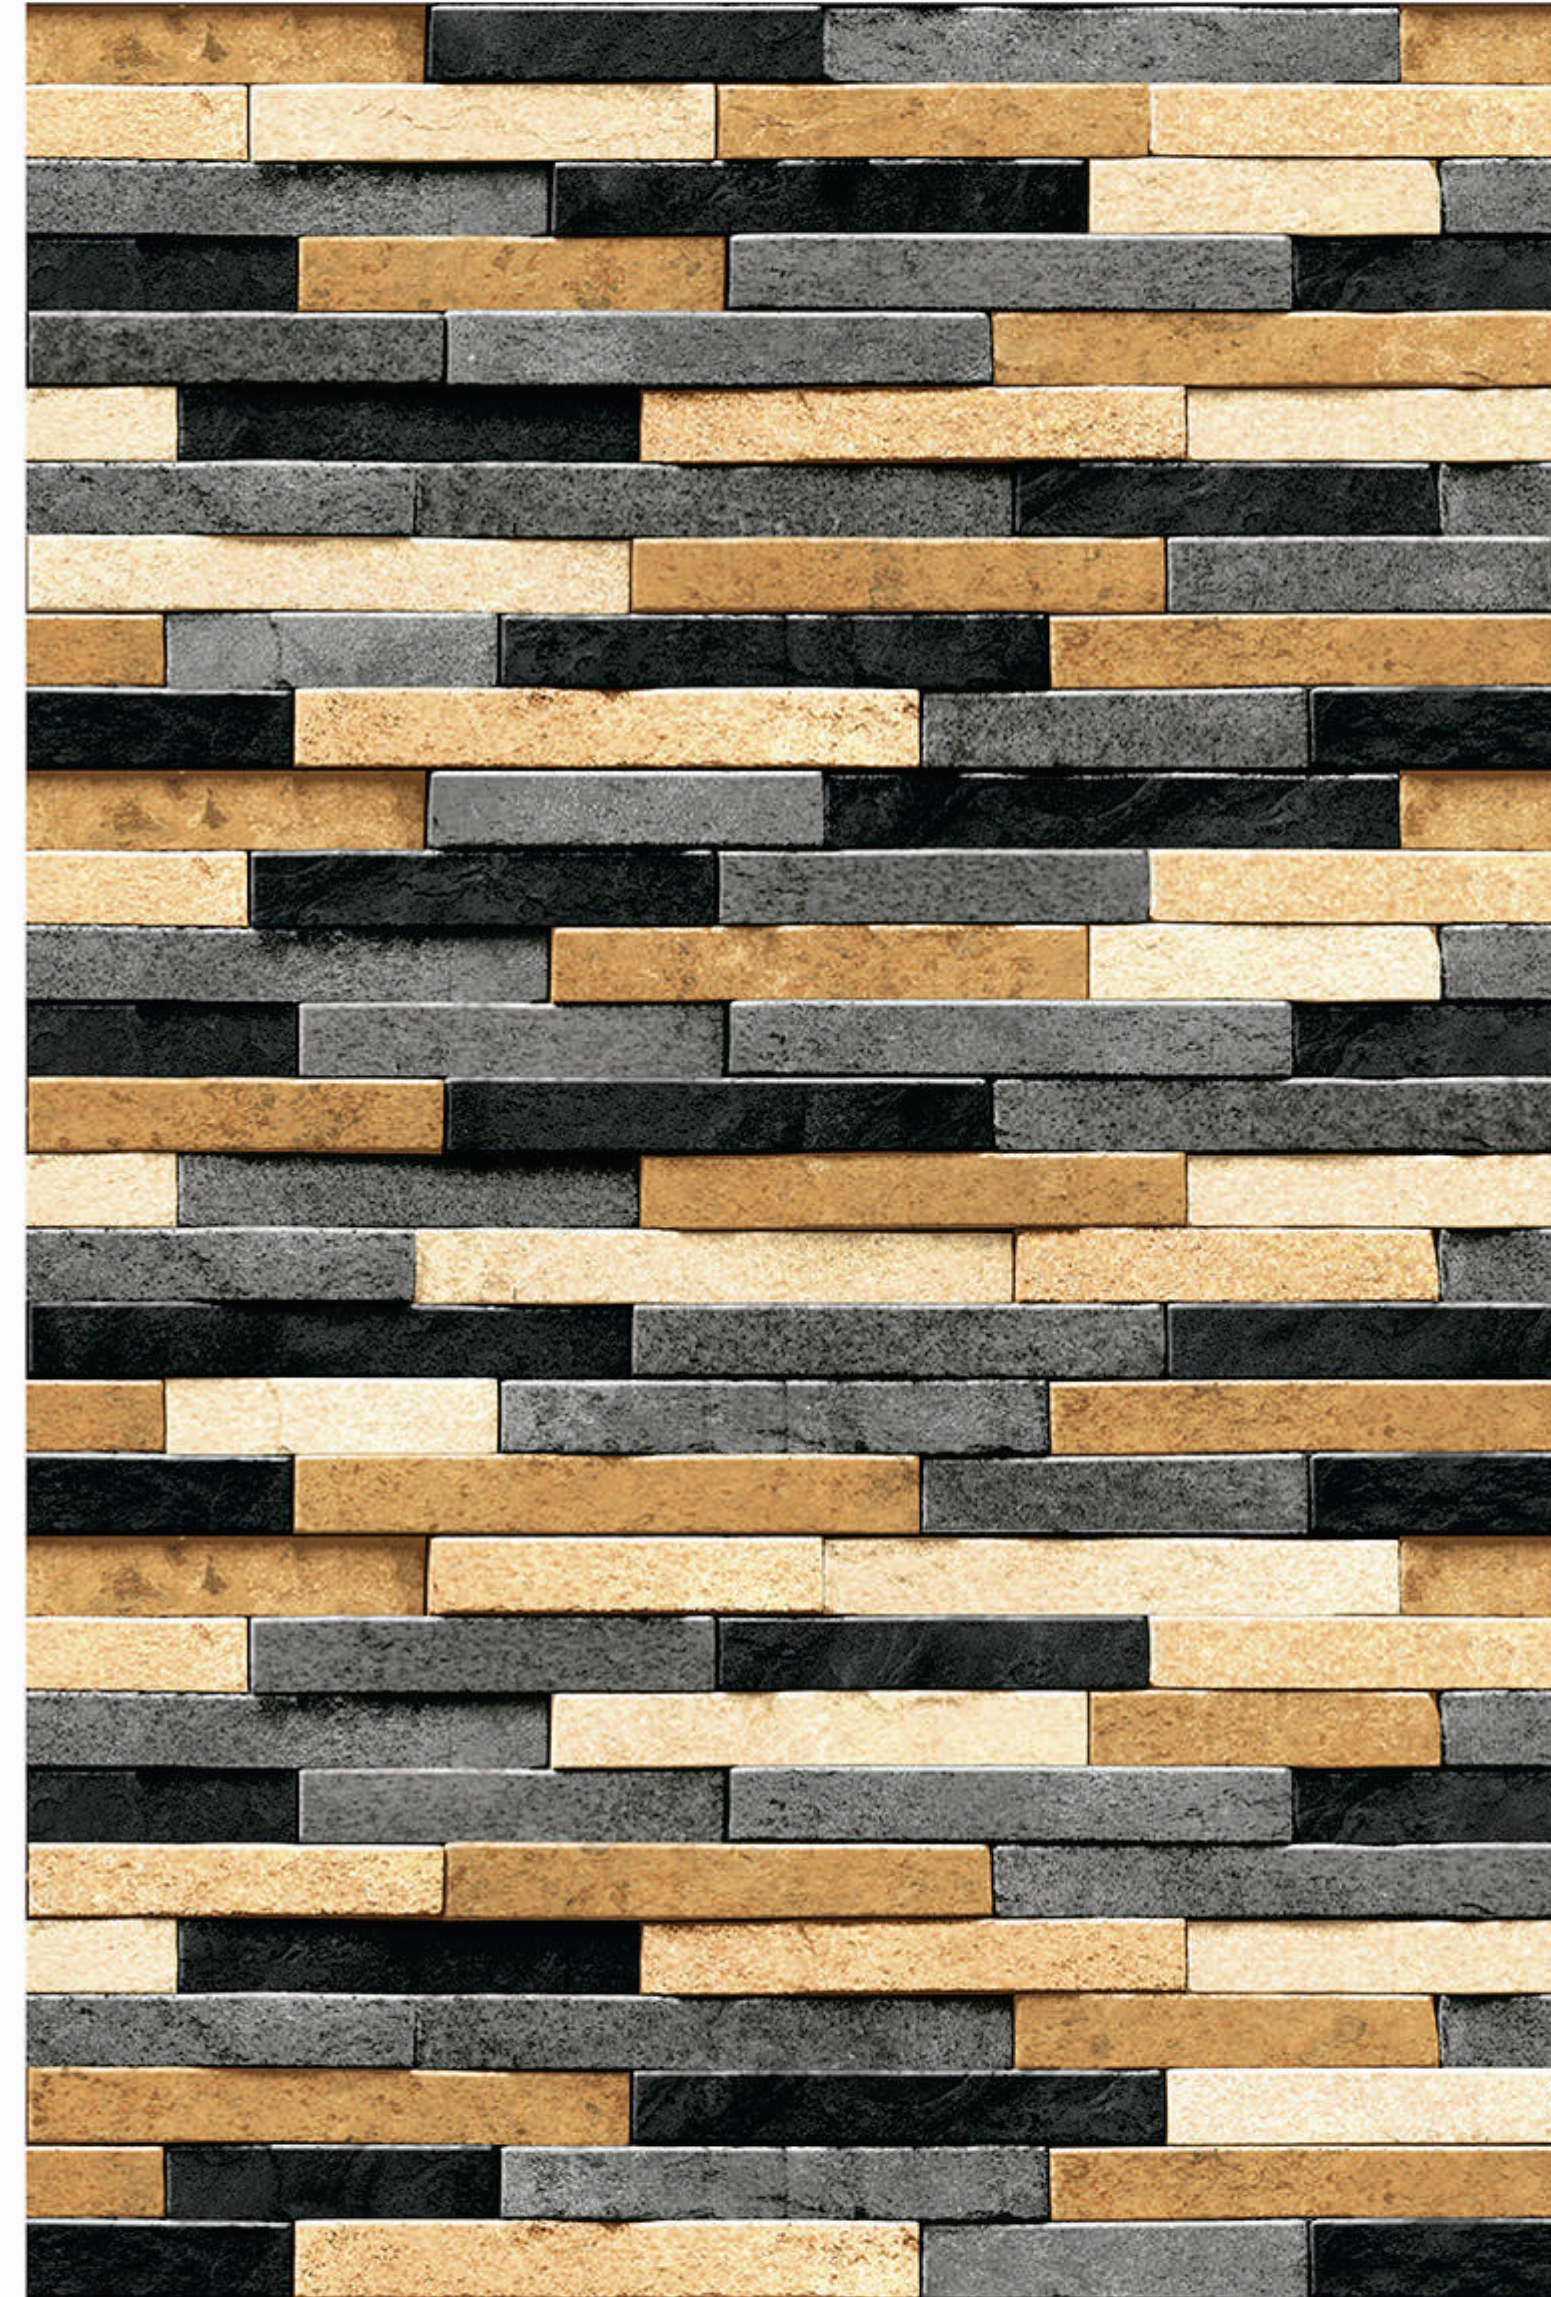

TARRASA_02

RANDOM
DESIGN

HIGH-DEEP
PUNCH

DURABLE
BODY

NATURAL
LOOK

100%
WATER PROOF