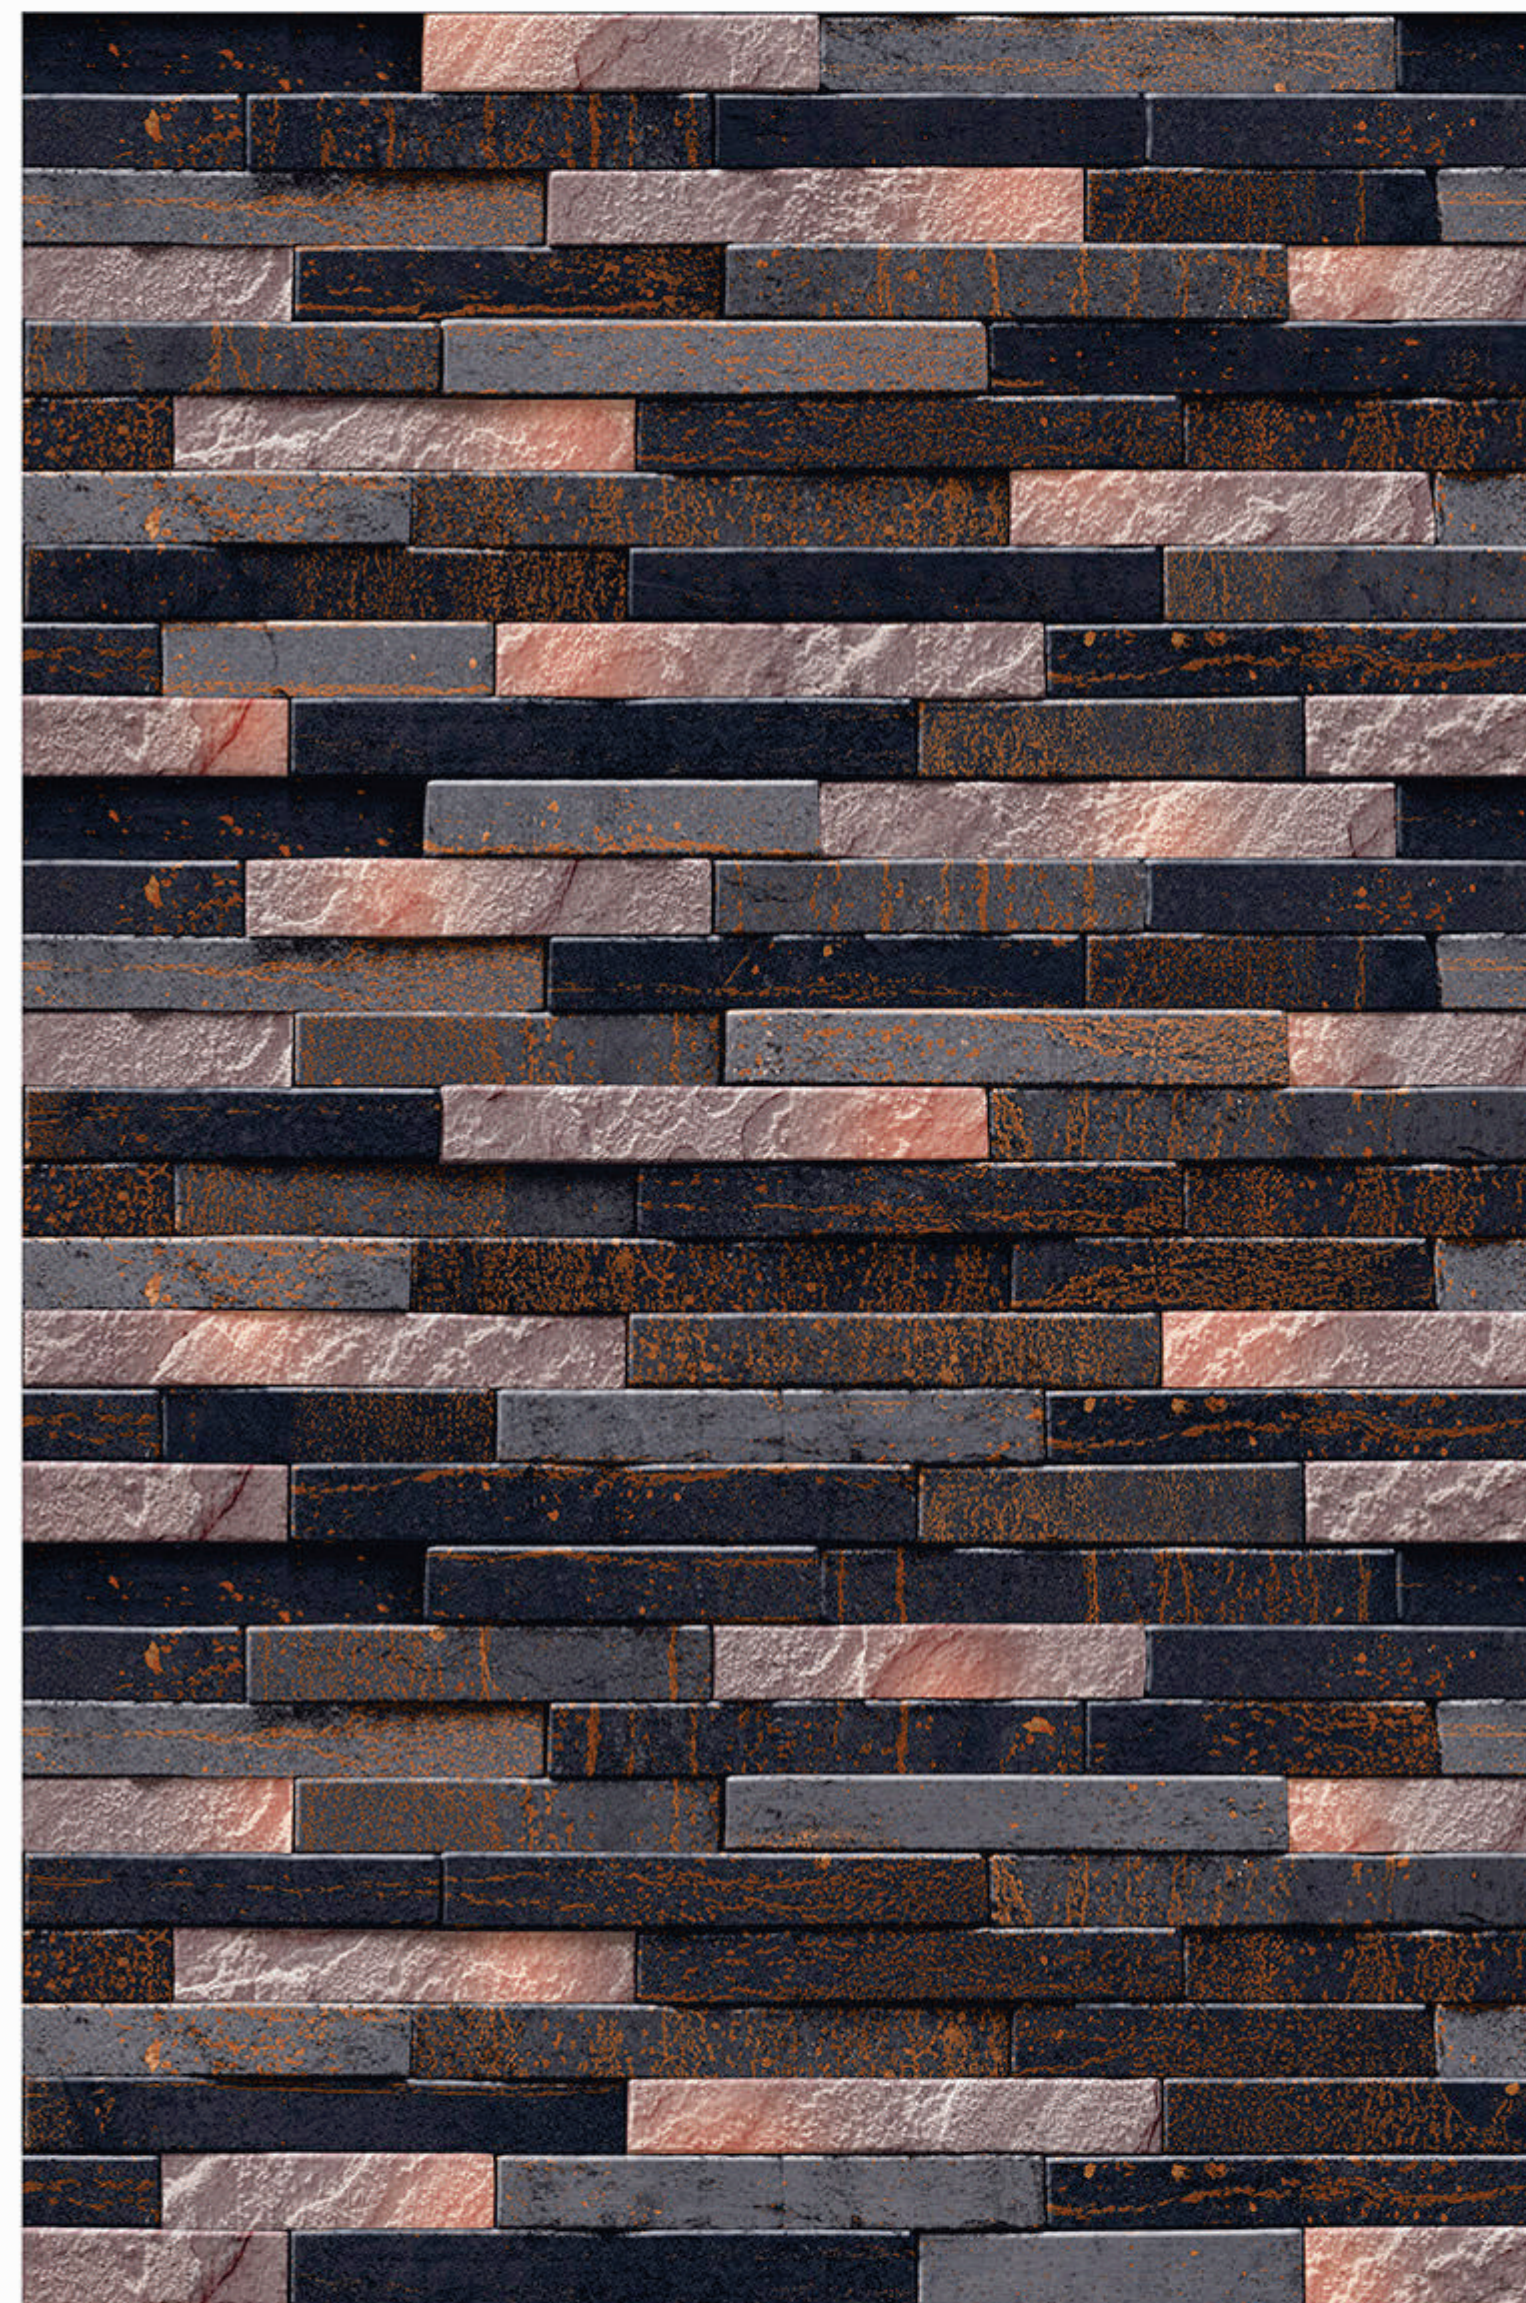

TARRASA_20

RANDOM
DESIGN

HIGH-DEEP
PUNCH

DURABLE
BODY

NATURAL
LOOK

100%
WATER PROOF