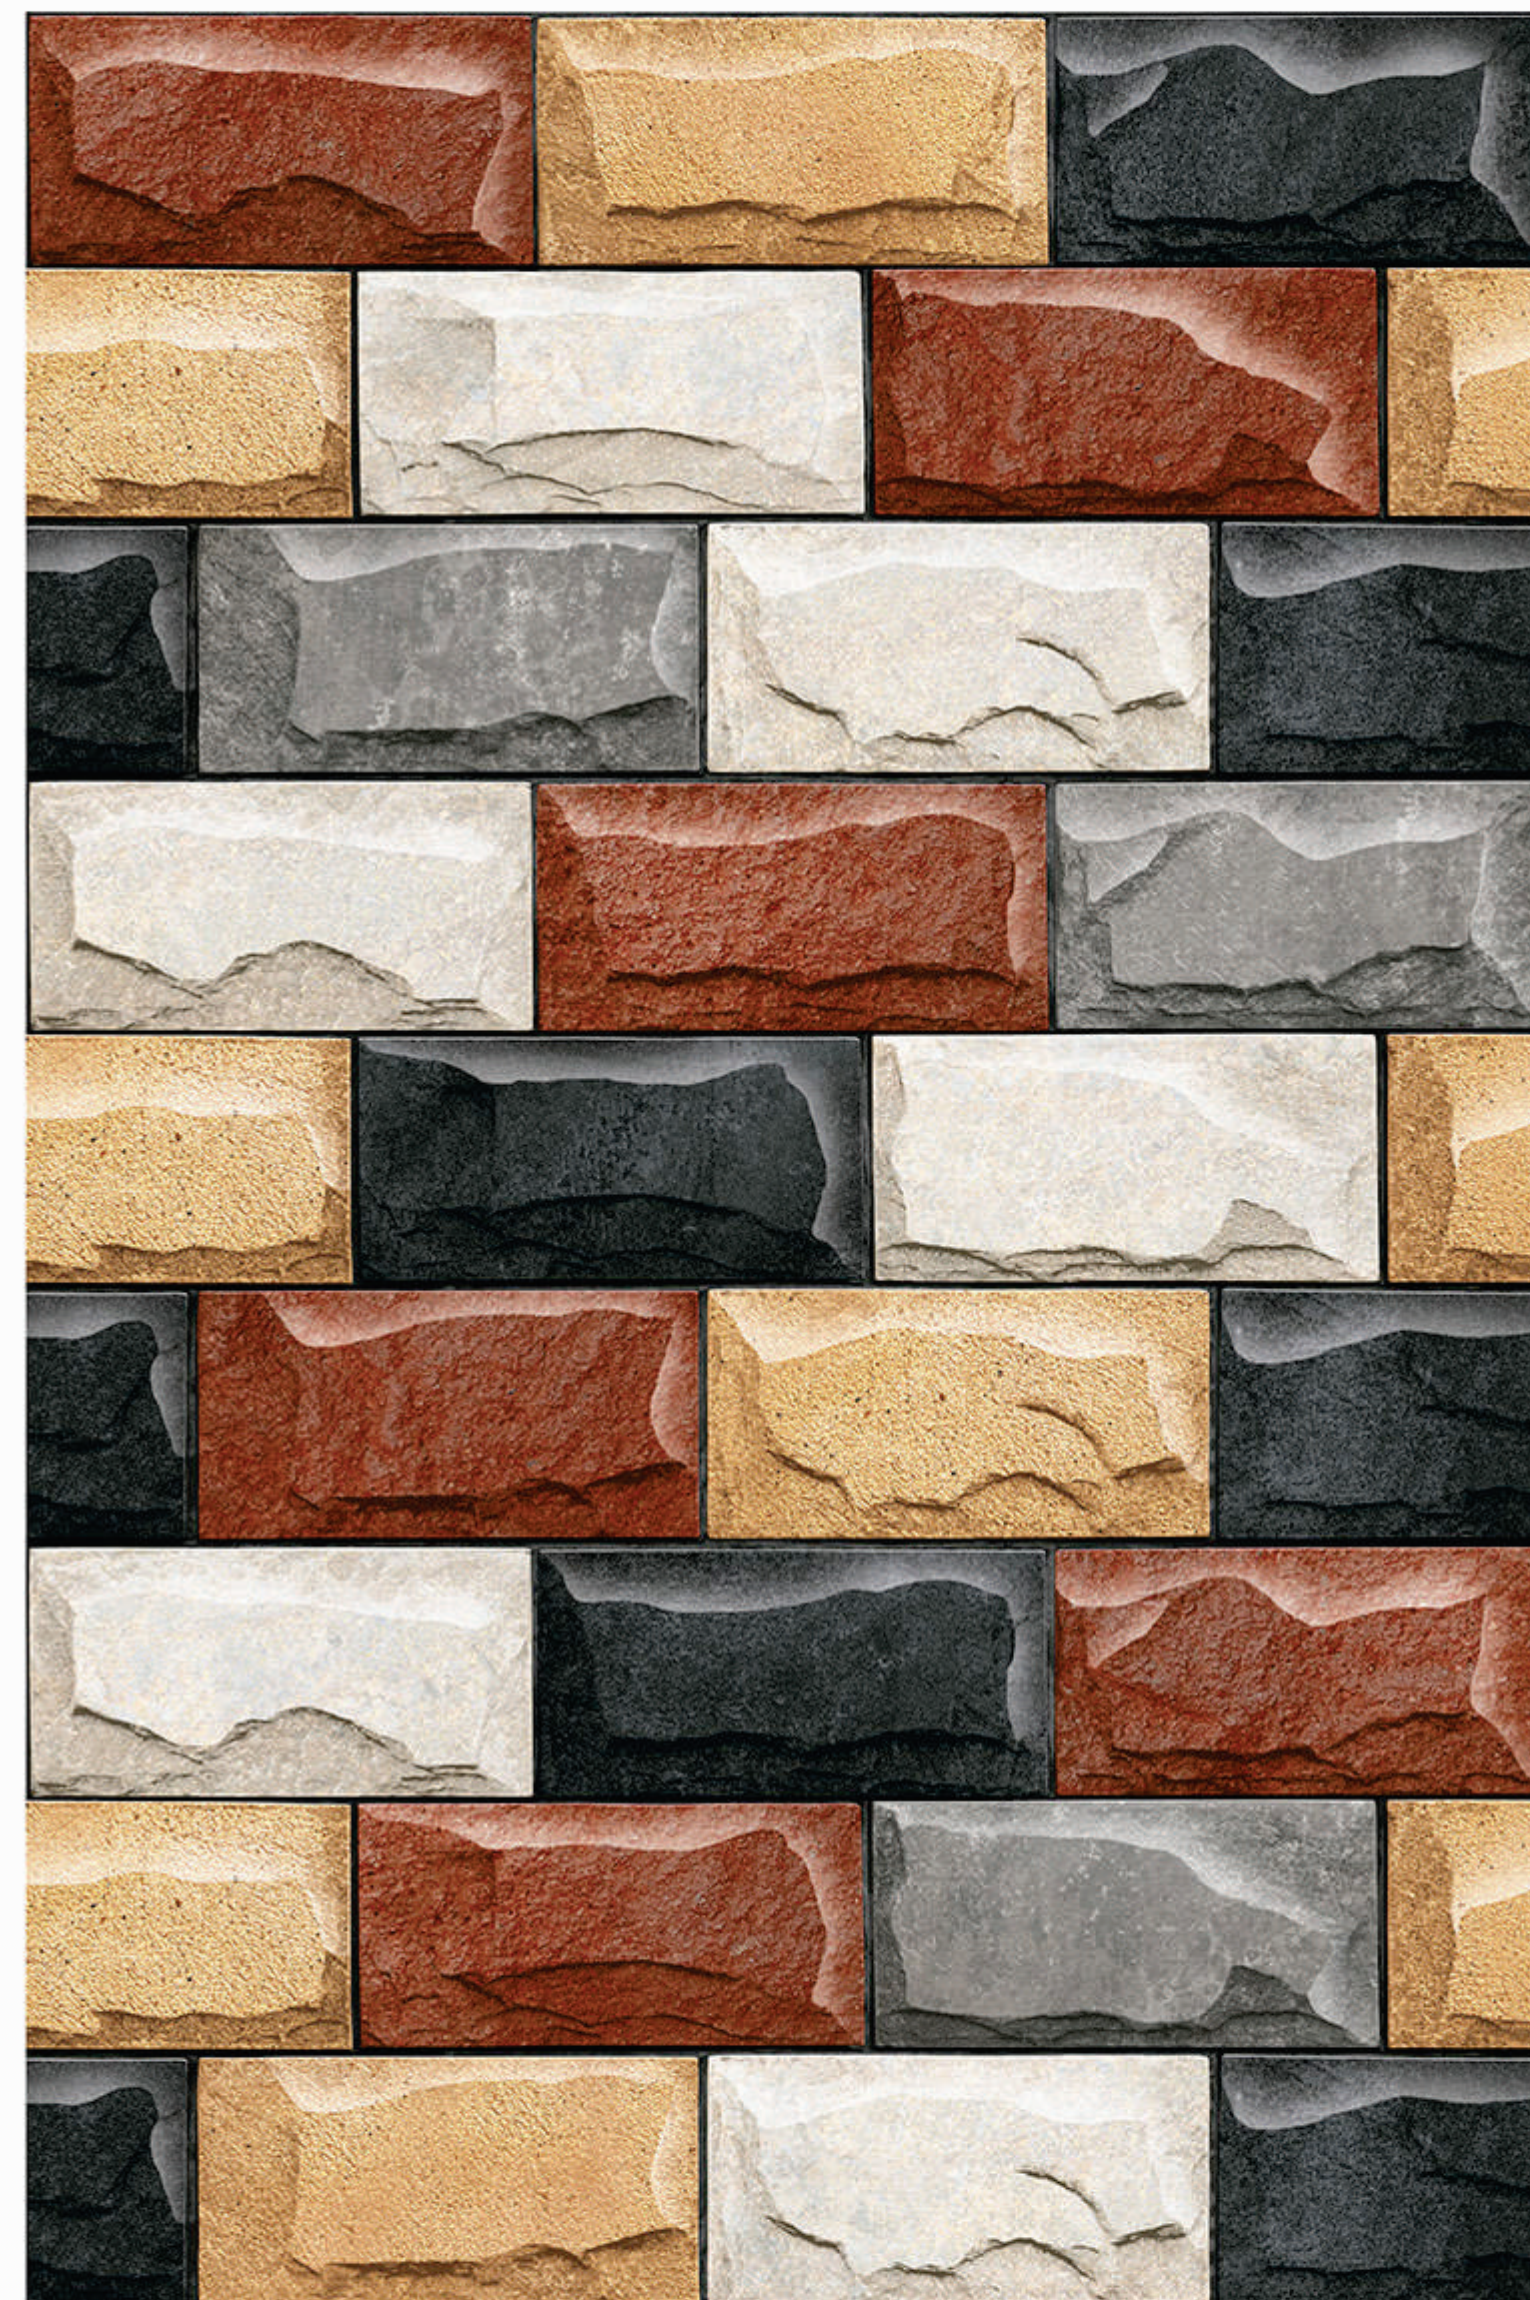

TARRAGONA_13

RANDOM
DESIGN

HIGH-DEEP
PUNCH

DURABLE
BODY

NATURAL
LOOK

100%
WATER PROOF