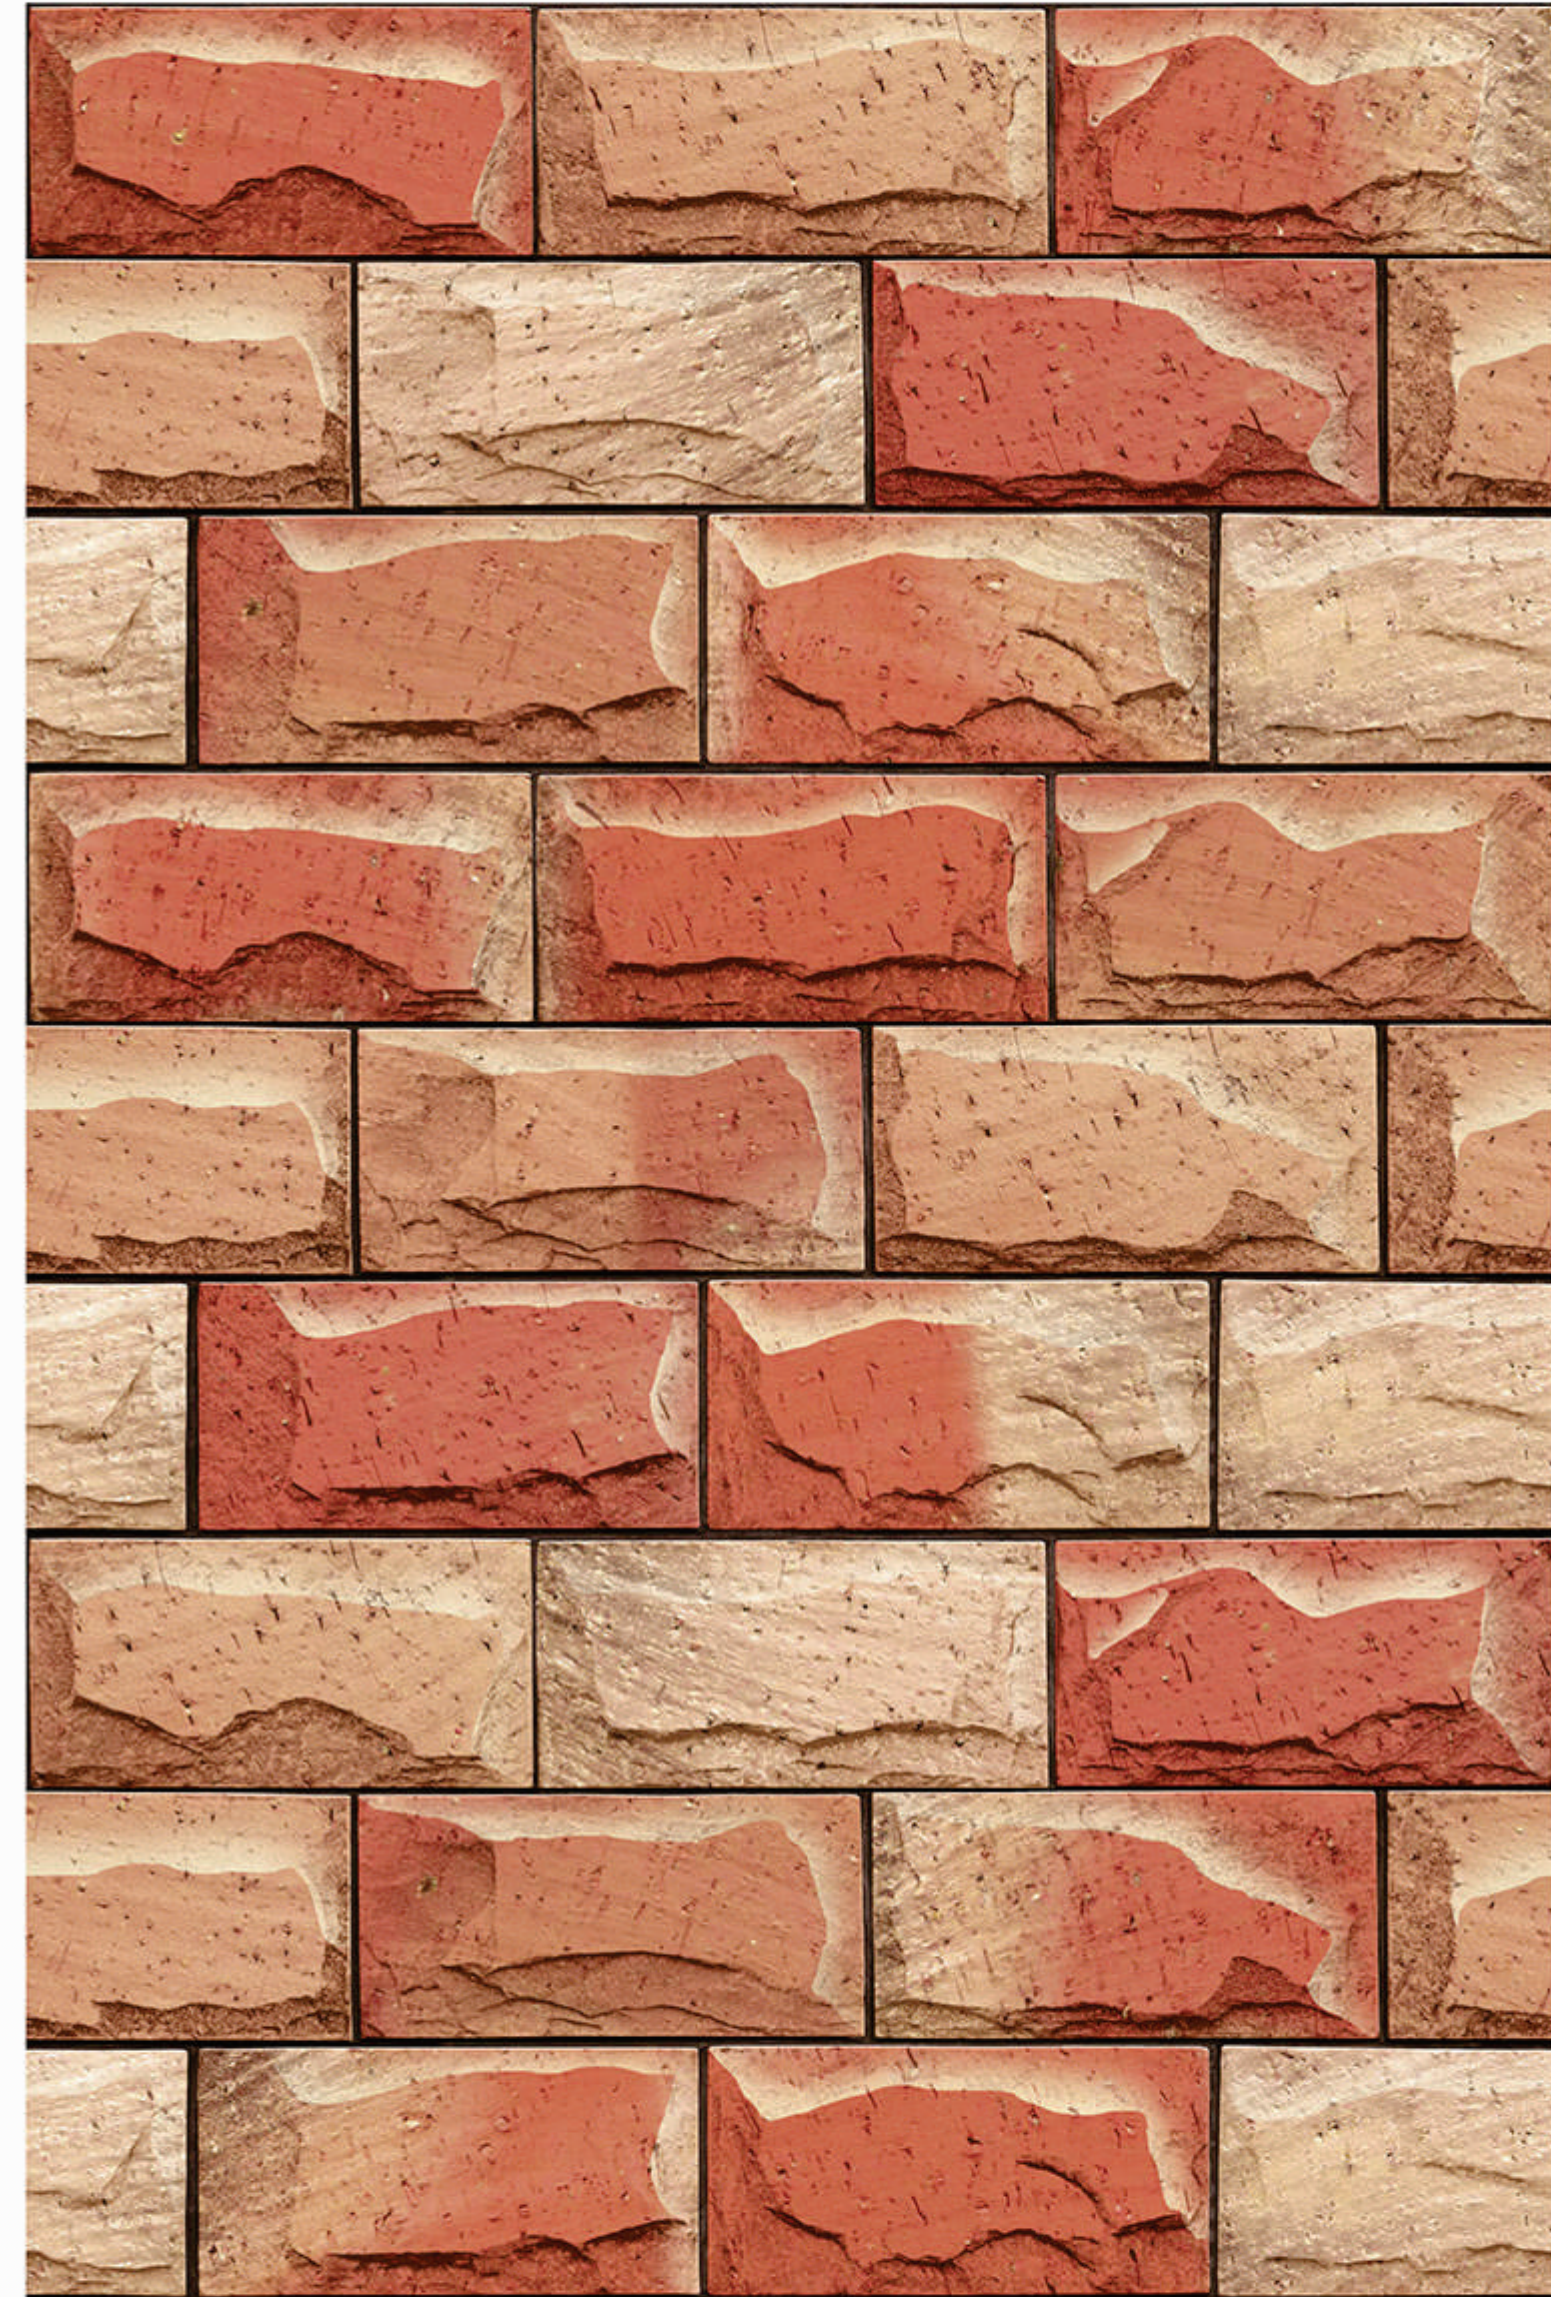

NATURAL
LOOK

100%
WATER PROOF

TARRAGONA_14

RANDOM
DESIGN

HIGH-DEEP
PUNCH

DURABLE
BODY

NATURAL
LOOK

100%
WATER PROOF