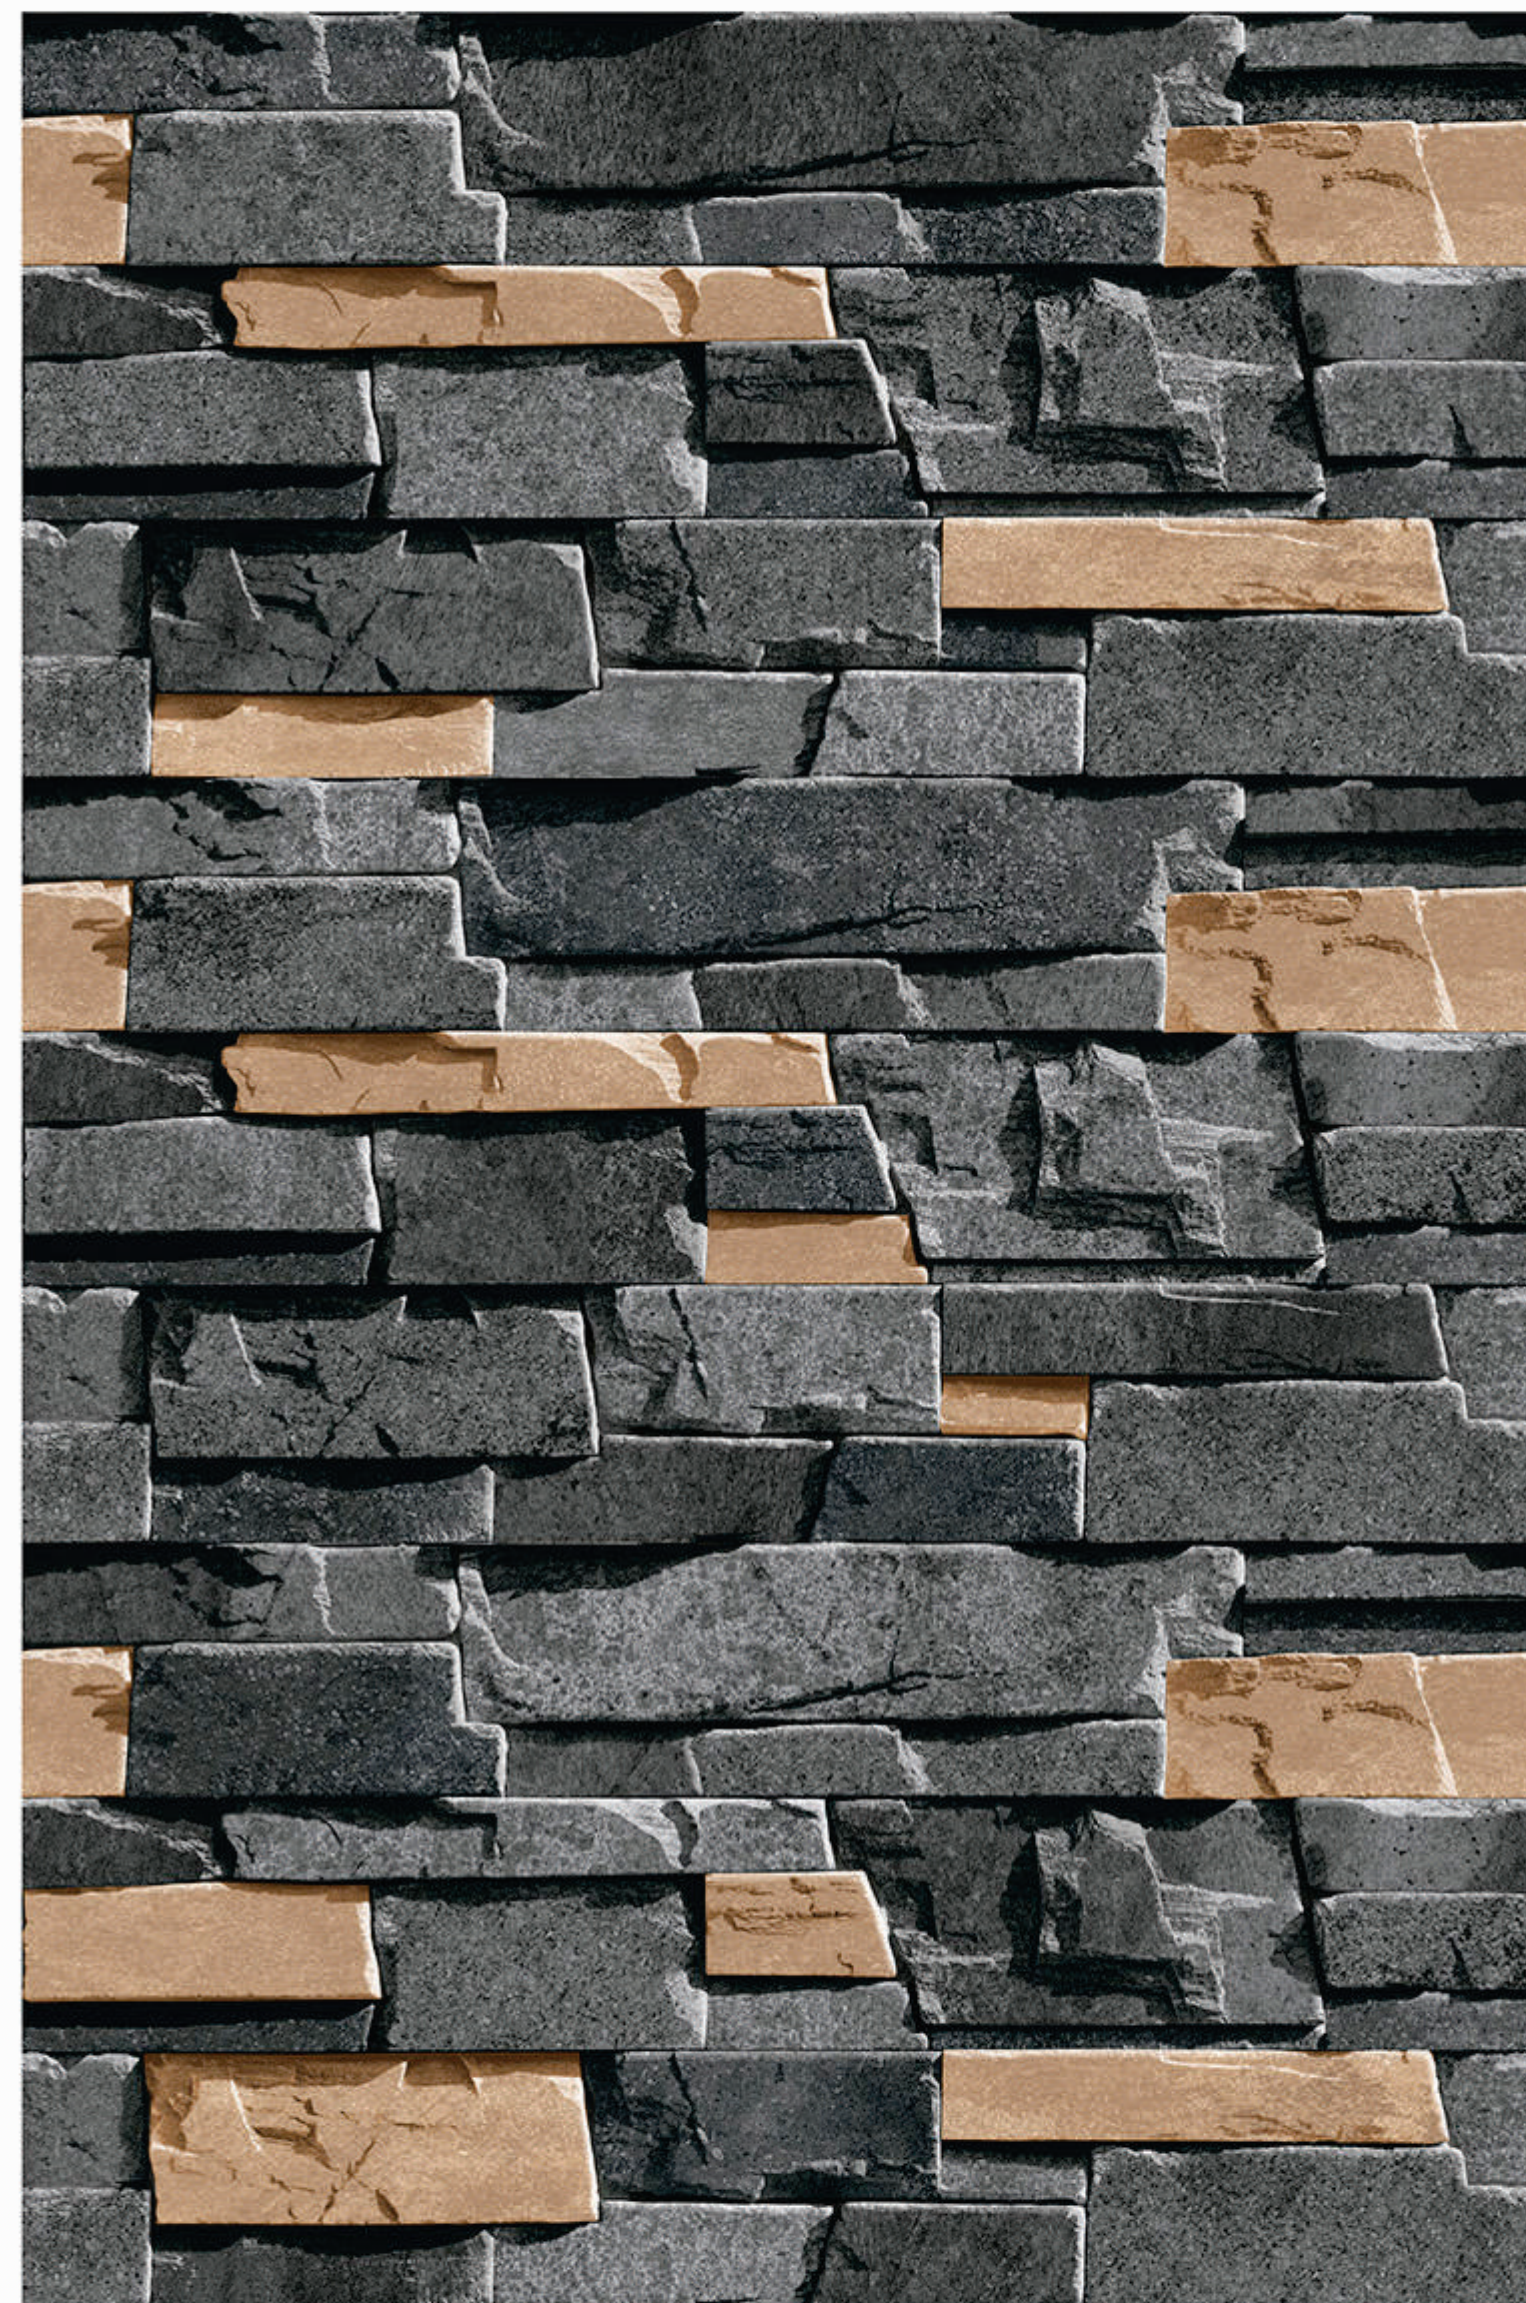

RANDOM
DESIGN

HIGH-DEEP
PUNCH

DURABLE
BODY

NATURAL
LOOK

100%
WATER PROOF

VIGO_13

RANDOM
DESIGN

HIGH-DEEP
PUNCH