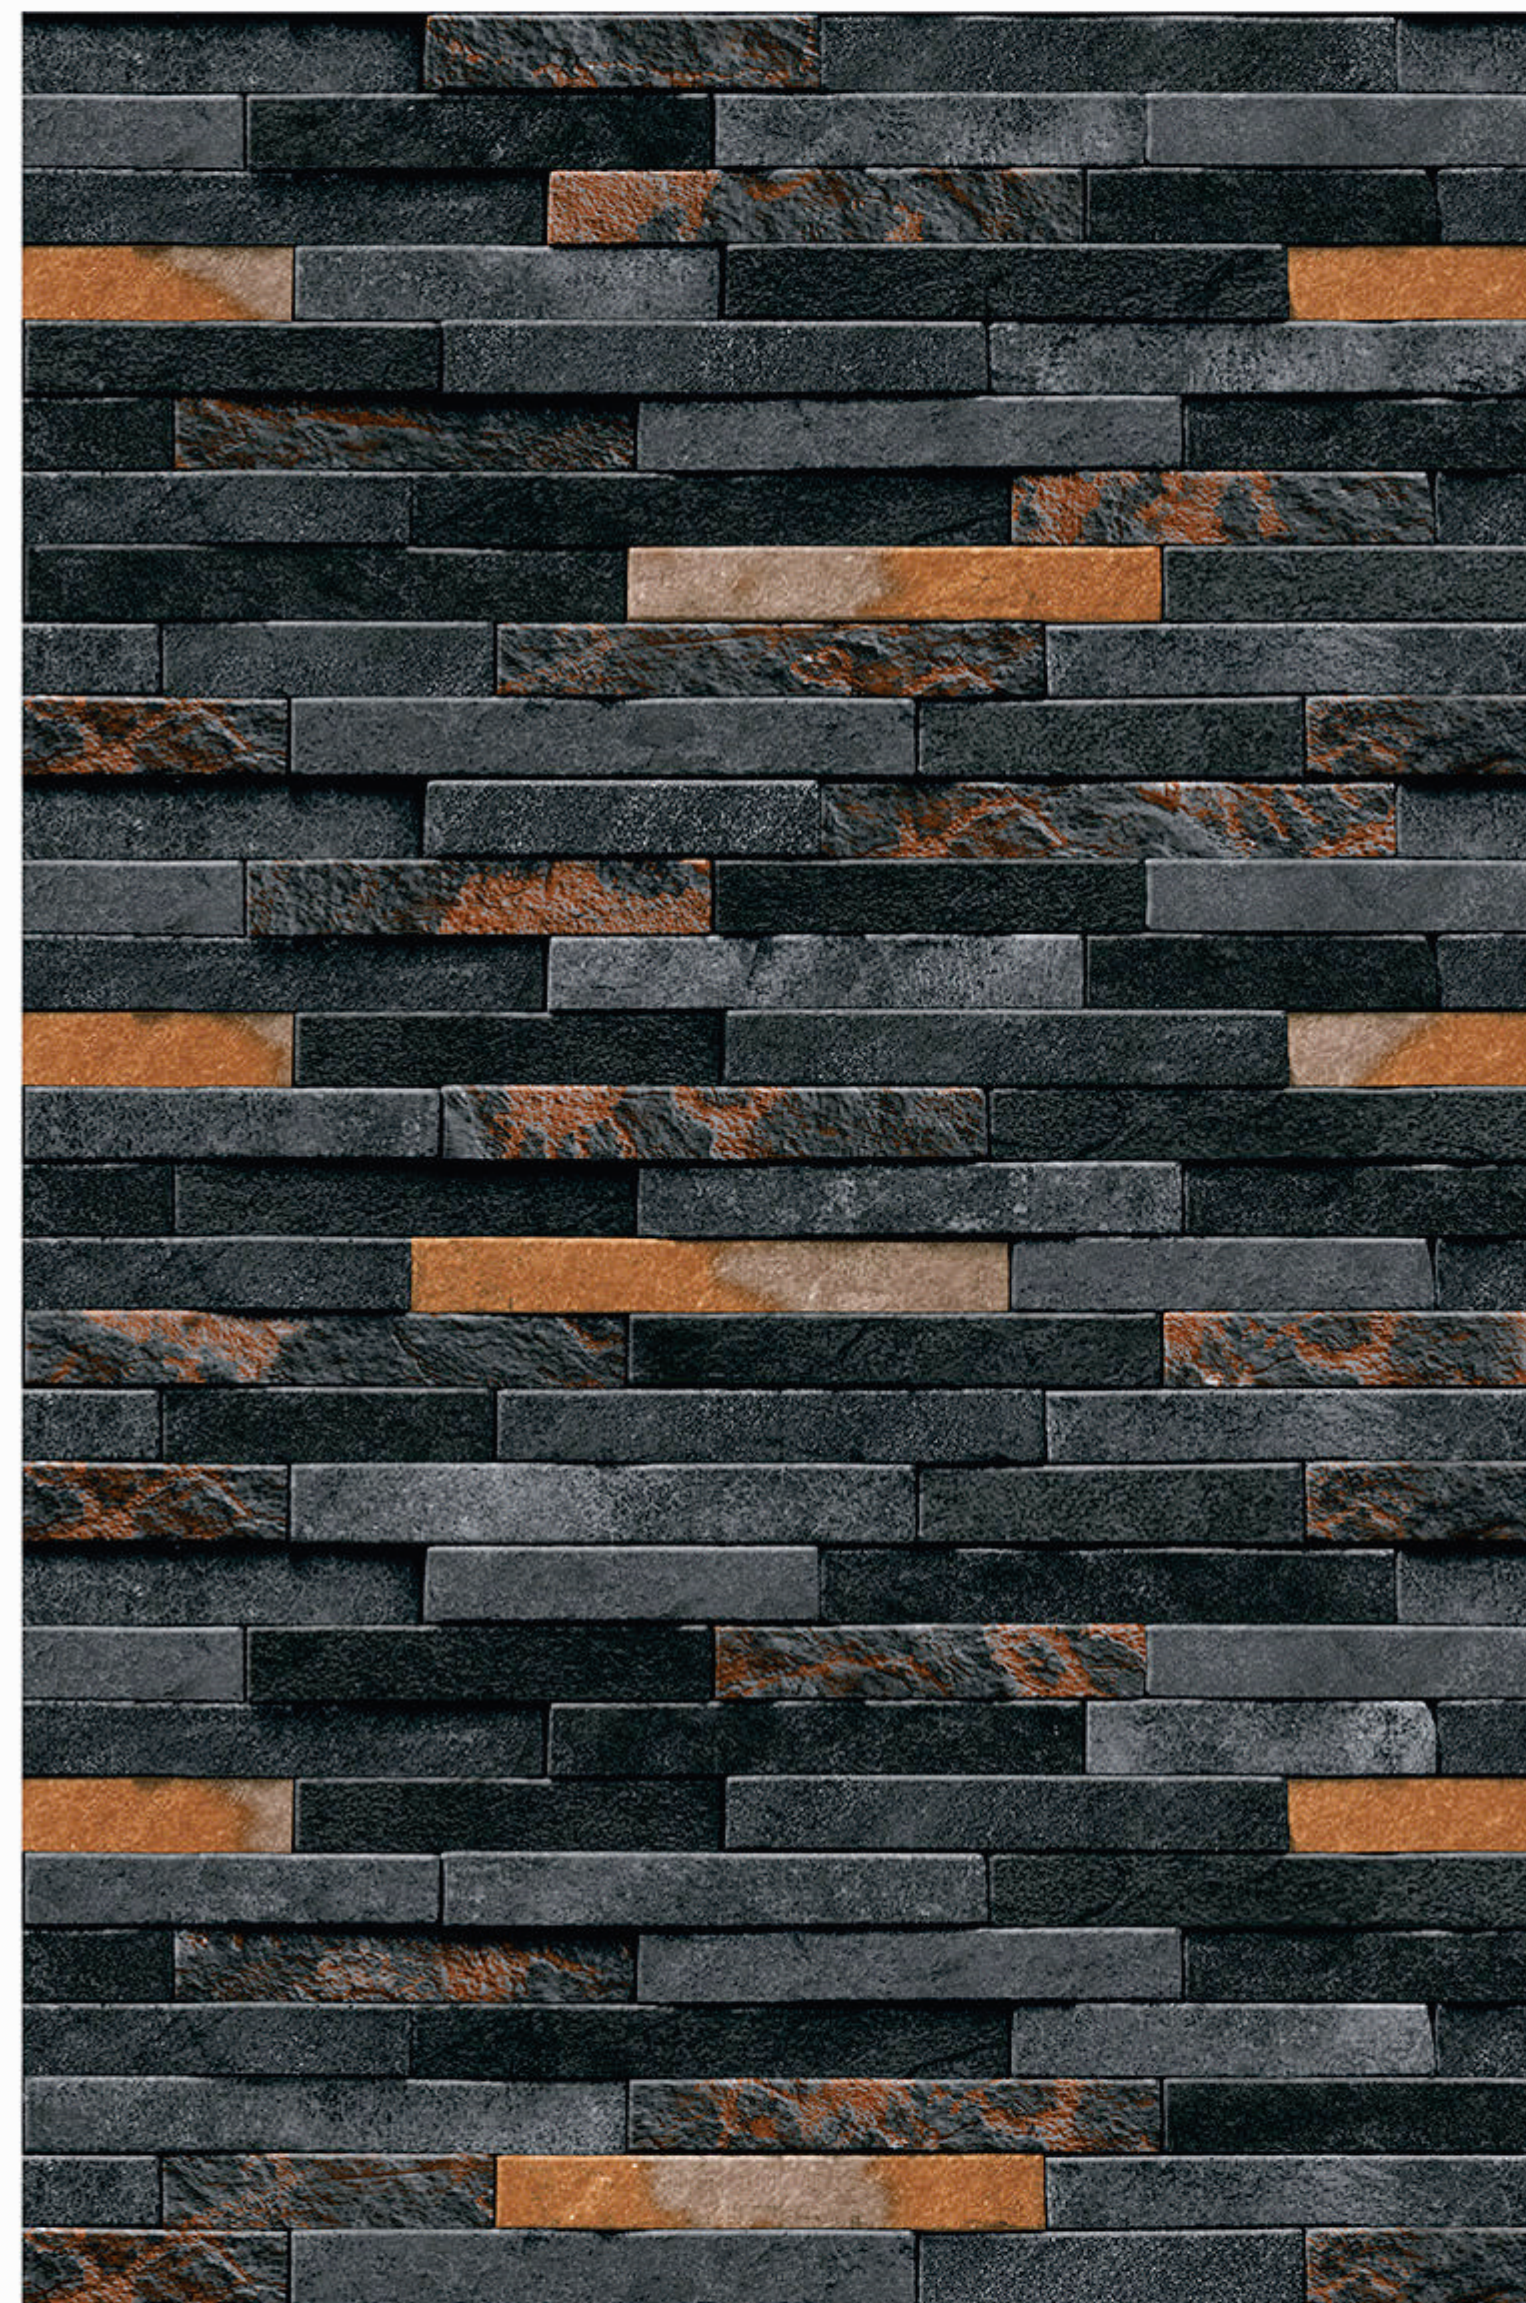

TARRASA_16

RANDOM
DESIGN

HIGH-DEEP
PUNCH

DURABLE
BODY

NATURAL
LOOK

100%
WATER PROOF