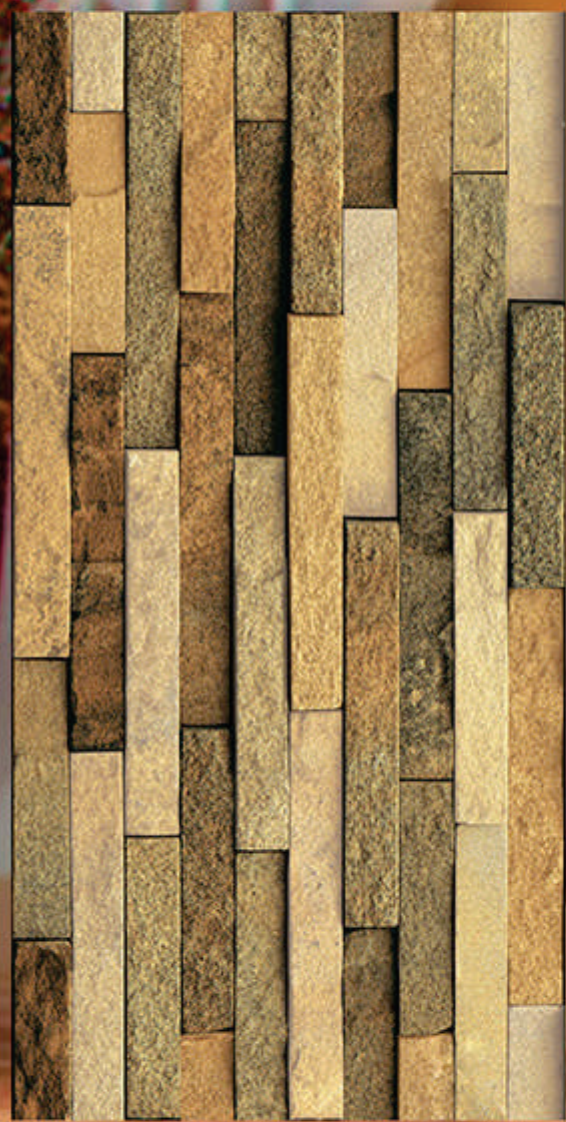

TARRASA

COLLECTION

300x600 MM

NATURAL STONE SURFACE

MATT - SUGAR - VARNISH