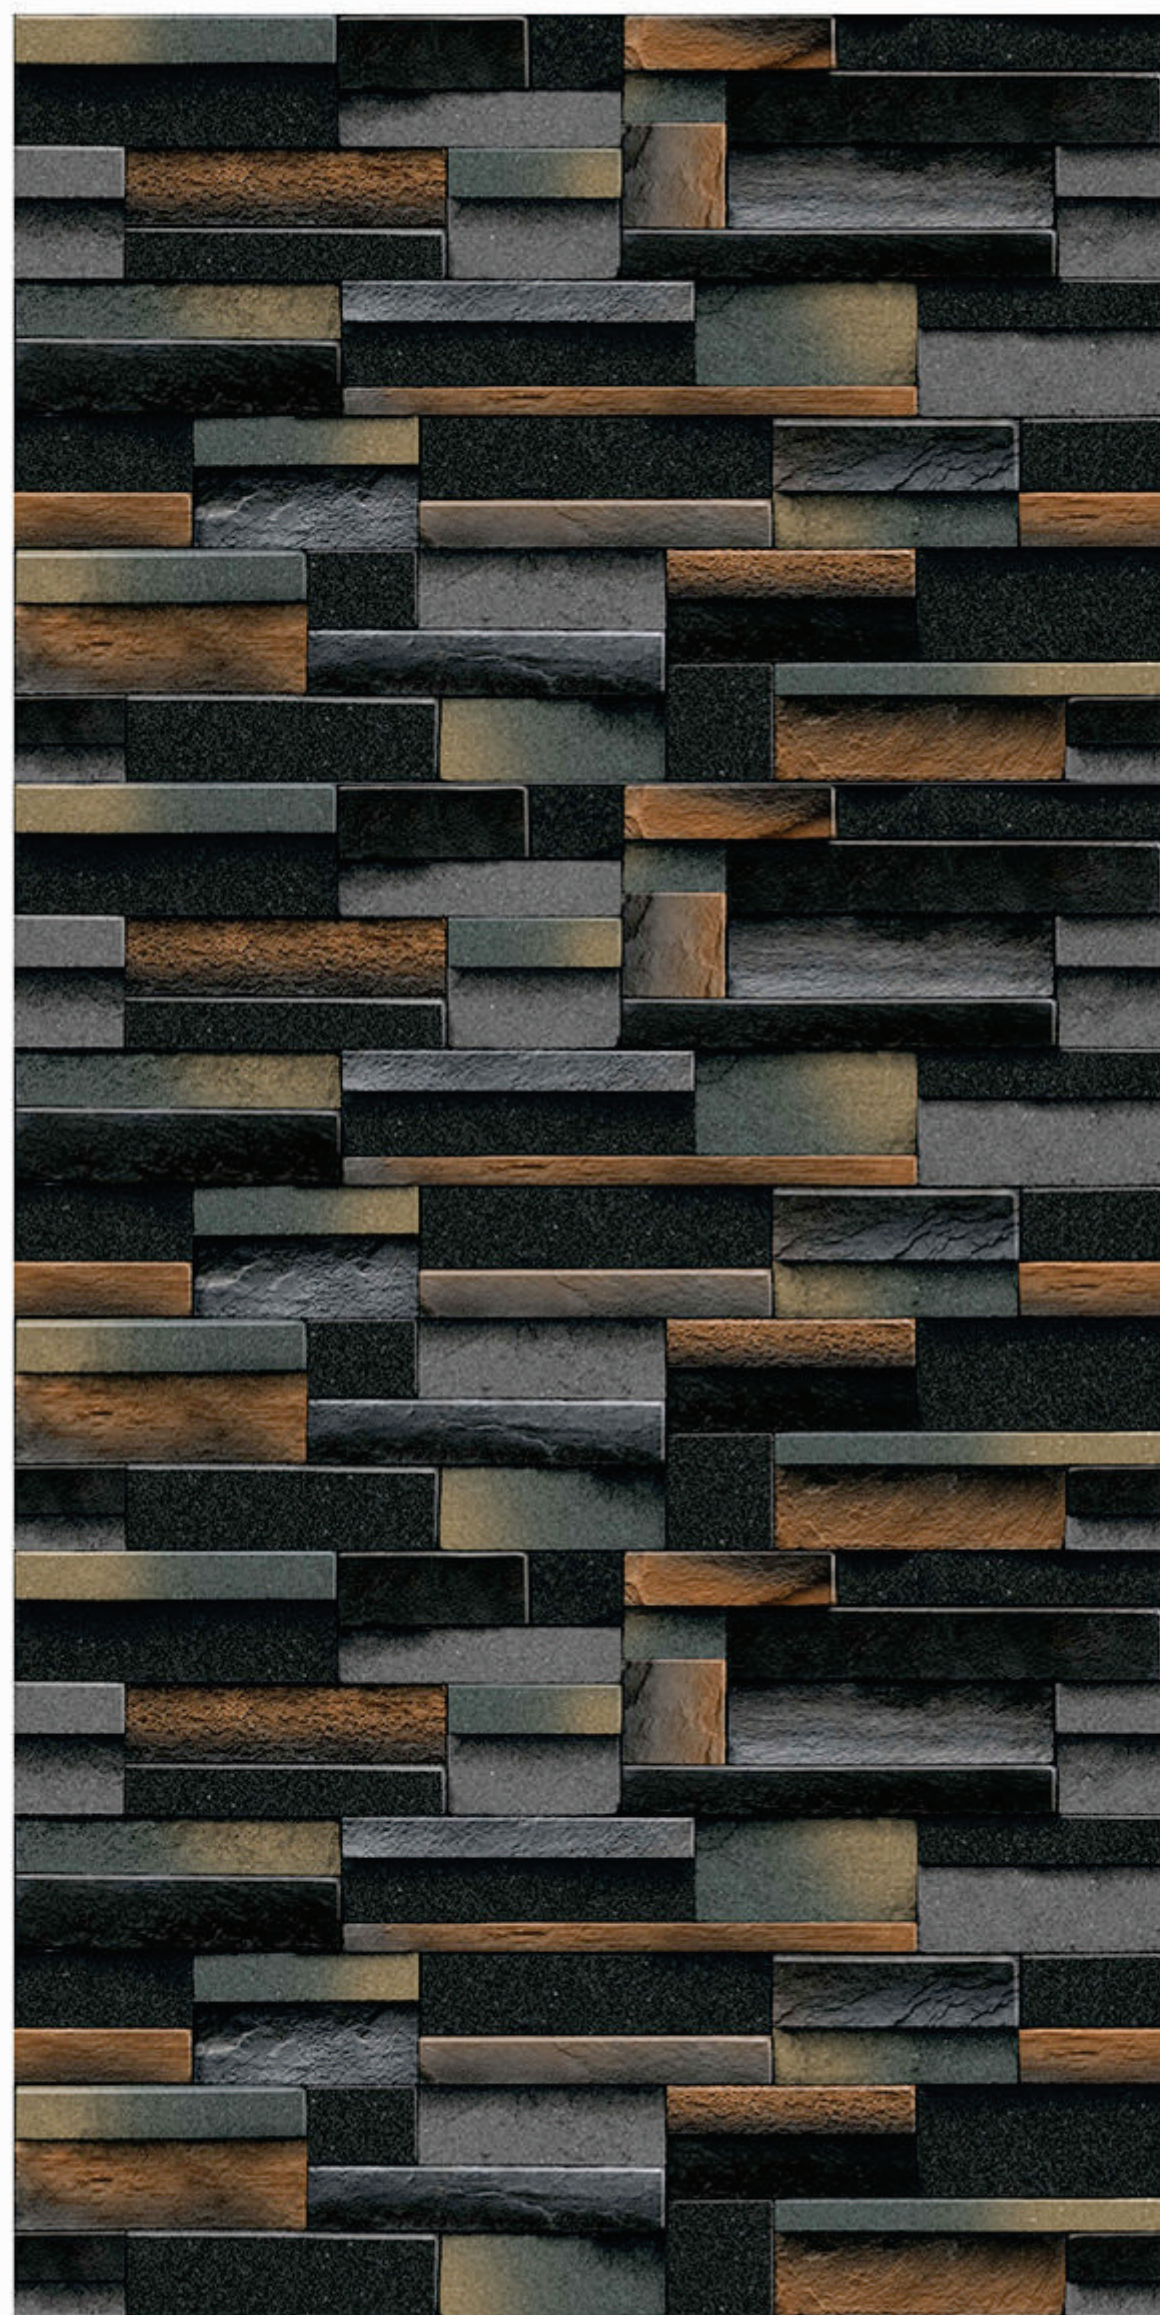

A_18

RANDOM
DESIGN

HIGH-DEEP
PUNCH

DURABLE
BODY

NATURAL
LOOK

100%
WATER PROOF

A_19

RANDOM
DESIGN