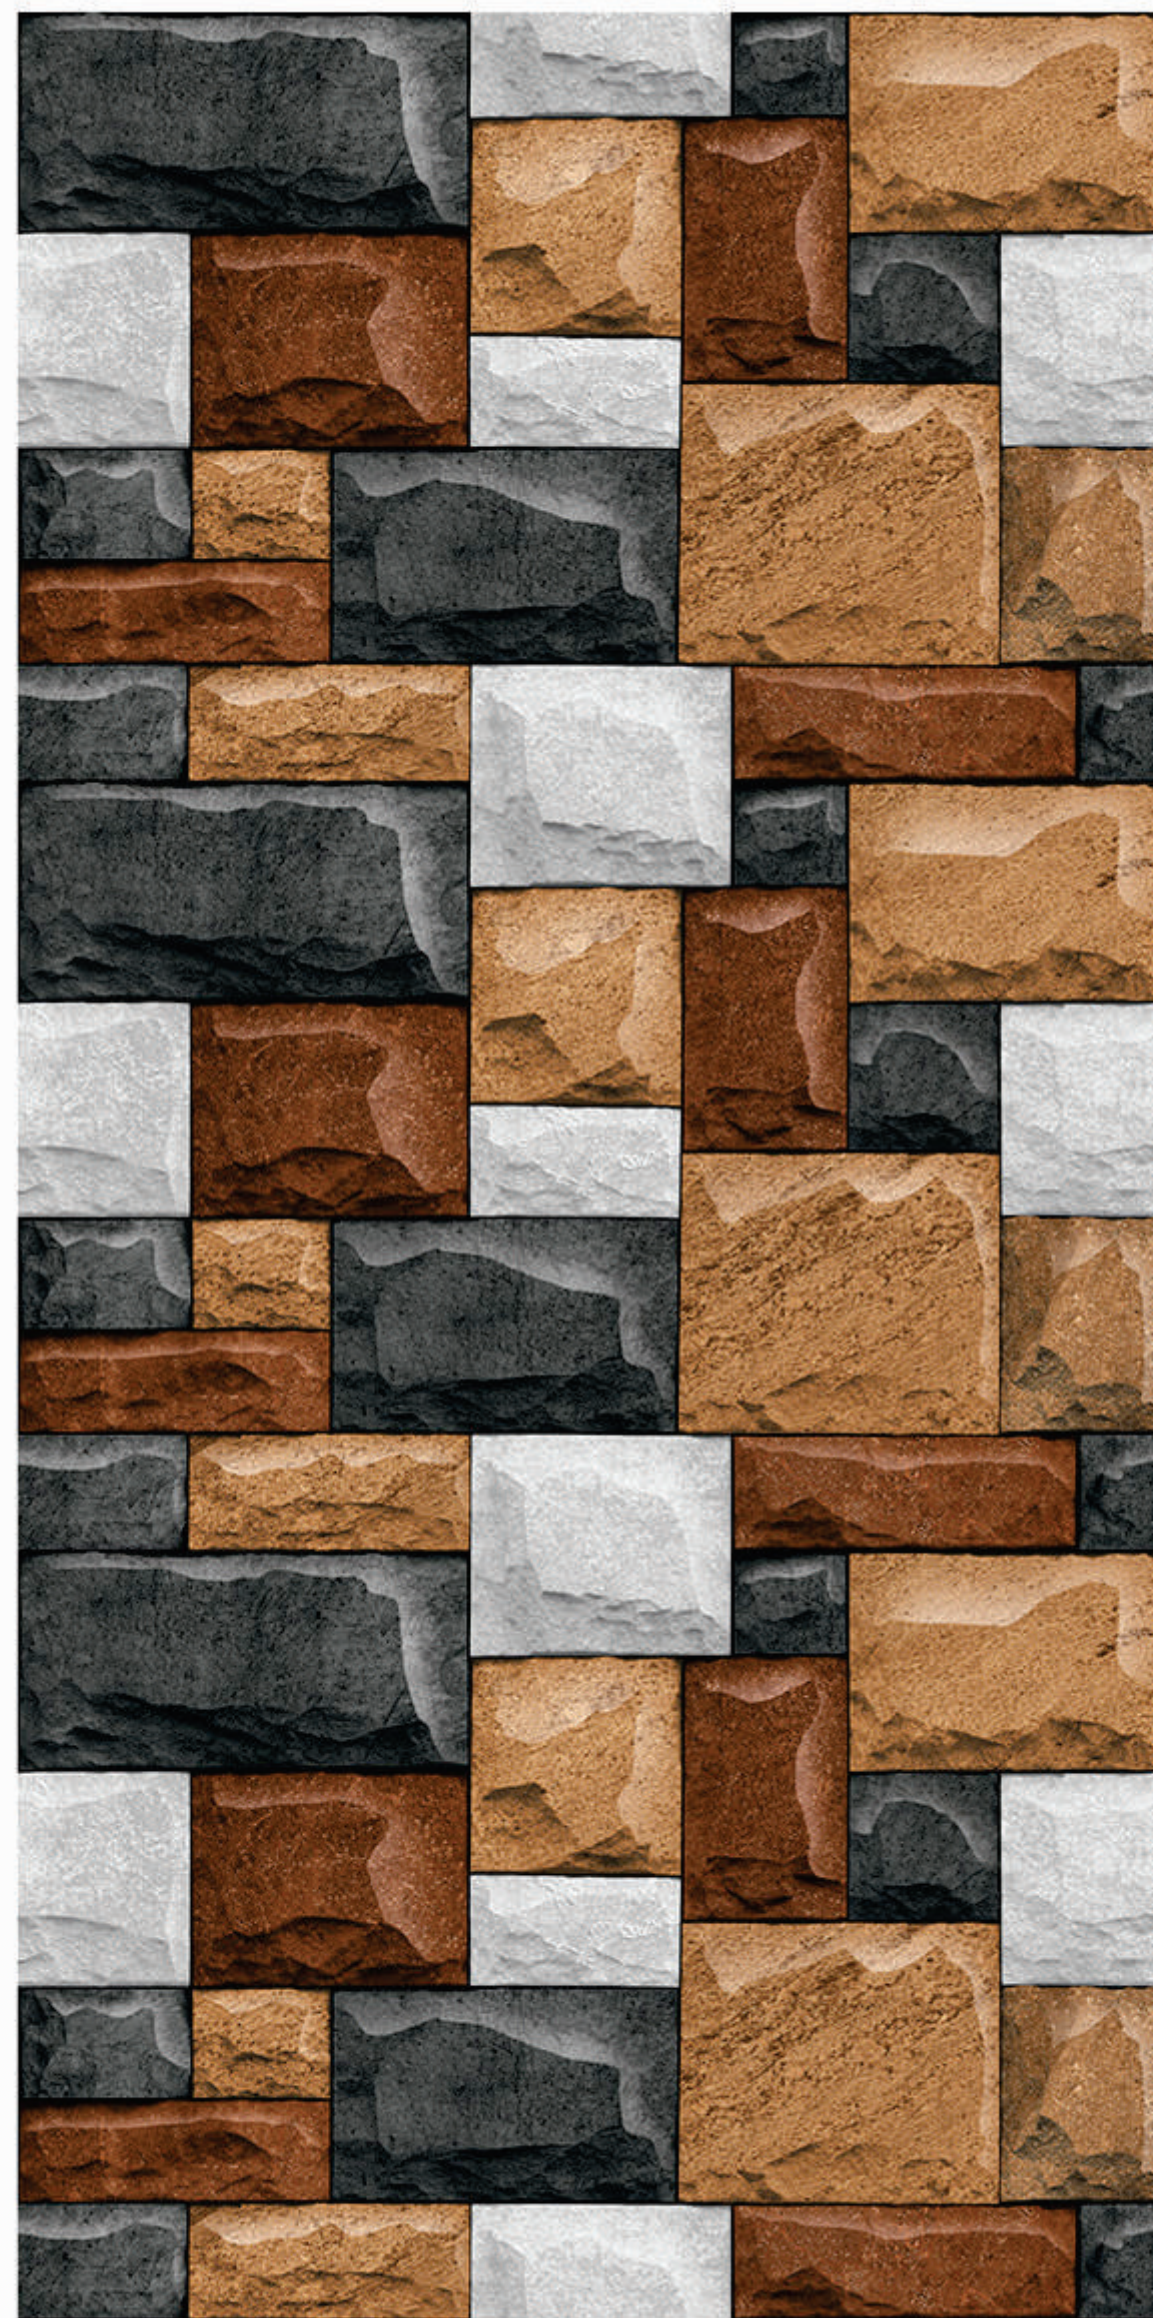

C_03

RANDOM
DESIGN

HIGH-DEEP
PUNCH

DURABLE
BODY

NATURAL
LOOK

100%
WATER PROOF