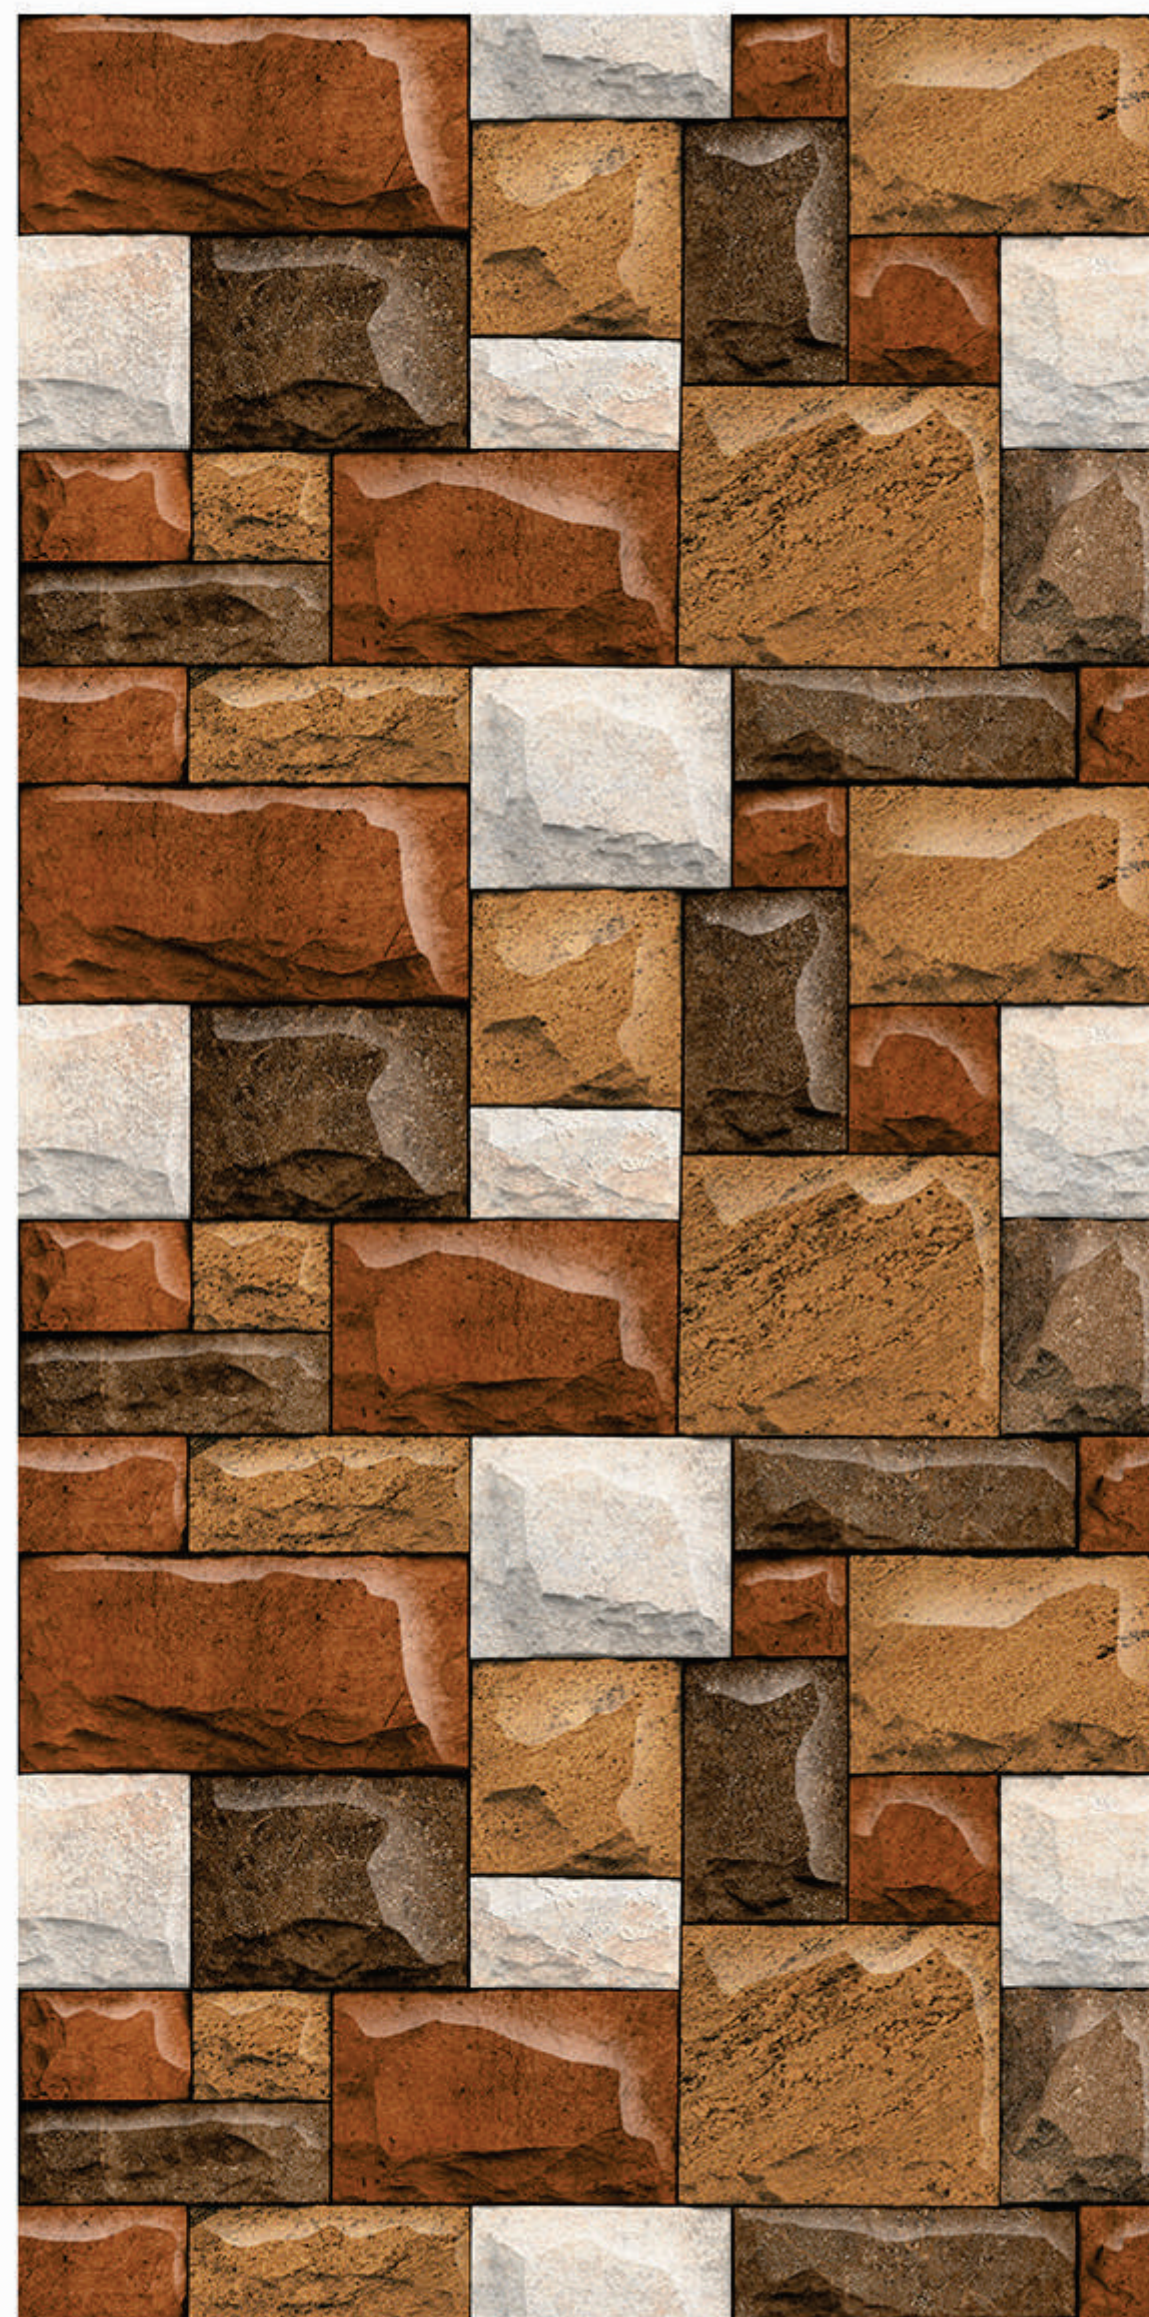

C_05

RANDOM
DESIGN

HIGH-DEEP
PUNCH

DURABLE
BODY

NATURAL
LOOK

100%
WATER PROOF

C_06

RANDOM
DESIGN