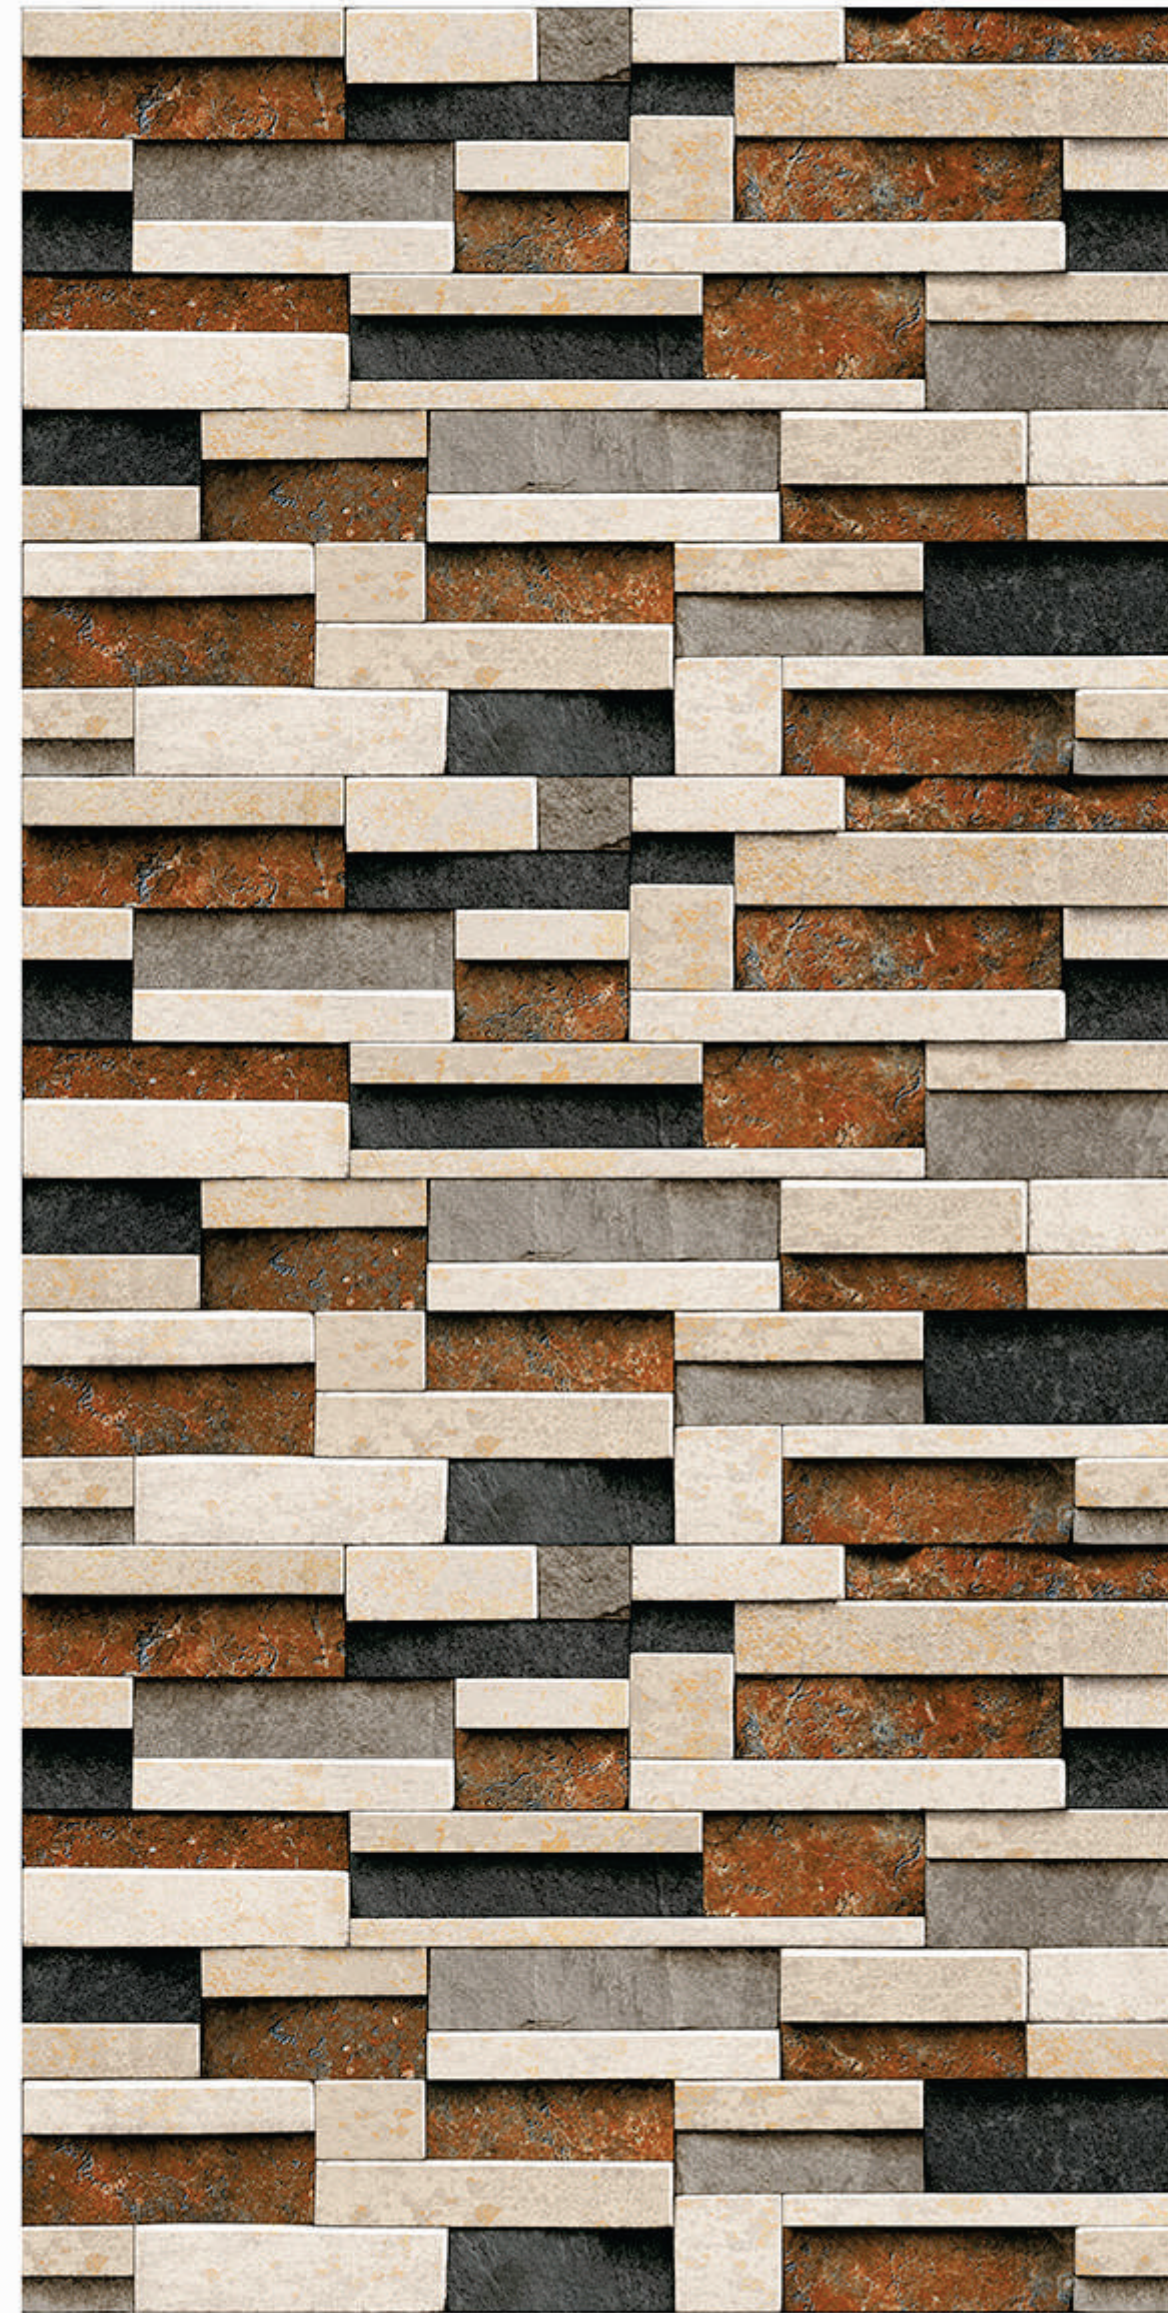

A_04

RANDOM
DESIGN

HIGH-DEEP
PUNCH

DURABLE
BODY

NATURAL
LOOK

100%
WATER PROOF