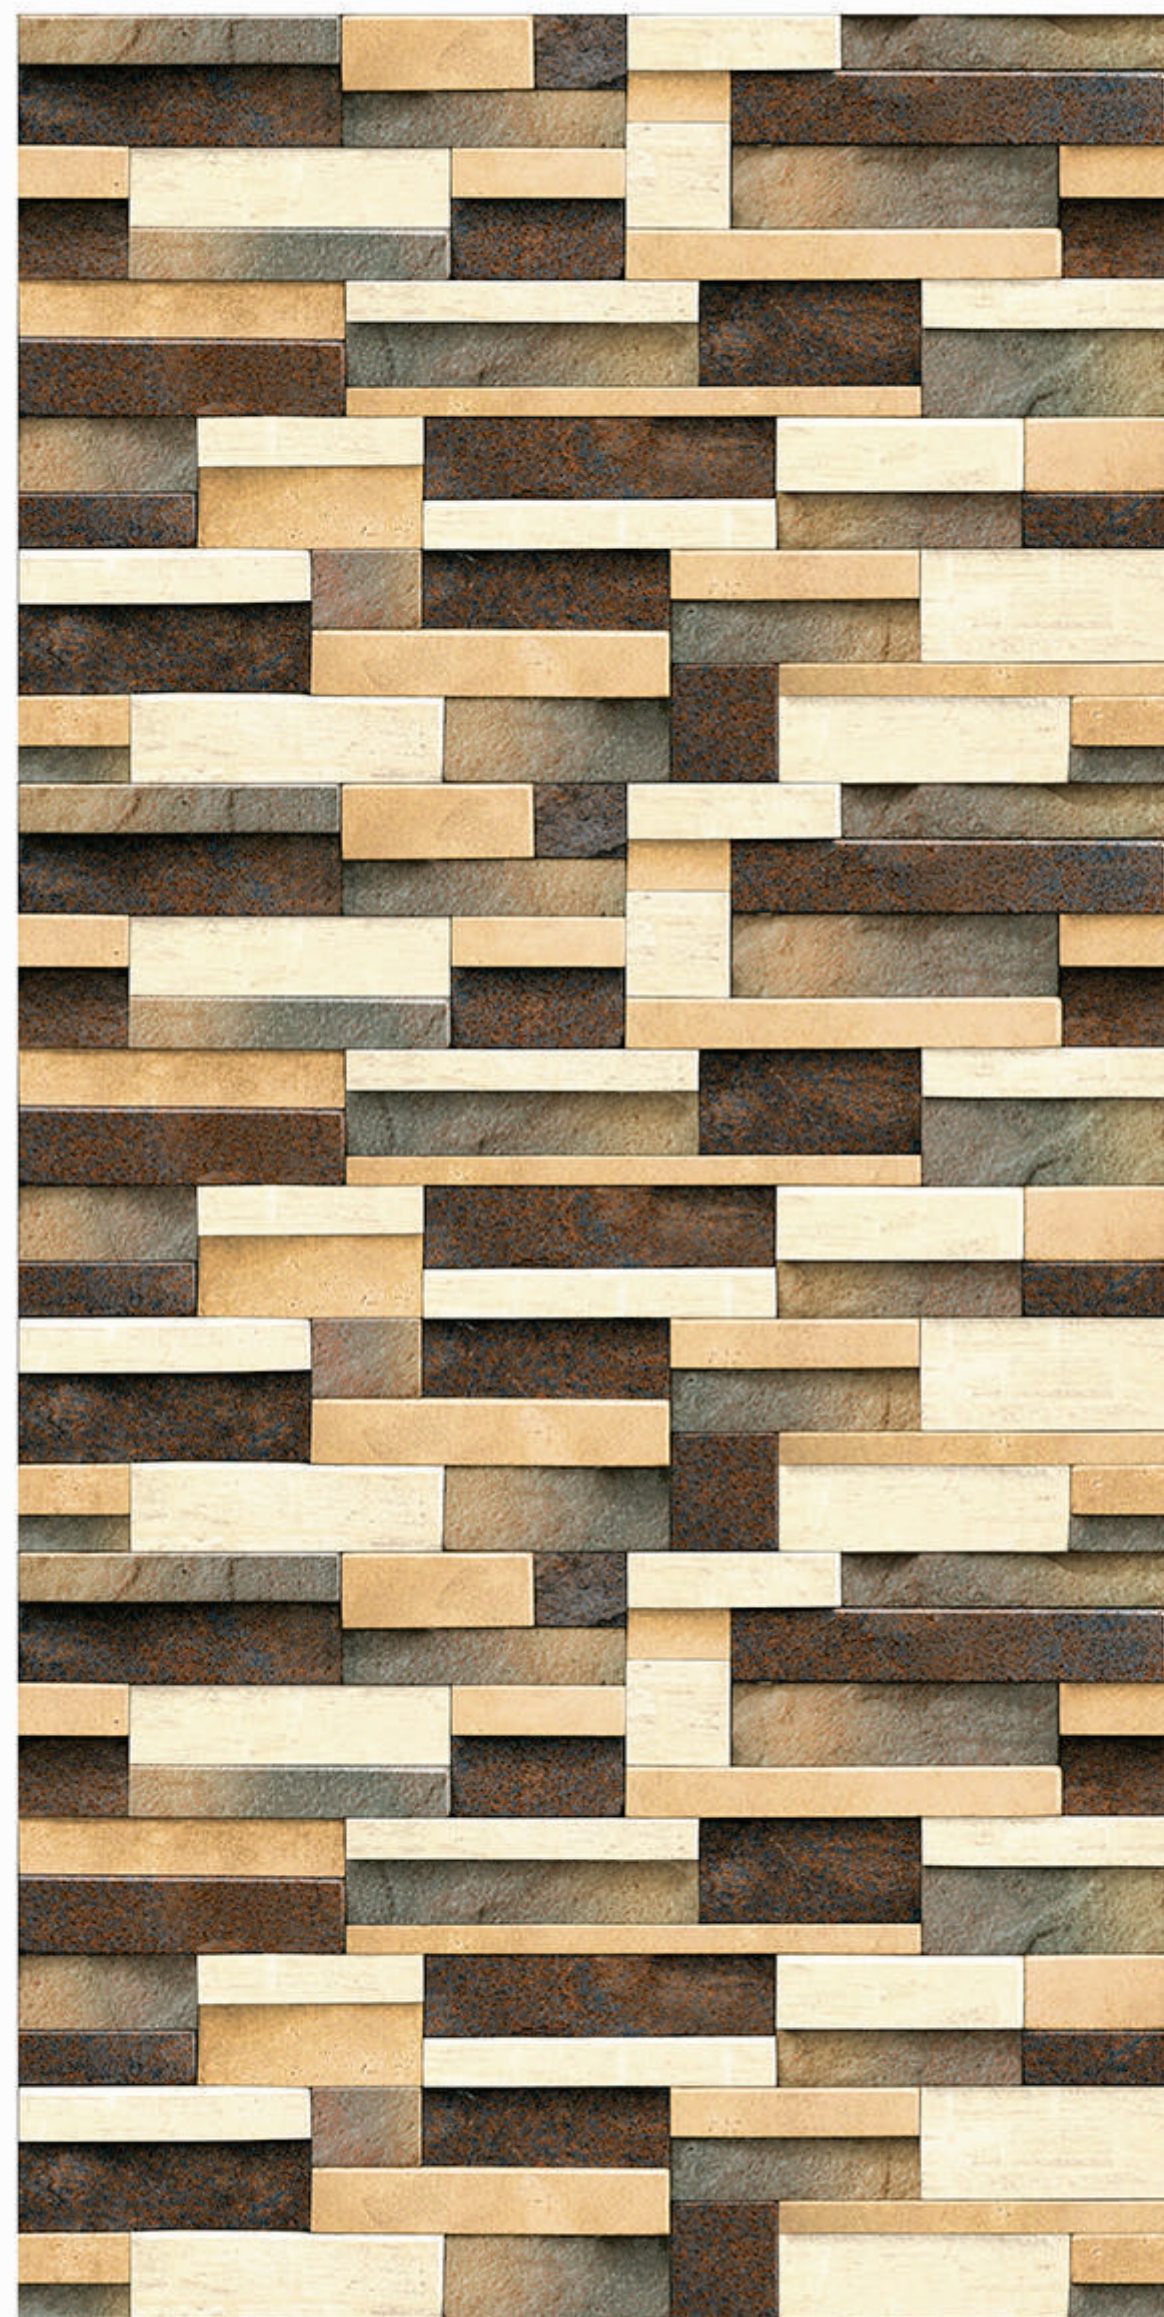

A_22

RANDOM
DESIGN

HIGH-DEEP
PUNCH

DURABLE
BODY

NATURAL
LOOK

100%
WATER PROOF

B_01

RANDOM
DESIGN