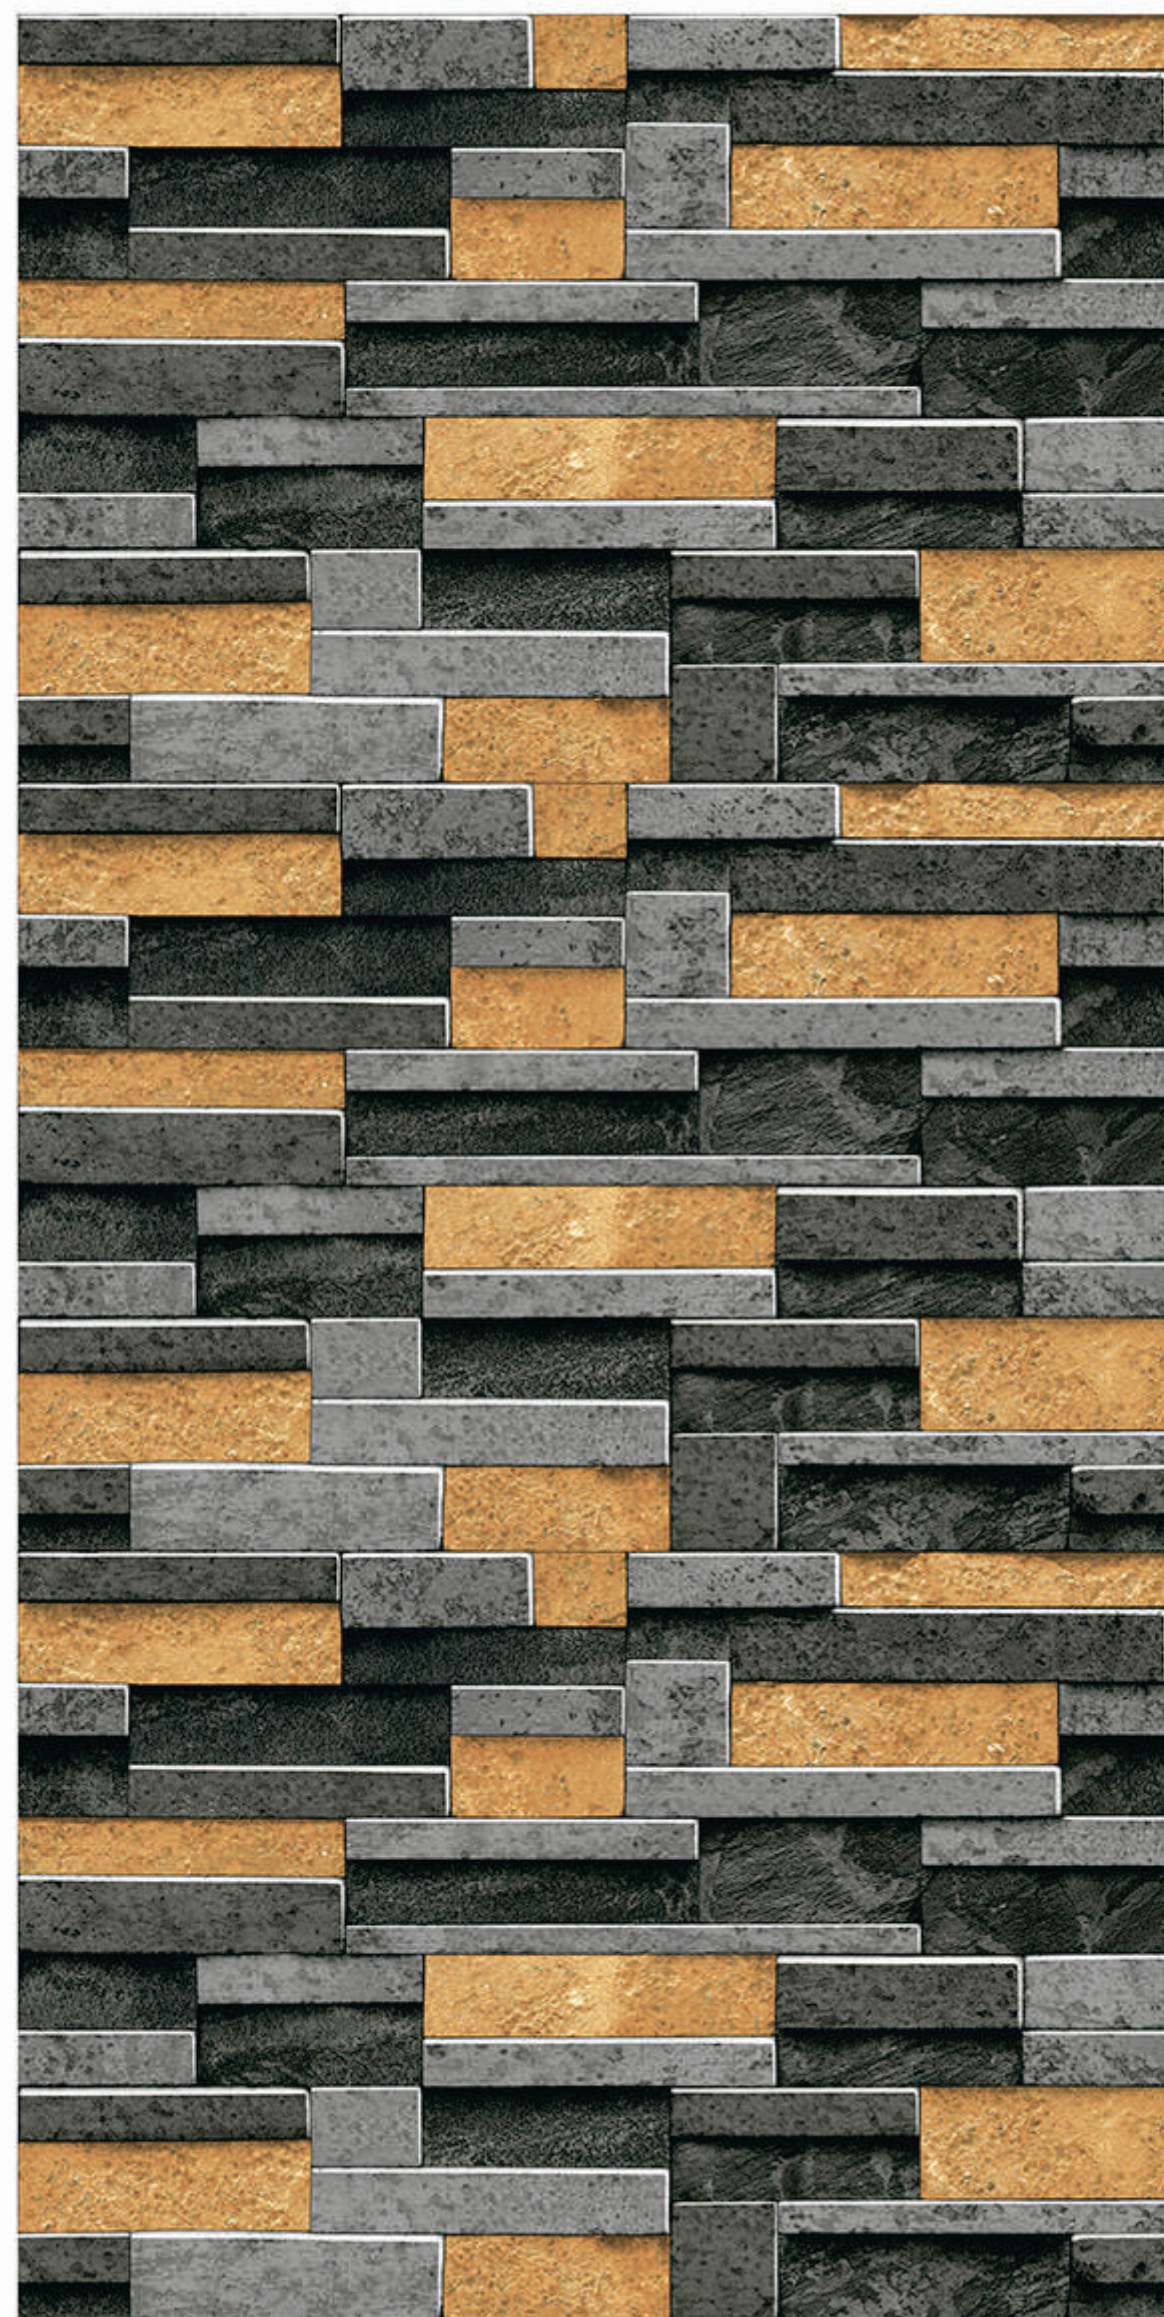

A_16

RANDOM
DESIGN

HIGH-DEEP
PUNCH

DURABLE
BODY

NATURAL
LOOK

100%
WATER PROOF