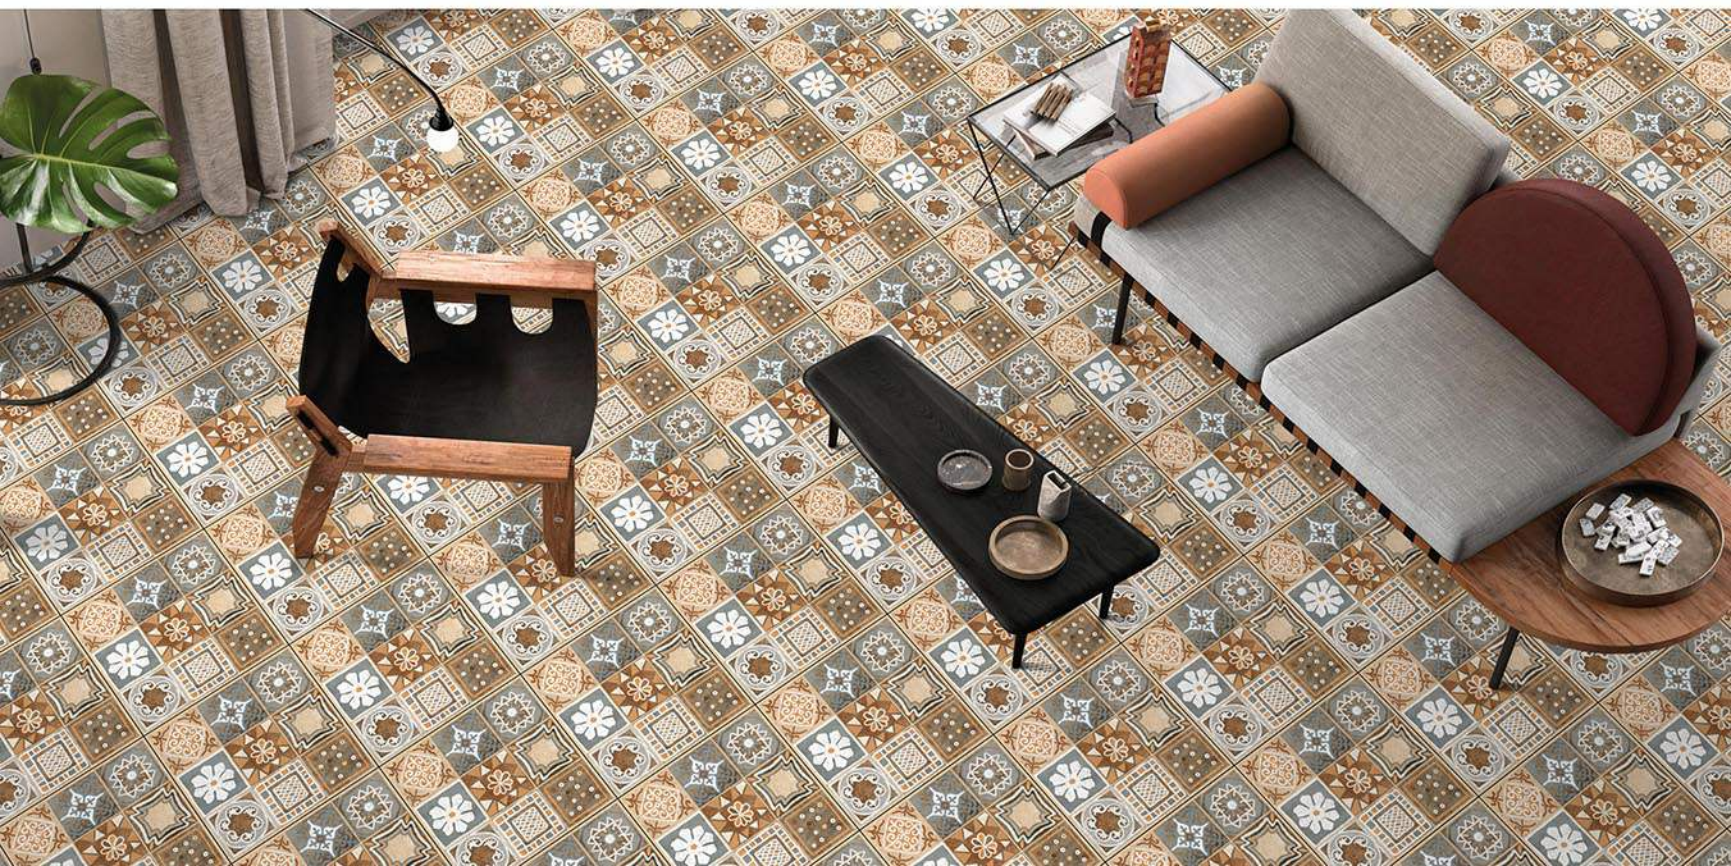

TERRANOVA

C O M M E R C I O

4 0 0 x 4 0 0 m m

400 X 400 mm

Discover a world of natural beauty with 400x400 mm Pavers collection. Inspired by the wonders of the great outdoors, this collection showcases an extensive palette of colours and designs that evoke the elements of nature. From the purity of white terrazzo to the timeless allure of Baltic white, each tile is crafted with precision to create a stunning visual impact. These tiles are not only visually appealing but also offer practical advantages for external flooring solutions. With their anti-slip resistance and high load-bearing capacity, they ensure safety and durability in high-traffic areas.

SCL 1013 (PLAIN)

SCL 1014 (PUNCH)

SCL 1015 (PUNCH)

SCL 1016 (PUNCH)

SCL 1017 (PLAIN)

SCL 1018 (PLAIN)

SCL 1019 (PLAIN)

SCL 1020 (PUNCH)