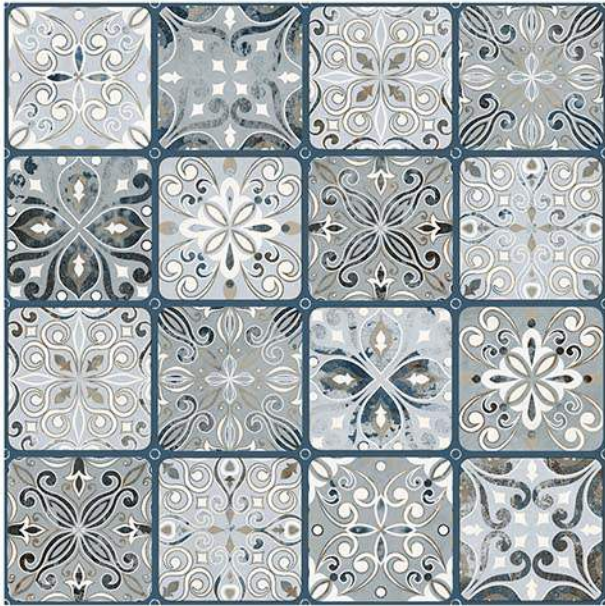

TERRANOVA

C O M M E R C I O

4 0 0 x 4 0 0 m m

400 X 400 mm

Discover a world of natural beauty with 400x400 mm Pavers collection. Inspired by the wonders of the great outdoors, this collection showcases an extensive palette of colours and designs that evoke the elements of nature. From the purity of white terrazzo to the timeless allure of Baltic white, each tile is crafted with precision to create a stunning visual impact. These tiles are not only visually appealing but also offer practical advantages for external flooring solutions. With their anti-slip resistance and high load-bearing capacity, they ensure safety and durability in high-traffic areas.

SCL 1005 (PLAIN)

SCL 1006 (PLAIN)

SCL 1007 (PUNCH)

SCL 1008 (PUNCH)

SCL 1009 (PUNCH)

SCL 1010 (PUNCH)

SCL_1011 (PUNCH)

SCL_1012 (PLAIN)

SCL 1013 (PLAIN)

SCL 1014 (PUNCH)

SCL 1015 (PUNCH)

SCL 1016 (PUNCH)

SCL 1017 (PLAIN)

SCL 1018 (PLAIN)

SCL 1019 (PLAIN)

SCL 1020 (PUNCH)