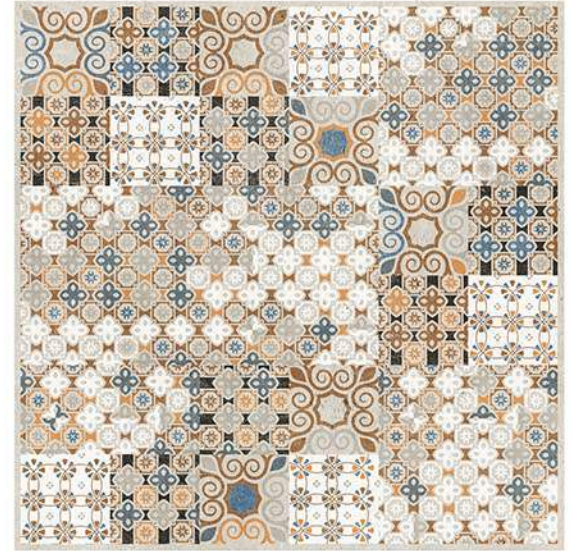

TERRANOVA

C O M M E R C I O

4 0 0 x 4 0 0 m m

400 X 400 mm

Discover a world of natural beauty with 400x400 mm Pavers collection. Inspired by the wonders of the great outdoors, this collection showcases an extensive palette of colours and designs that evoke the elements of nature. From the purity of white terrazzo to the timeless allure of Baltic white, each tile is crafted with precision to create a stunning visual impact. These tiles are not only visually appealing but also offer practical advantages for external flooring solutions. With their anti-slip resistance and high load-bearing capacity, they ensure safety and durability in high-traffic areas.

SCL 1005 (PLAIN)

SCL 1006 (PLAIN)

SCL 1007 (PUNCH)

SCL 1008 (PUNCH)

SCL 1009 (PUNCH)

SCL 1010 (PUNCH)

SCL_1011 (PUNCH)

SCL_1012 (PLAIN)

SCL 1013 (PLAIN)

SCL 1014 (PUNCH)

SCL 1015 (PUNCH)

SCL 1016 (PUNCH)

SCL 1017 (PLAIN)

SCL 1018 (PLAIN)

SCL 1019 (PLAIN)

SCL 1020 (PUNCH)