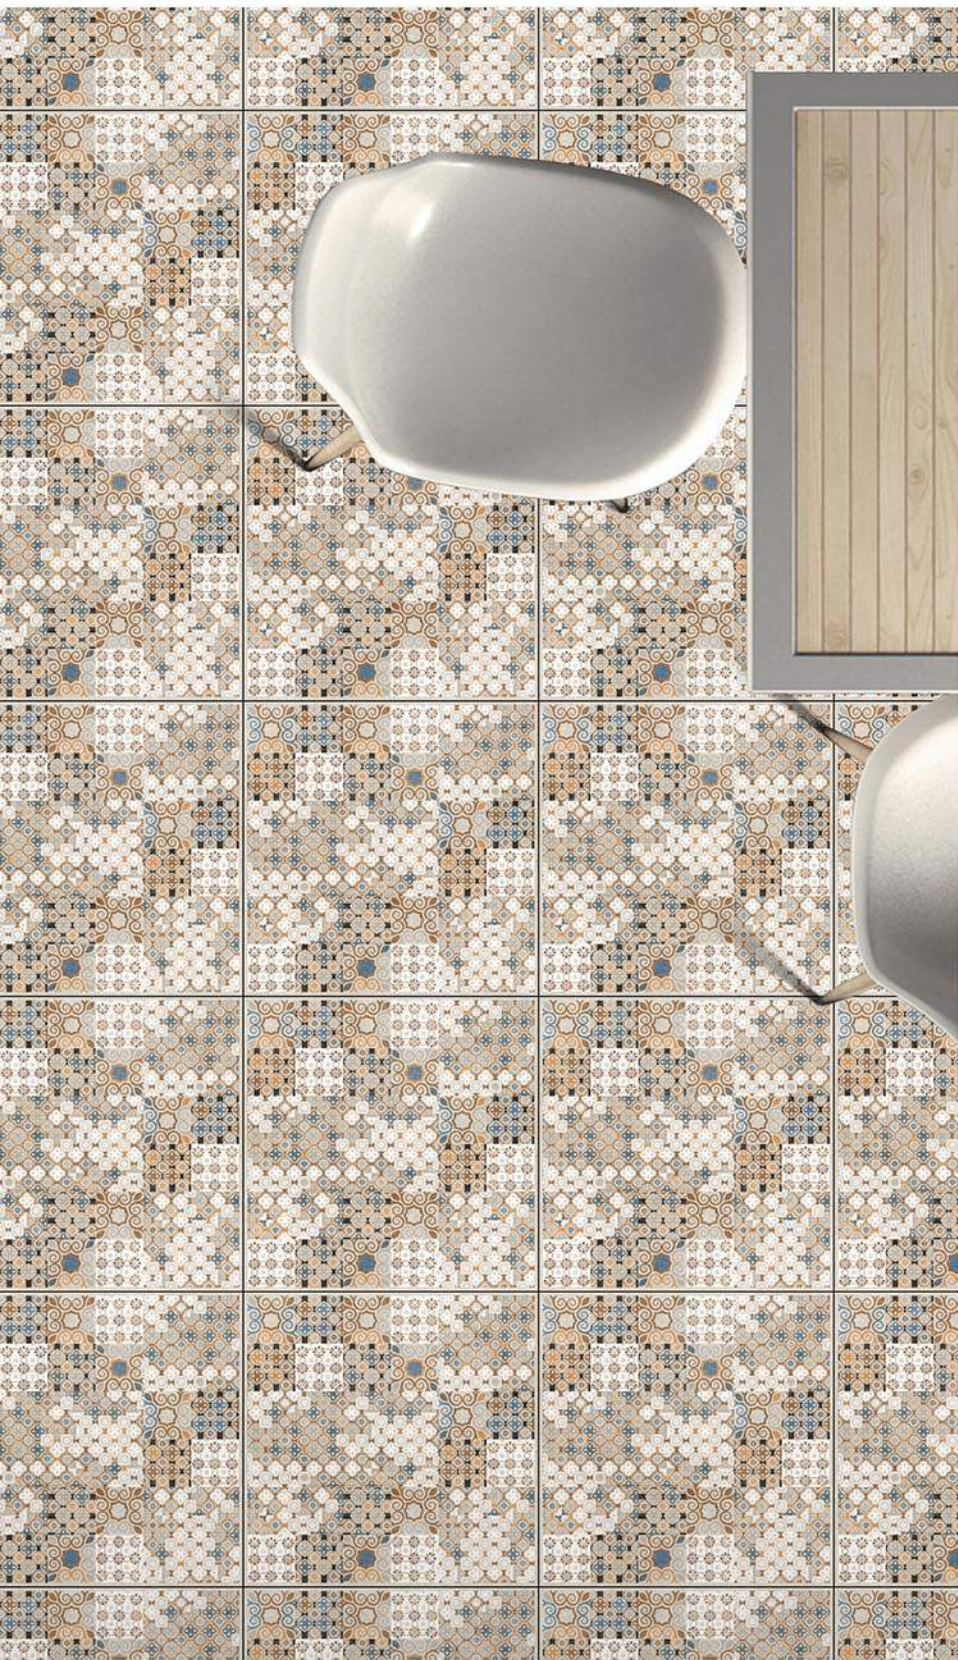

TERRANOVA

C O M M E R C I O

4 0 0 x 4 0 0 m m

400 X 400 mm

Discover a world of natural beauty with 400x400 mm Pavers collection. Inspired by the wonders of the great outdoors, this collection showcases an extensive palette of colours and designs that evoke the elements of nature. From the purity of white terrazzo to the timeless allure of Baltic white, each tile is crafted with precision to create a stunning visual impact. These tiles are not only visually appealing but also offer practical advantages for external flooring solutions. With their anti-slip resistance and high load-bearing capacity, they ensure safety and durability in high-traffic areas.

SCL 1005 (PLAIN)

SCL 1006 (PLAIN)

SCL 1007 (PUNCH)

SCL 1008 (PUNCH)

SCL 1009 (PUNCH)

SCL 1010 (PUNCH)

SCL_1011 (PUNCH)

SCL_1012 (PLAIN)

SCL 1013 (PLAIN)

SCL 1014 (PUNCH)

SCL 1015 (PUNCH)

SCL 1016 (PUNCH)

SCL 1017 (PLAIN)

SCL 1018 (PLAIN)

SCL 1019 (PLAIN)

SCL 1020 (PUNCH)