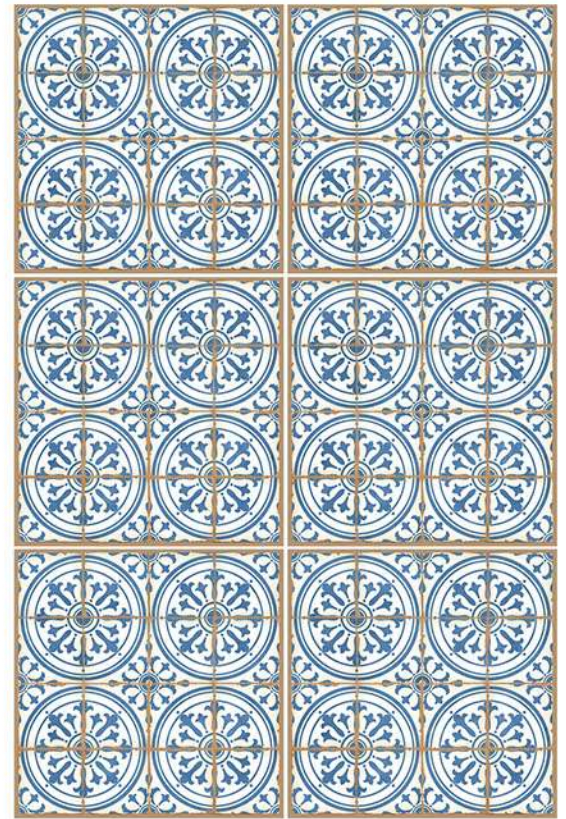

TERRANOVA

C O M M E R C I O

4 0 0 x 4 0 0 m m

400 X 400 mm

Discover a world of natural beauty with 400x400 mm Pavers collection. Inspired by the wonders of the great outdoors, this collection showcases an extensive palette of colours and designs that evoke the elements of nature. From the purity of white terrazzo to the timeless allure of Baltic white, each tile is crafted with precision to create a stunning visual impact. These tiles are not only visually appealing but also offer practical advantages for external flooring solutions. With their anti-slip resistance and high load-bearing capacity, they ensure safety and durability in high-traffic areas.

Immerse yourself in the tranquillity of stone, the sophistication of cement, or the allure of impressions as brings nature's essence to your spaces.

SCL 1001 (PLAIN)

SCL 1002 (PLAIN)

SCL 1003 (PLAIN)

SCL 1004 (PLAIN)

SCL 1005 (PLAIN)

SCL 1006 (PLAIN)

SCL 1007 (PUNCH)

SCL 1008 (PUNCH)

SCL 1009 (PUNCH)

SCL 1010 (PUNCH)

SCL_1011 (PUNCH)

SCL_1012 (PLAIN)

SCL 1013 (PLAIN)

SCL 1014 (PUNCH)

SCL 1015 (PUNCH)

SCL 1016 (PUNCH)

SCL 1017 (PLAIN)

SCL 1018 (PLAIN)

SCL 1019 (PLAIN)

SCL 1020 (PUNCH)