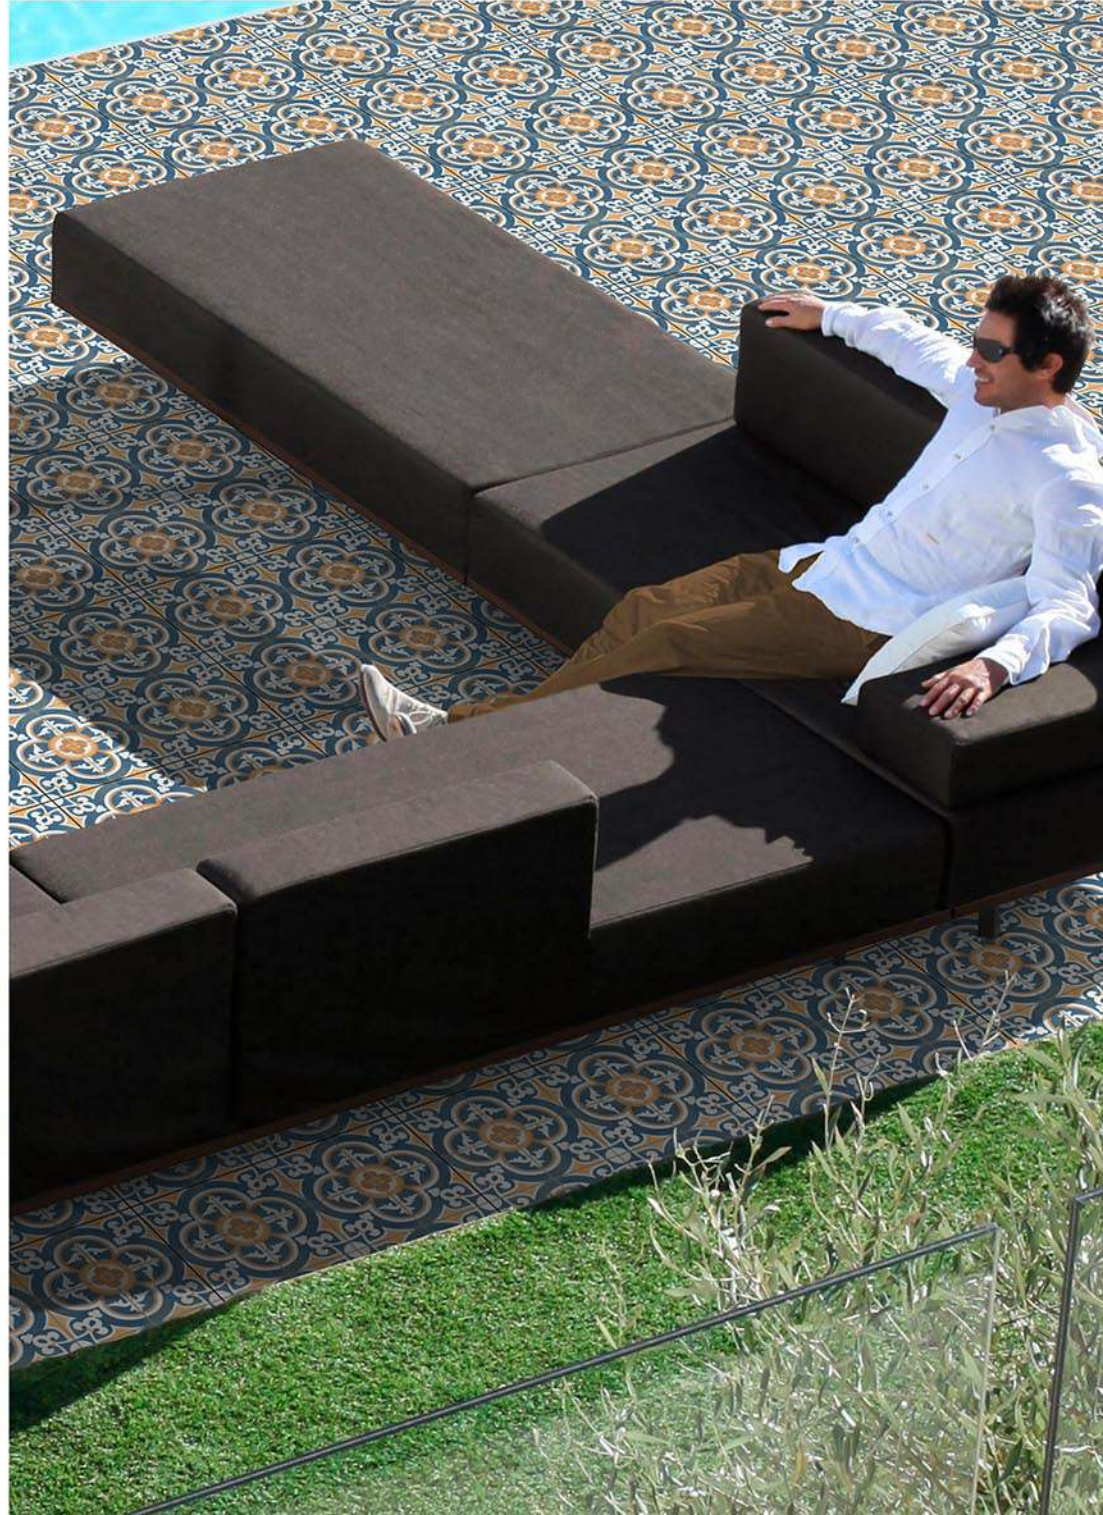

TERRANOVA

C O M M E R C I O

4 0 0 x 4 0 0 m m

400 X 400 mm

Discover a world of natural beauty with 400x400 mm Pavers collection. Inspired by the wonders of the great outdoors, this collection showcases an extensive palette of colours and designs that evoke the elements of nature. From the purity of white terrazzo to the timeless allure of Baltic white, each tile is crafted with precision to create a stunning visual impact. These tiles are not only visually appealing but also offer practical advantages for external flooring solutions. With their anti-slip resistance and high load-bearing capacity, they ensure safety and durability in high-traffic areas.

SCL 1005 (PLAIN)

SCL 1006 (PLAIN)

SCL 1007 (PUNCH)

SCL 1008 (PUNCH)

SCL 1009 (PUNCH)

SCL 1010 (PUNCH)

SCL_1011 (PUNCH)

SCL_1012 (PLAIN)