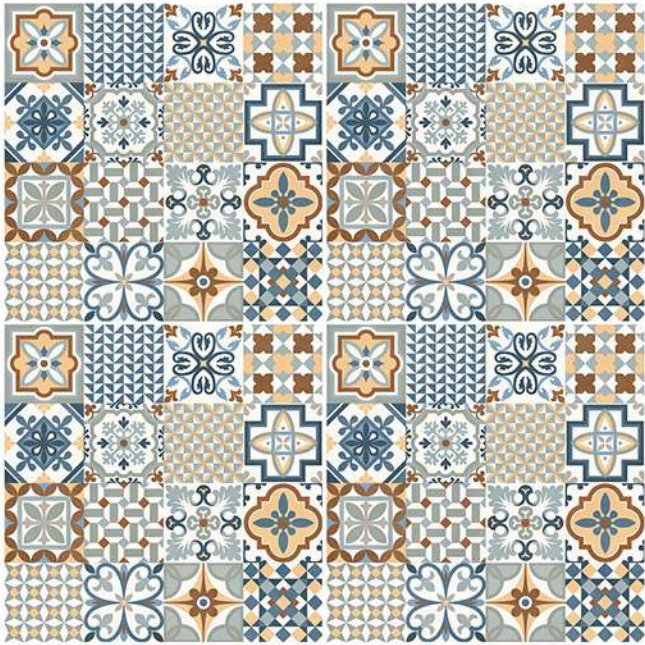

TERRANOVA

C O M M E R C I O

4 0 0 x 4 0 0 m m

400 X 400 mm

Discover a world of natural beauty with 400x400 mm Pavers collection. Inspired by the wonders of the great outdoors, this collection showcases an extensive palette of colours and designs that evoke the elements of nature. From the purity of white terrazzo to the timeless allure of Baltic white, each tile is crafted with precision to create a stunning visual impact. These tiles are not only visually appealing but also offer practical advantages for external flooring solutions. With their anti-slip resistance and high load-bearing capacity, they ensure safety and durability in high-traffic areas.

SCL 1005 (PLAIN)

SCL 1006 (PLAIN)

SCL 1007 (PUNCH)

SCL 1008 (PUNCH)

SCL 1009 (PUNCH)

SCL 1010 (PUNCH)

SCL_1011 (PUNCH)

SCL_1012 (PLAIN)

SCL 1013 (PLAIN)

SCL 1014 (PUNCH)

SCL 1015 (PUNCH)

SCL 1016 (PUNCH)

SCL 1017 (PLAIN)

SCL 1018 (PLAIN)

SCL 1019 (PLAIN)

SCL 1020 (PUNCH)