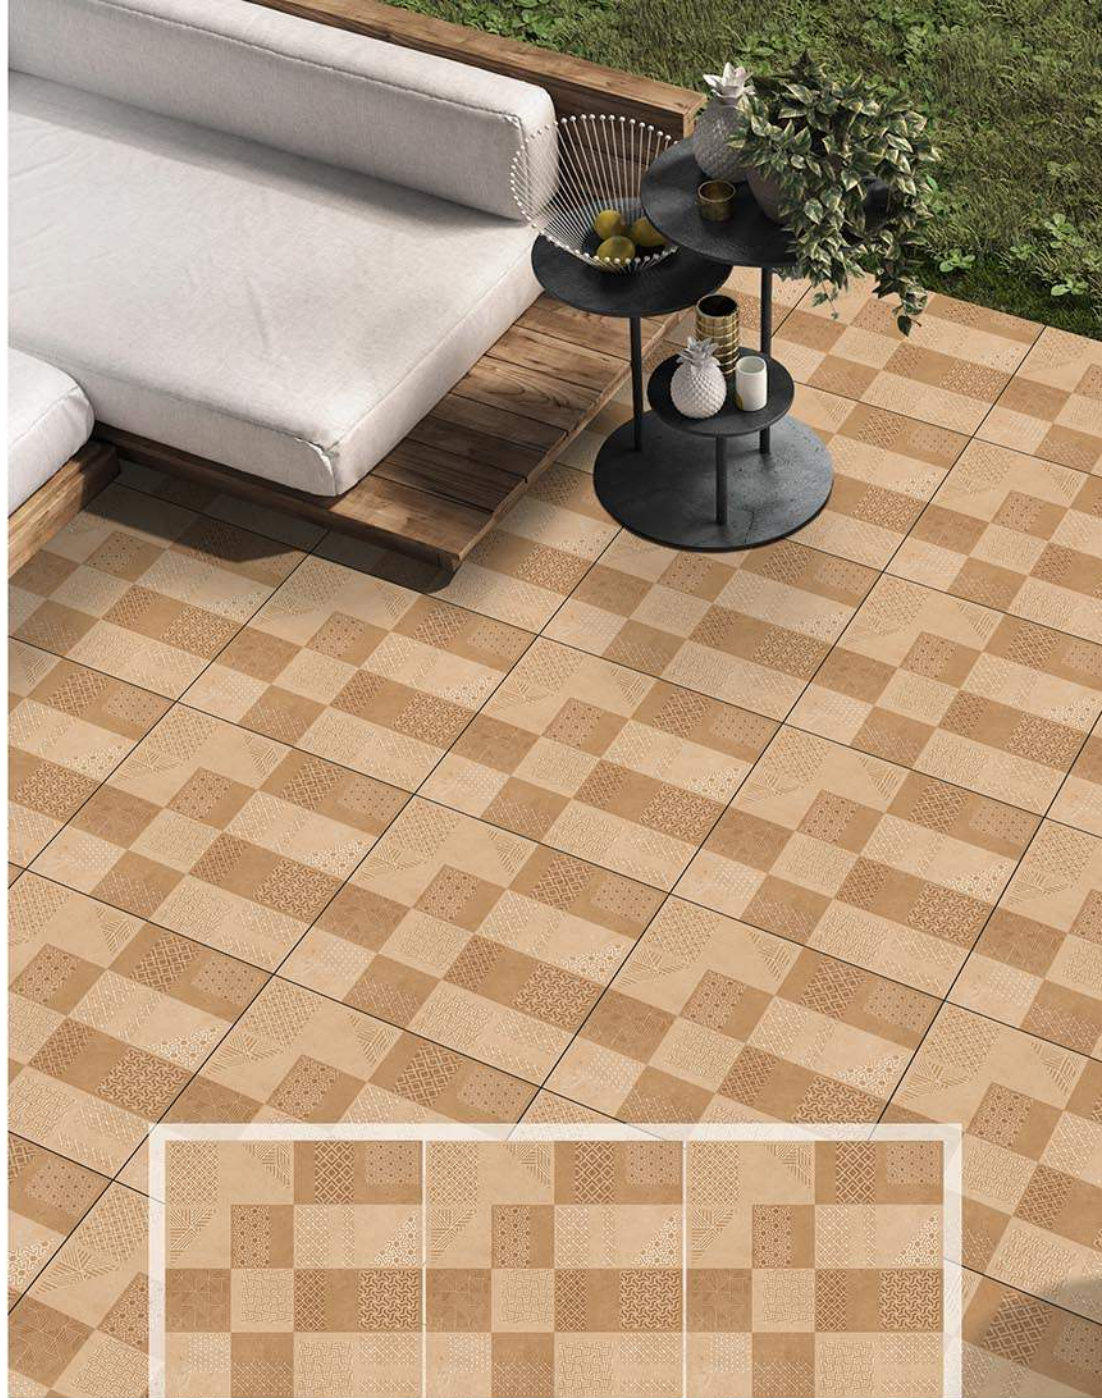

SCL 1021 (PLAIN)