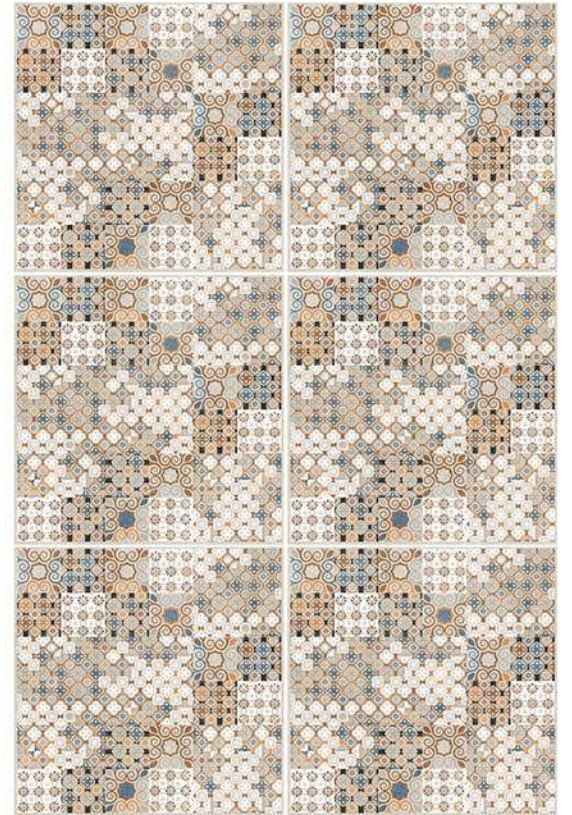

TERRANOVA

C O M M E R C I O

4 0 0 x 4 0 0 m m

400 X 400 mm

Discover a world of natural beauty with 400x400 mm Pavers collection. Inspired by the wonders of the great outdoors, this collection showcases an extensive palette of colours and designs that evoke the elements of nature. From the purity of white terrazzo to the timeless allure of Baltic white, each tile is crafted with precision to create a stunning visual impact. These tiles are not only visually appealing but also offer practical advantages for external flooring solutions. With their anti-slip resistance and high load-bearing capacity, they ensure safety and durability in high-traffic areas.

SCL 1005 (PLAIN)

SCL 1006 (PLAIN)

SCL 1007 (PUNCH)

SCL 1008 (PUNCH)

SCL 1009 (PUNCH)

SCL 1010 (PUNCH)

SCL_1011 (PUNCH)

SCL_1012 (PLAIN)

SCL 1013 (PLAIN)

SCL 1014 (PUNCH)

SCL 1015 (PUNCH)

SCL 1016 (PUNCH)

SCL 1017 (PLAIN)

SCL 1018 (PLAIN)

SCL 1019 (PLAIN)

SCL 1020 (PUNCH)