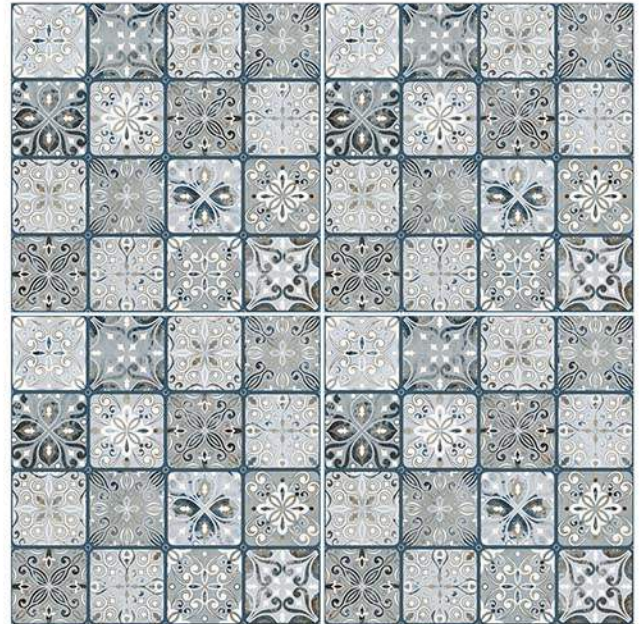

TERRANOVA

C O M M E R C I O

4 0 0 x 4 0 0 m m

400 X 400 mm

Discover a world of natural beauty with 400x400 mm Pavers collection. Inspired by the wonders of the great outdoors, this collection showcases an extensive palette of colours and designs that evoke the elements of nature. From the purity of white terrazzo to the timeless allure of Baltic white, each tile is crafted with precision to create a stunning visual impact. These tiles are not only visually appealing but also offer practical advantages for external flooring solutions. With their anti-slip resistance and high load-bearing capacity, they ensure safety and durability in high-traffic areas.

SCL 1005 (PLAIN)

SCL 1006 (PLAIN)

SCL 1007 (PUNCH)

SCL 1008 (PUNCH)

SCL 1009 (PUNCH)

SCL 1010 (PUNCH)

SCL_1011 (PUNCH)

SCL_1012 (PLAIN)

SCL 1013 (PLAIN)

SCL 1014 (PUNCH)

SCL 1015 (PUNCH)

SCL 1016 (PUNCH)

SCL 1017 (PLAIN)

SCL 1018 (PLAIN)

SCL 1019 (PLAIN)

SCL 1020 (PUNCH)