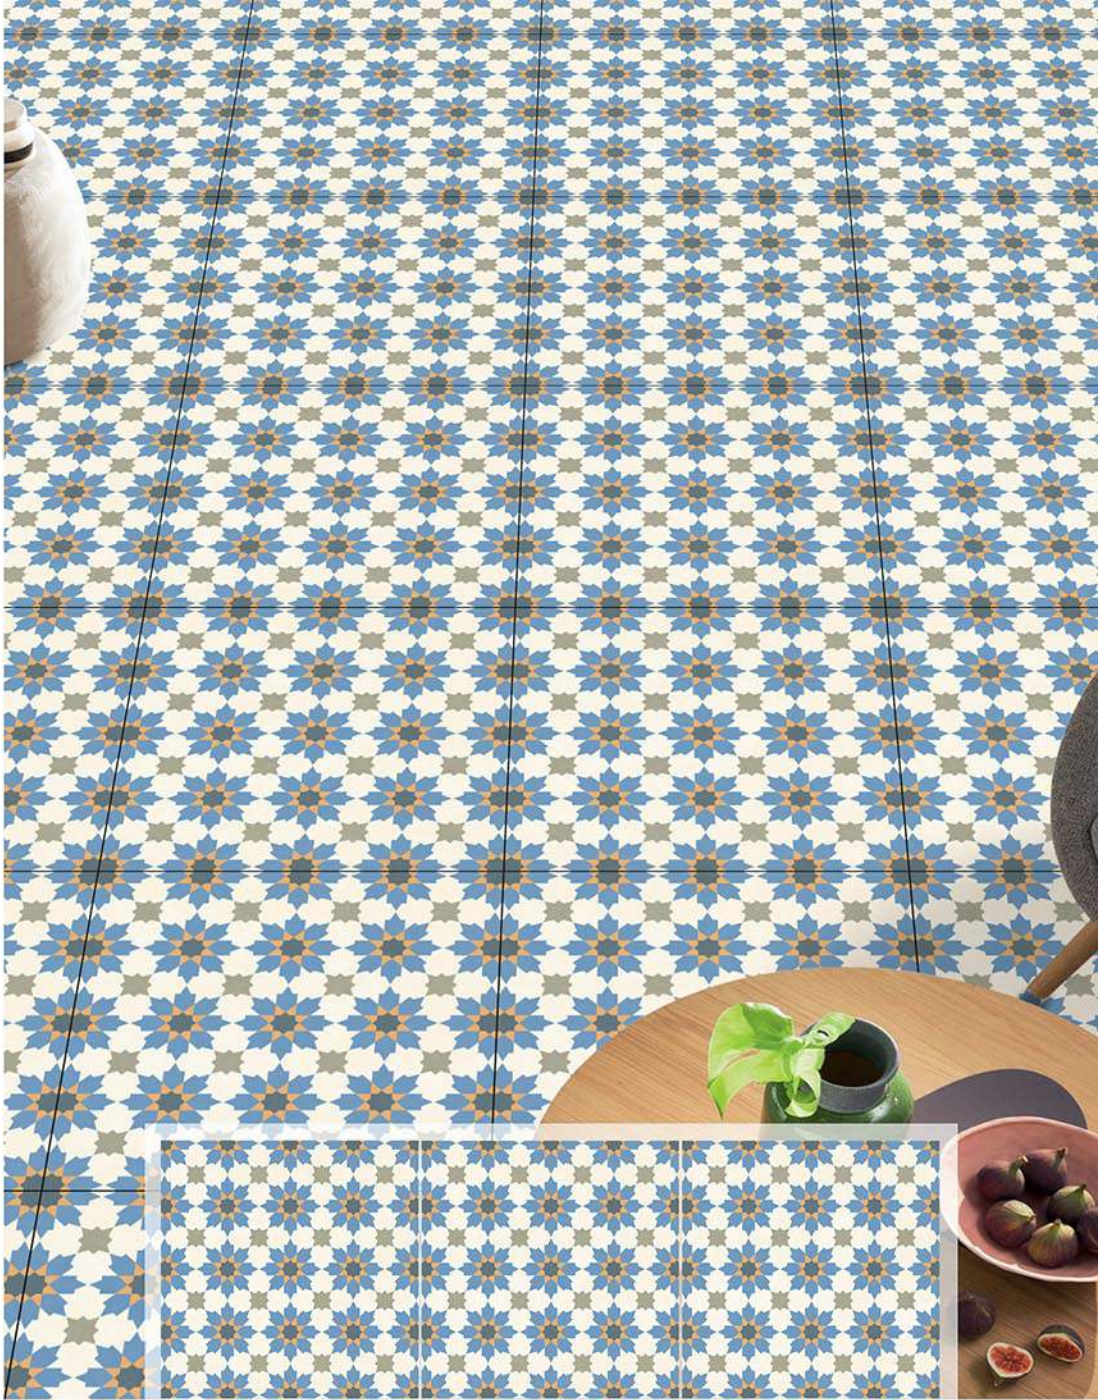

TERRANOVA

C O M M E R C I O

4 0 0 x 4 0 0 m m

400 X 400 mm

Discover a world of natural beauty with 400x400 mm Pavers collection. Inspired by the wonders of the great outdoors, this collection showcases an extensive palette of colours and designs that evoke the elements of nature. From the purity of white terrazzo to the timeless allure of Baltic white, each tile is crafted with precision to create a stunning visual impact. These tiles are not only visually appealing but also offer practical advantages for external flooring solutions. With their anti-slip resistance and high load-bearing capacity, they ensure safety and durability in high-traffic areas.

Immerse yourself in the tranquillity of stone, the sophistication of cement, or the allure of impressions as brings nature's essence to your spaces.

SCL 1001 (PLAIN)

SCL 1002 (PLAIN)

SCL 1003 (PLAIN)

SCL 1004 (PLAIN)

SCL 1005 (PLAIN)

SCL 1006 (PLAIN)

SCL 1007 (PUNCH)

SCL 1008 (PUNCH)

SCL 1009 (PUNCH)

SCL 1010 (PUNCH)

SCL_1011 (PUNCH)

SCL_1012 (PLAIN)