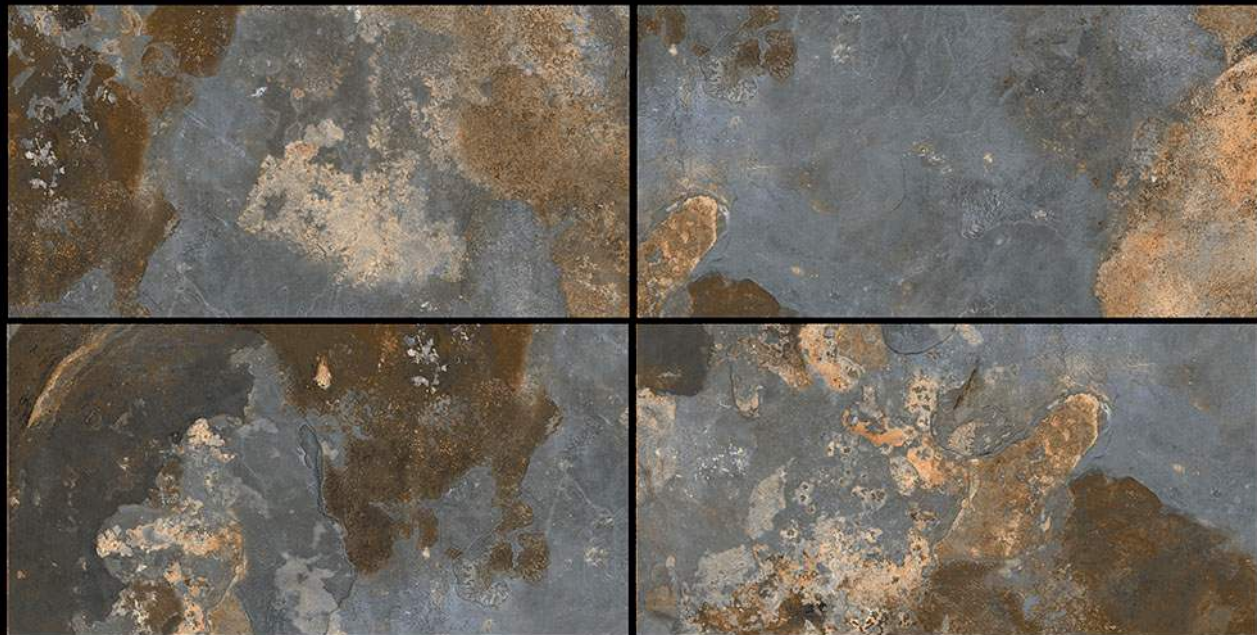

7008

RUSTIC SERIES  
400 X 800 MM

7009 SFATIC GRAFITO

RUSTIC SERIES  
400 X 800 MM

7010 CANARY BEIGE

RUSTIC SERIES  
400 X 800 MM

7011 CANARY GRIS

RUSTIC SERIES  
400 X 800 MM