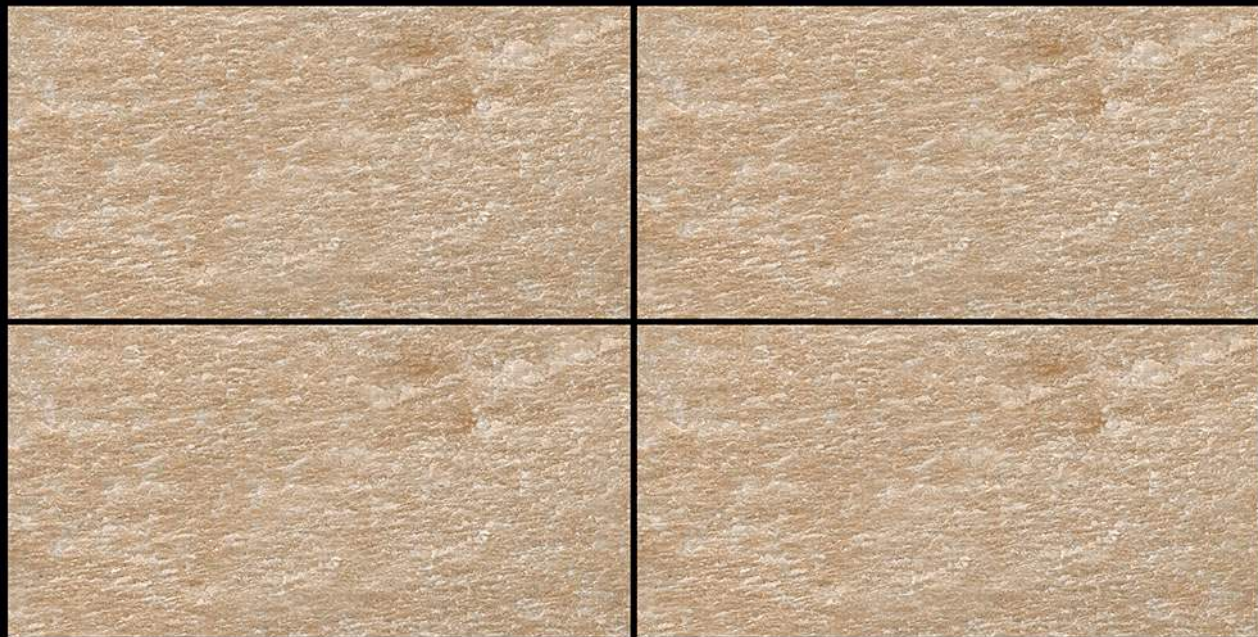

RUSTIC SERIES
400 X 800 MM

7006