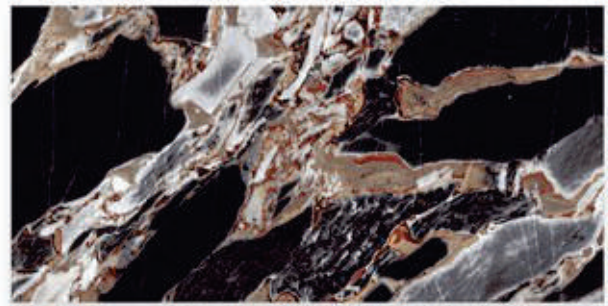

Face
4

@IGPL

ST_30

Size
600x1200mm

Surface
High Gloss

Face
4

@IGPL

ST_34_A