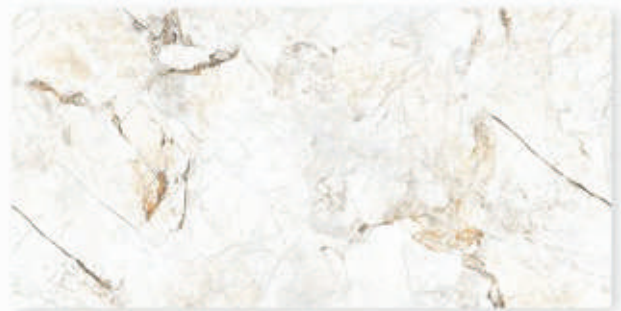

Surface
Magic Marble

Face
3

@IGPL

ST_42

Size
600x1200mm

Surface
Magic Marble

Face
3

@IGPL