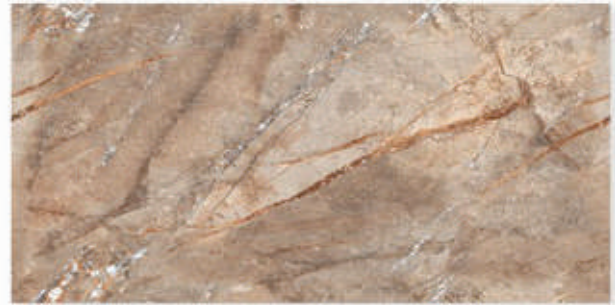

@IGPL

ST_39

Size
600x1200mm

Surface
Magic Marble

Face
2