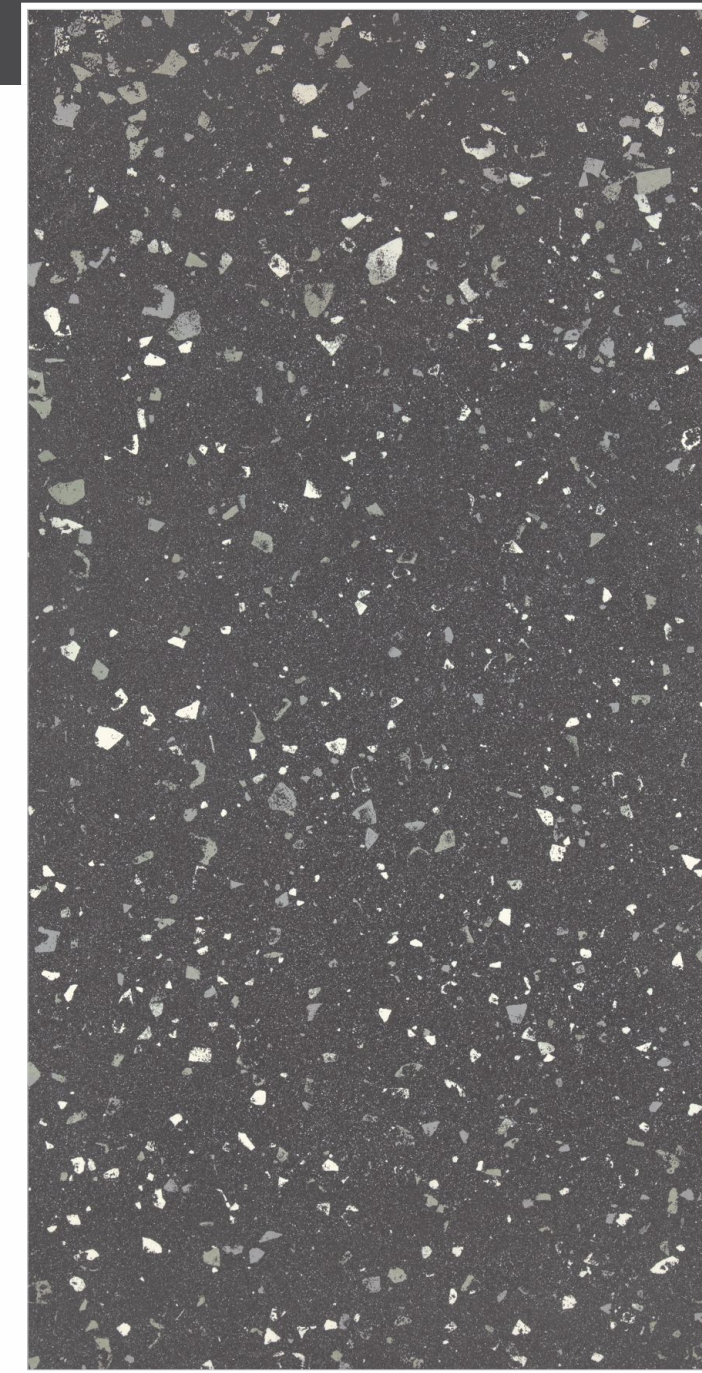

 [LOW WATER
ABSORPTION]

 [IMPACT
RESISTANCE]

 [HIGH
STRENGTH]

PREVIEW OF:
Iron Matt, 600x1200mm

IRON

600x
1200mm
—
Matt Finish

Iron

-  [ZERO MAINTENANCE
-  [LOW WATER ABSORPTION
-  [IMPACT RESISTANCE
-  [HIGH STRENGTH