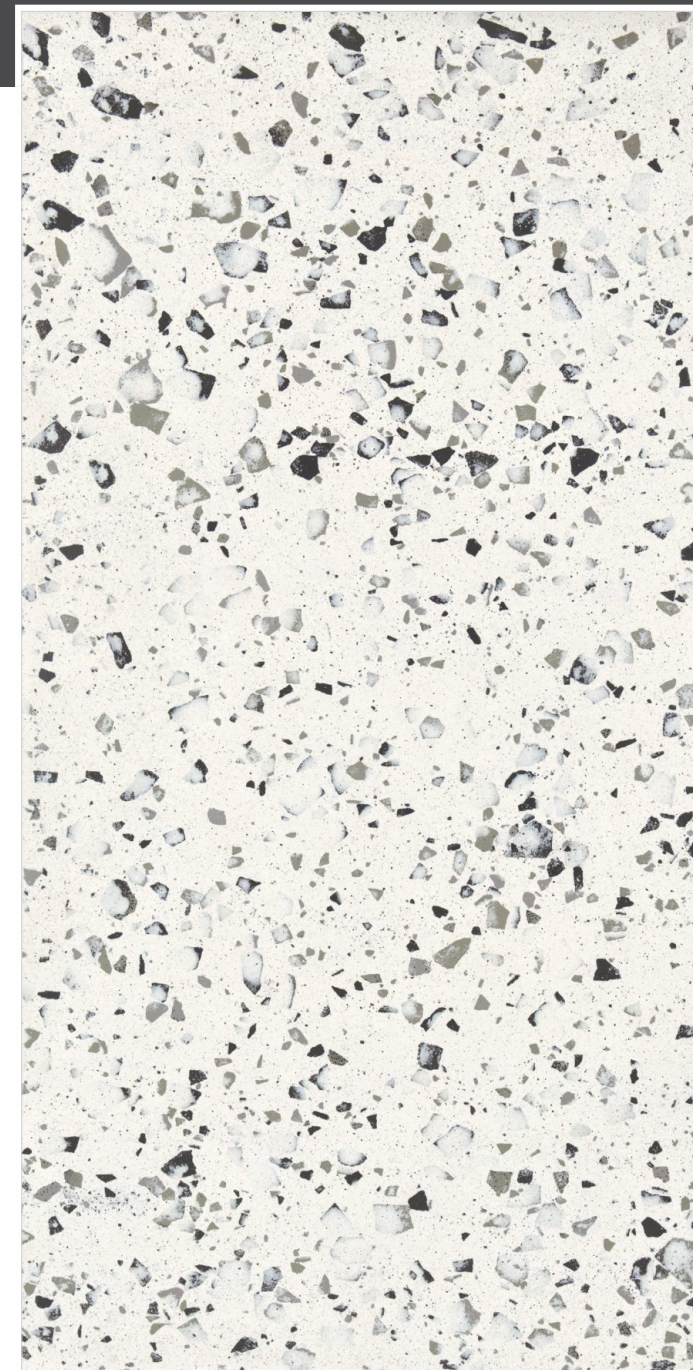

ZERO
MAINTENANCE

LOW WATER
ABSORPTION

IMPACT
RESISTANCE

HIGH
STRENGTH