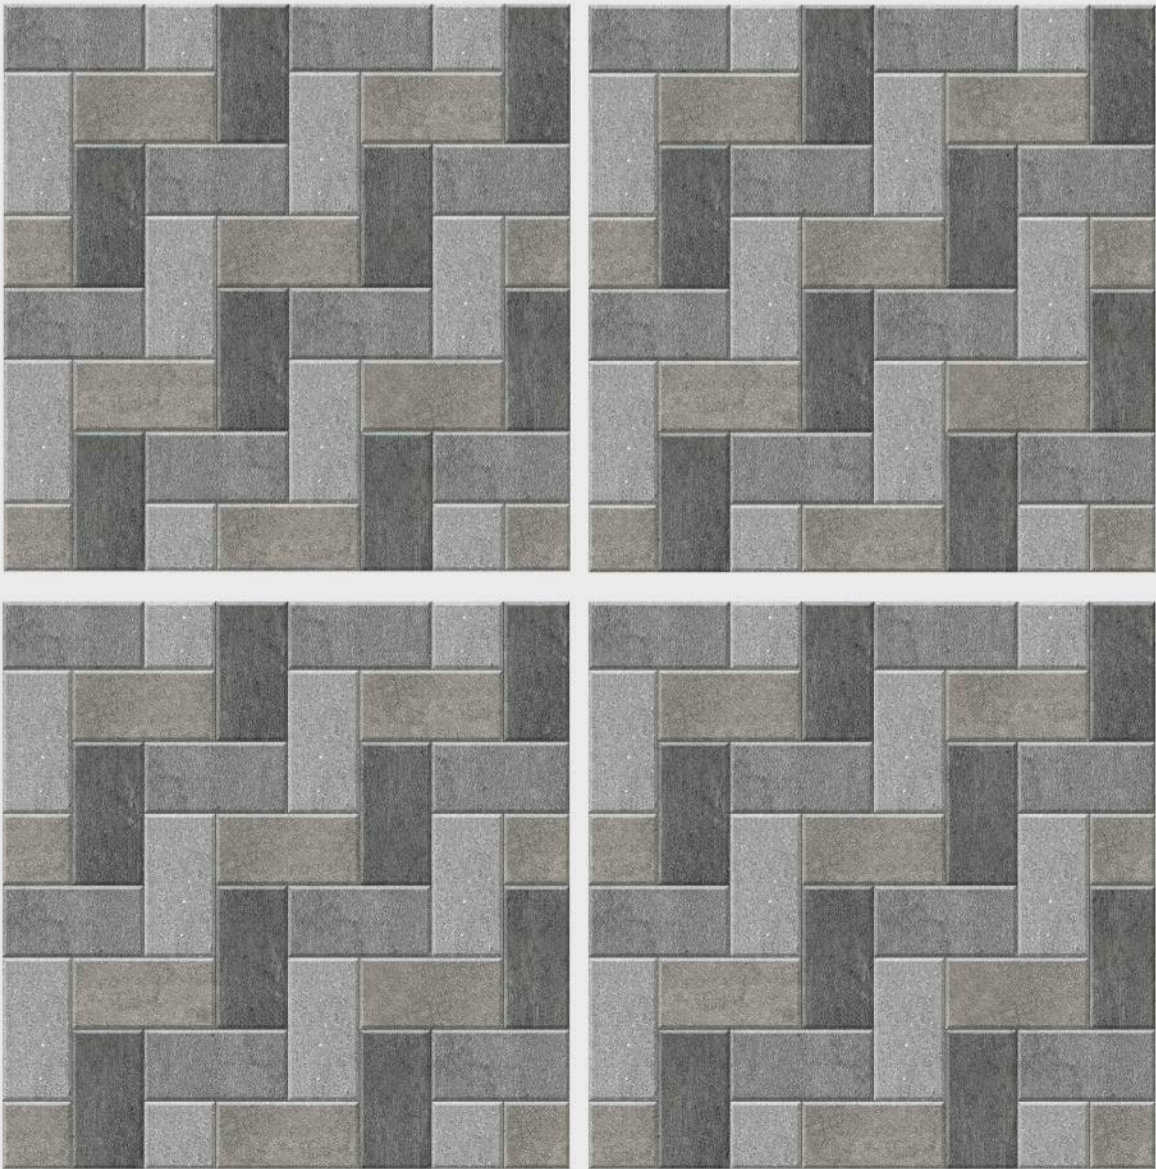

400X400 MM
OUTDOOR TILES