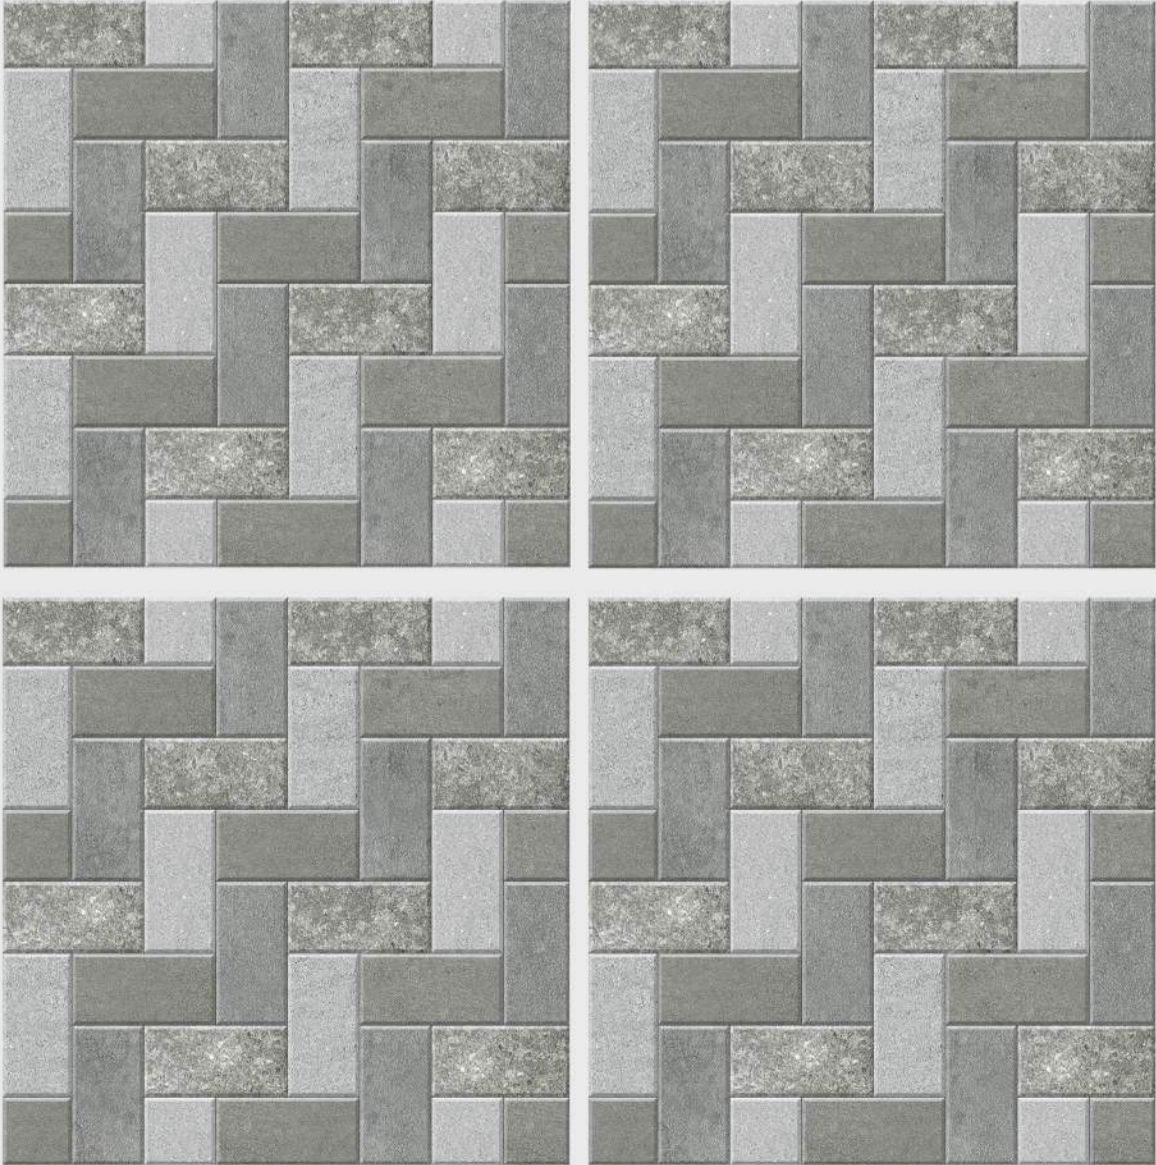

TERRANOVA
C O M M E R C I O

4 0 0 x 4 0 0 m m

400X400 MM
OUTDOOR TILES

DESIGN NO : MG-2001

400X400 MM
OUTDOOR TILES

DESIGN NO : MG-2002

400X400 MM
OUTDOOR TILES

DESIGN NO : MG-2003