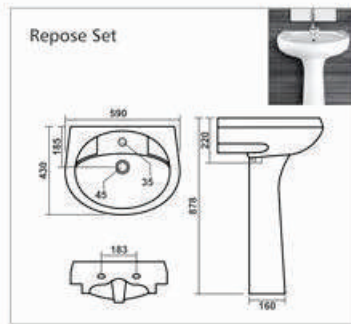

Bath Tub

**C-001**

L 1420 W 1420 H 405mm  
Waste Hole Distance from Wall 455mm

**C-002**

L 1680 W 760 H 390mm  
Waste Hole Distance from Wall 340mm

**C-003**

L 1525 W 760 H 405mm  
Waste Hole Distance from Wall 350mm