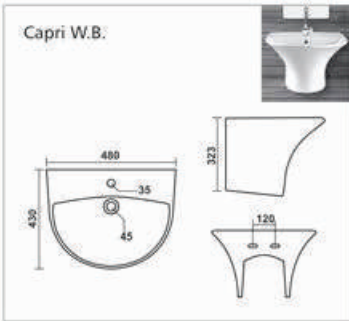

Bath Tub

**C-001**

L 1420 W 1420 H 405mm  
Waste Hole Distance from Wall 455mm

**C-002**

L 1680 W 760 H 390mm  
Waste Hole Distance from Wall 340mm

**C-003**

L 1525 W 760 H 405mm  
Waste Hole Distance from Wall 350mm