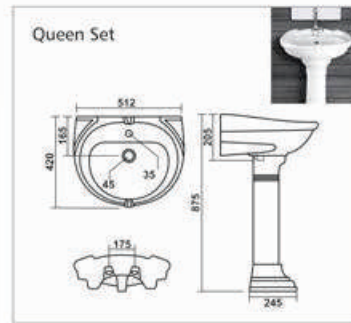

Bath Tub

**C-001**

L 1420 W 1420 H 405mm  
Waste Hole Distance from Wall 455mm

**C-002**

L 1680 W 760 H 390mm  
Waste Hole Distance from Wall 340mm

**C-003**

L 1525 W 760 H 405mm  
Waste Hole Distance from Wall 350mm