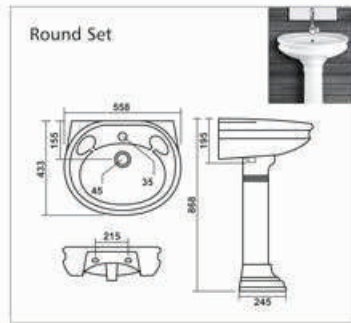

Bath Tub

**C-001**

L 1420 W 1420 H 405mm  
Waste Hole Distance from Wall 455mm

**C-002**

L 1680 W 760 H 390mm  
Waste Hole Distance from Wall 340mm

**C-003**

L 1525 W 760 H 405mm  
Waste Hole Distance from Wall 350mm