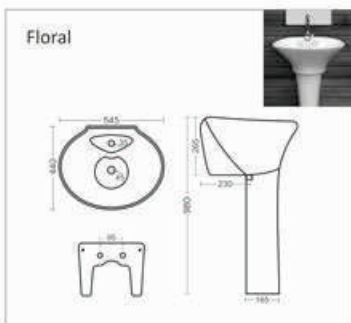

#### Note :

Above printed colours may differ from colours of ceramic because of printing limitations. For True Selection, Refer to actual sample or shade board.

Continuous innovation and improvement in manufacturing technique and products are carried out regularly. We reserve the right to supply articles which may not correspond exactly with the particulars given in this catalogue.

Bath Tub

**C-001**

L 1420 W 1420 H 405mm  
Waste Hole Distance from Wall 455mm

**C-002**

L 1680 W 760 H 390mm  
Waste Hole Distance from Wall 340mm

**C-003**

L 1525 W 760 H 405mm  
Waste Hole Distance from Wall 350mm