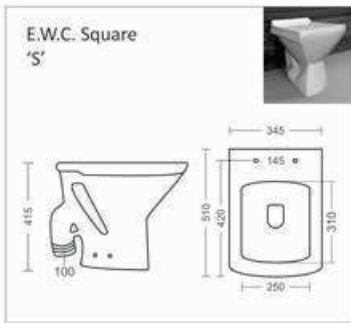

Bath Tub

**C-001**

L 1420 W 1420 H 405mm  
Waste Hole Distance from Wall 455mm

**C-002**

L 1680 W 760 H 390mm  
Waste Hole Distance from Wall 340mm

**C-003**

L 1525 W 760 H 405mm  
Waste Hole Distance from Wall 350mm