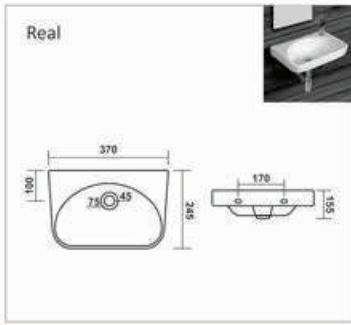

Bath Tub

**C-001**

L 1420 W 1420 H 405mm  
Waste Hole Distance from Wall 455mm

**C-002**

L 1680 W 760 H 390mm  
Waste Hole Distance from Wall 340mm

**C-003**

L 1525 W 760 H 405mm  
Waste Hole Distance from Wall 350mm