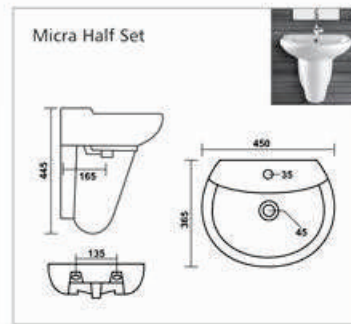

Bath Tub

**C-001**

L 1420 W 1420 H 405mm  
Waste Hole Distance from Wall 455mm

**C-002**

L 1680 W 760 H 390mm  
Waste Hole Distance from Wall 340mm

**C-003**

L 1525 W 760 H 405mm  
Waste Hole Distance from Wall 350mm