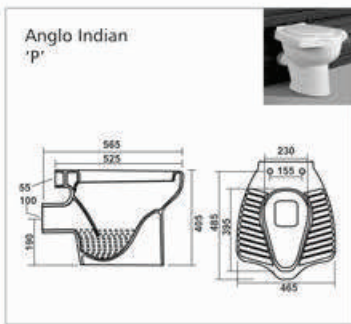

Bath Tub

**C-001**

L 1420 W 1420 H 405mm  
Waste Hole Distance from Wall 455mm

**C-002**

L 1680 W 760 H 390mm  
Waste Hole Distance from Wall 340mm

**C-003**

L 1525 W 760 H 405mm  
Waste Hole Distance from Wall 350mm