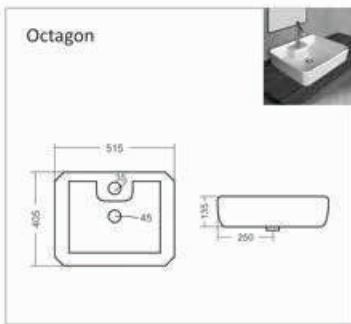

Bath Tub

**C-001**

L 1420 W 1420 H 405mm  
Waste Hole Distance from Wall 455mm

**C-002**

L 1680 W 760 H 390mm  
Waste Hole Distance from Wall 340mm

**C-003**

L 1525 W 760 H 405mm  
Waste Hole Distance from Wall 350mm