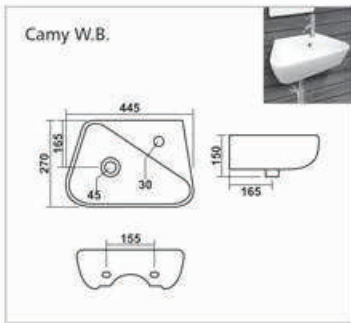

Bath Tub

**C-001**

L 1420 W 1420 H 405mm  
Waste Hole Distance from Wall 455mm

**C-002**

L 1680 W 760 H 390mm  
Waste Hole Distance from Wall 340mm

**C-003**

L 1525 W 760 H 405mm  
Waste Hole Distance from Wall 350mm