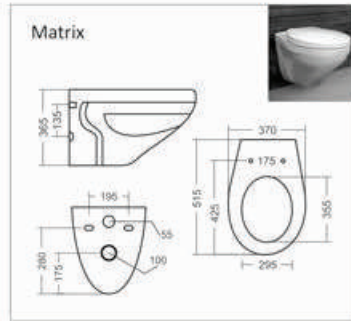

Bath Tub

**C-001**

L 1420 W 1420 H 405mm  
Waste Hole Distance from Wall 455mm

**C-002**

L 1680 W 760 H 390mm  
Waste Hole Distance from Wall 340mm

**C-003**

L 1525 W 760 H 405mm  
Waste Hole Distance from Wall 350mm