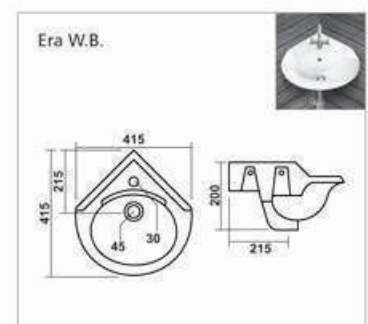

Bath Tub

**C-001**

L 1420 W 1420 H 405mm  
Waste Hole Distance from Wall 455mm

**C-002**

L 1680 W 760 H 390mm  
Waste Hole Distance from Wall 340mm

**C-003**

L 1525 W 760 H 405mm  
Waste Hole Distance from Wall 350mm