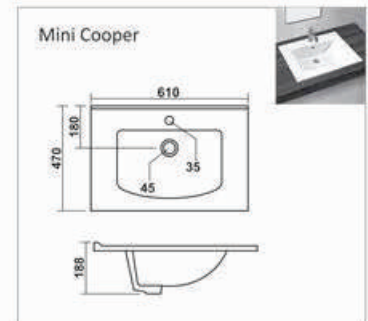

Bath Tub

**C-001**

L 1420 W 1420 H 405mm  
Waste Hole Distance from Wall 455mm

**C-002**

L 1680 W 760 H 390mm  
Waste Hole Distance from Wall 340mm

**C-003**

L 1525 W 760 H 405mm  
Waste Hole Distance from Wall 350mm