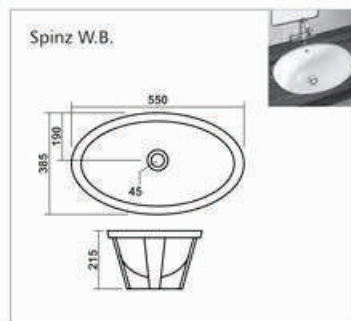

Bath Tub

**C-001**

L 1420 W 1420 H 405mm  
Waste Hole Distance from Wall 455mm

**C-002**

L 1680 W 760 H 390mm  
Waste Hole Distance from Wall 340mm

**C-003**

L 1525 W 760 H 405mm  
Waste Hole Distance from Wall 350mm