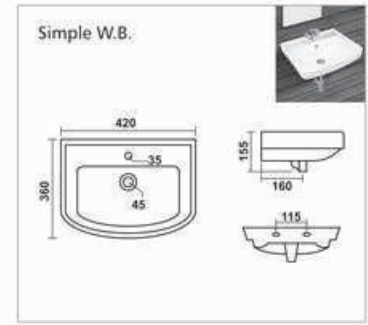

Bath Tub

**C-001**

L 1420 W 1420 H 405mm  
Waste Hole Distance from Wall 455mm

**C-002**

L 1680 W 760 H 390mm  
Waste Hole Distance from Wall 340mm

**C-003**

L 1525 W 760 H 405mm  
Waste Hole Distance from Wall 350mm