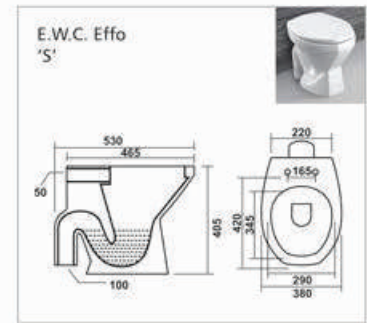

Bath Tub

**C-001**

L 1420 W 1420 H 405mm  
Waste Hole Distance from Wall 455mm

**C-002**

L 1680 W 760 H 390mm  
Waste Hole Distance from Wall 340mm

**C-003**

L 1525 W 760 H 405mm  
Waste Hole Distance from Wall 350mm