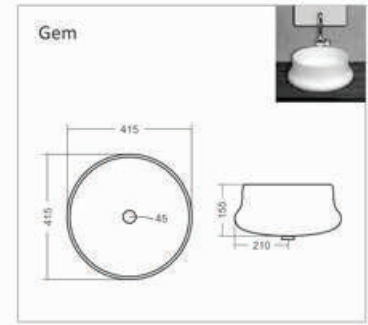

Bath Tub

**C-001**

L 1420 W 1420 H 405mm  
Waste Hole Distance from Wall 455mm

**C-002**

L 1680 W 760 H 390mm  
Waste Hole Distance from Wall 340mm

**C-003**

L 1525 W 760 H 405mm  
Waste Hole Distance from Wall 350mm