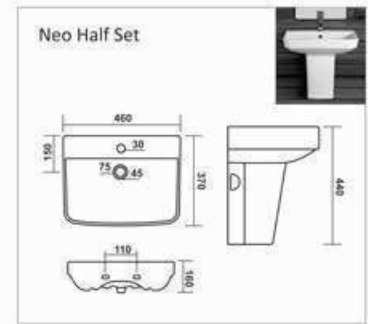

Bath Tub

**C-001**

L 1420 W 1420 H 405mm  
Waste Hole Distance from Wall 455mm

**C-002**

L 1680 W 760 H 390mm  
Waste Hole Distance from Wall 340mm

**C-003**

L 1525 W 760 H 405mm  
Waste Hole Distance from Wall 350mm