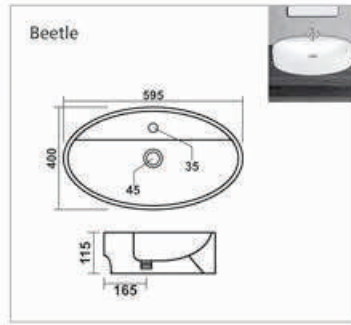

Bath Tub

**C-001**

L 1420 W 1420 H 405mm  
Waste Hole Distance from Wall 455mm

**C-002**

L 1680 W 760 H 390mm  
Waste Hole Distance from Wall 340mm

**C-003**

L 1525 W 760 H 405mm  
Waste Hole Distance from Wall 350mm