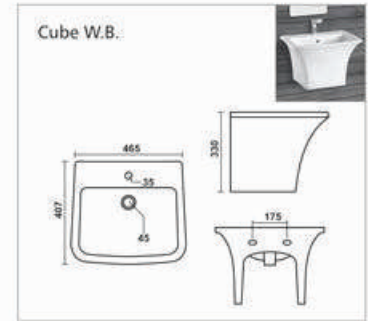

Bath Tub

**C-001**

L 1420 W 1420 H 405mm  
Waste Hole Distance from Wall 455mm

**C-002**

L 1680 W 760 H 390mm  
Waste Hole Distance from Wall 340mm

**C-003**

L 1525 W 760 H 405mm  
Waste Hole Distance from Wall 350mm