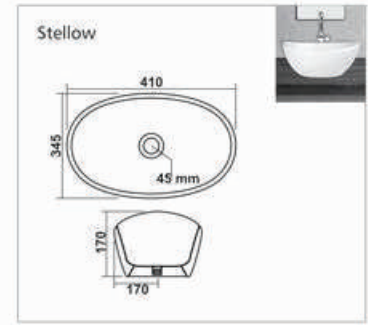

Bath Tub

**C-001**

L 1420 W 1420 H 405mm  
Waste Hole Distance from Wall 455mm

**C-002**

L 1680 W 760 H 390mm  
Waste Hole Distance from Wall 340mm

**C-003**

L 1525 W 760 H 405mm  
Waste Hole Distance from Wall 350mm