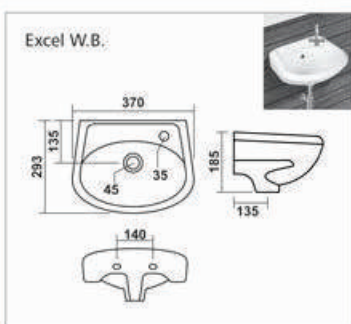

Bath Tub

**C-001**

L 1420 W 1420 H 405mm  
Waste Hole Distance from Wall 455mm

**C-002**

L 1680 W 760 H 390mm  
Waste Hole Distance from Wall 340mm

**C-003**

L 1525 W 760 H 405mm  
Waste Hole Distance from Wall 350mm