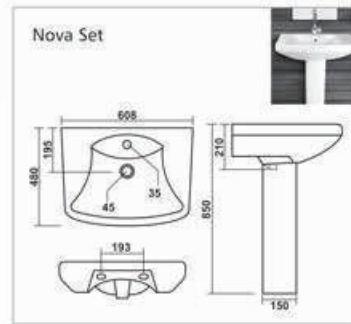

Bath Tub

**C-001**

L 1420 W 1420 H 405mm  
Waste Hole Distance from Wall 455mm

**C-002**

L 1680 W 760 H 390mm  
Waste Hole Distance from Wall 340mm

**C-003**

L 1525 W 760 H 405mm  
Waste Hole Distance from Wall 350mm