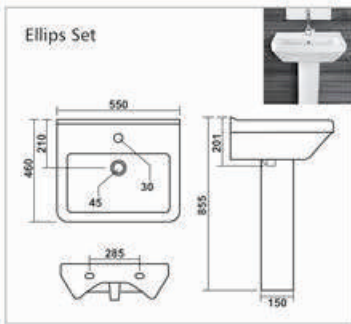

Bath Tub

**C-001**

L 1420 W 1420 H 405mm  
Waste Hole Distance from Wall 455mm

**C-002**

L 1680 W 760 H 390mm  
Waste Hole Distance from Wall 340mm

**C-003**

L 1525 W 760 H 405mm  
Waste Hole Distance from Wall 350mm