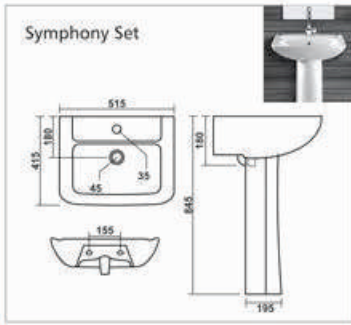

Bath Tub

**C-001**

L 1420 W 1420 H 405mm  
Waste Hole Distance from Wall 455mm

**C-002**

L 1680 W 760 H 390mm  
Waste Hole Distance from Wall 340mm

**C-003**

L 1525 W 760 H 405mm  
Waste Hole Distance from Wall 350mm