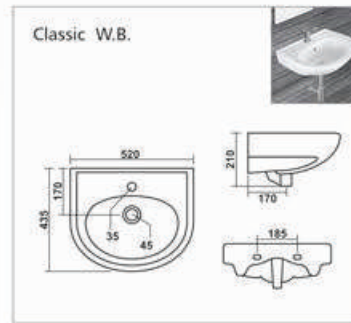

Bath Tub

**C-001**

L 1420 W 1420 H 405mm  
Waste Hole Distance from Wall 455mm

**C-002**

L 1680 W 760 H 390mm  
Waste Hole Distance from Wall 340mm

**C-003**

L 1525 W 760 H 405mm  
Waste Hole Distance from Wall 350mm