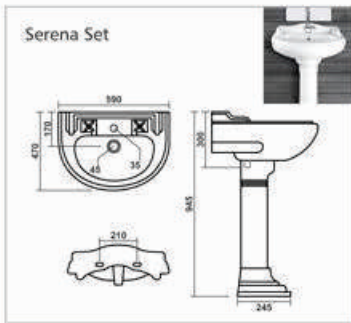

Bath Tub

**C-001**

L 1420 W 1420 H 405mm  
Waste Hole Distance from Wall 455mm

**C-002**

L 1680 W 760 H 390mm  
Waste Hole Distance from Wall 340mm

**C-003**

L 1525 W 760 H 405mm  
Waste Hole Distance from Wall 350mm