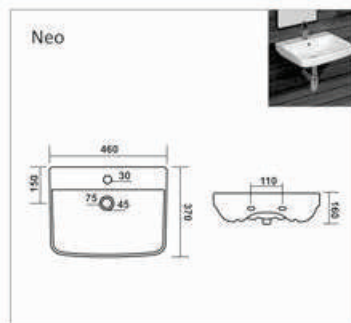

Bath Tub

**C-001**

L 1420 W 1420 H 405mm  
Waste Hole Distance from Wall 455mm

**C-002**

L 1680 W 760 H 390mm  
Waste Hole Distance from Wall 340mm

**C-003**

L 1525 W 760 H 405mm  
Waste Hole Distance from Wall 350mm