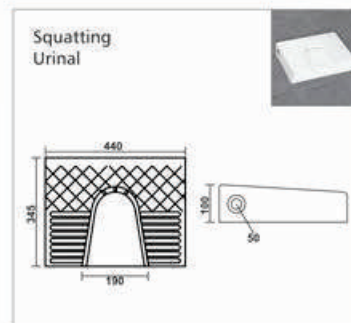

Bath Tub

**C-001**

L 1420 W 1420 H 405mm  
Waste Hole Distance from Wall 455mm

**C-002**

L 1680 W 760 H 390mm  
Waste Hole Distance from Wall 340mm

**C-003**

L 1525 W 760 H 405mm  
Waste Hole Distance from Wall 350mm