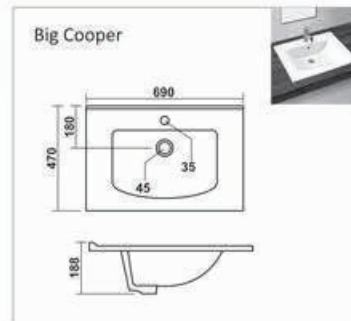

Bath Tub

**C-001**

L 1420 W 1420 H 405mm  
Waste Hole Distance from Wall 455mm

**C-002**

L 1680 W 760 H 390mm  
Waste Hole Distance from Wall 340mm

**C-003**

L 1525 W 760 H 405mm  
Waste Hole Distance from Wall 350mm