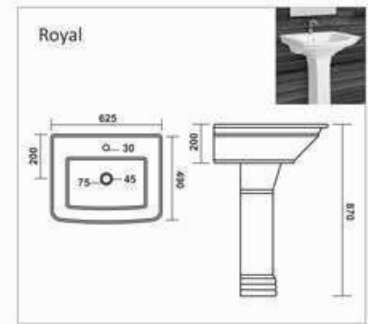

Bath Tub

**C-001**

L 1420 W 1420 H 405mm  
Waste Hole Distance from Wall 455mm

**C-002**

L 1680 W 760 H 390mm  
Waste Hole Distance from Wall 340mm

**C-003**

L 1525 W 760 H 405mm  
Waste Hole Distance from Wall 350mm