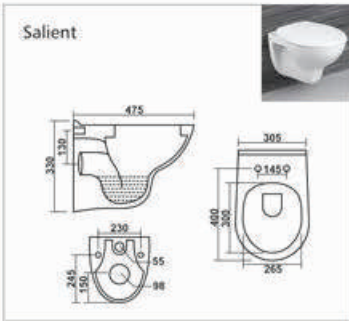

Bath Tub

**C-001**

L 1420 W 1420 H 405mm  
Waste Hole Distance from Wall 455mm

**C-002**

L 1680 W 760 H 390mm  
Waste Hole Distance from Wall 340mm

**C-003**

L 1525 W 760 H 405mm  
Waste Hole Distance from Wall 350mm