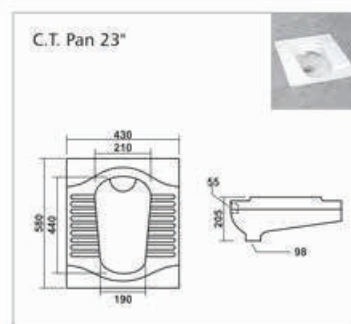

Bath Tub

**C-001**

L 1420 W 1420 H 405mm  
Waste Hole Distance from Wall 455mm

**C-002**

L 1680 W 760 H 390mm  
Waste Hole Distance from Wall 340mm

**C-003**

L 1525 W 760 H 405mm  
Waste Hole Distance from Wall 350mm