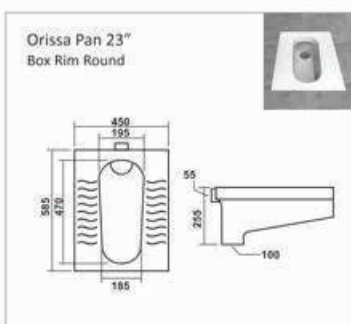

Bath Tub

**C-001**

L 1420 W 1420 H 405mm  
Waste Hole Distance from Wall 455mm

**C-002**

L 1680 W 760 H 390mm  
Waste Hole Distance from Wall 340mm

**C-003**

L 1525 W 760 H 405mm  
Waste Hole Distance from Wall 350mm