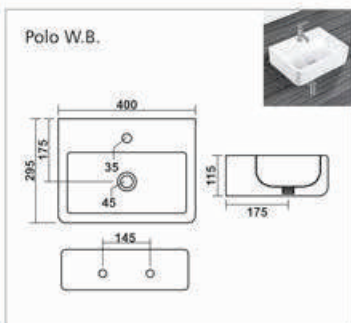

Bath Tub

**C-001**

L 1420 W 1420 H 405mm  
Waste Hole Distance from Wall 455mm

**C-002**

L 1680 W 760 H 390mm  
Waste Hole Distance from Wall 340mm

**C-003**

L 1525 W 760 H 405mm  
Waste Hole Distance from Wall 350mm