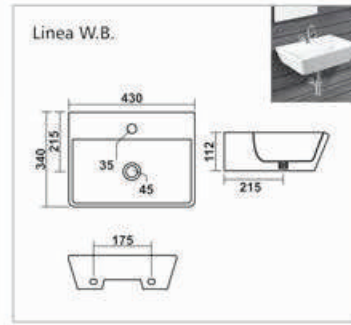

Bath Tub

**C-001**

L 1420 W 1420 H 405mm  
Waste Hole Distance from Wall 455mm

**C-002**

L 1680 W 760 H 390mm  
Waste Hole Distance from Wall 340mm

**C-003**

L 1525 W 760 H 405mm  
Waste Hole Distance from Wall 350mm