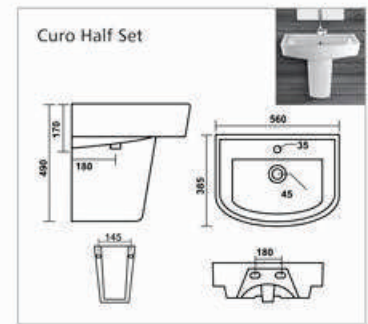

Bath Tub

**C-001**

L 1420 W 1420 H 405mm  
Waste Hole Distance from Wall 455mm

**C-002**

L 1680 W 760 H 390mm  
Waste Hole Distance from Wall 340mm

**C-003**

L 1525 W 760 H 405mm  
Waste Hole Distance from Wall 350mm