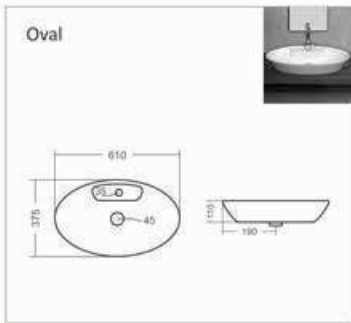

Bath Tub

**C-001**

L 1420 W 1420 H 405mm  
Waste Hole Distance from Wall 455mm

**C-002**

L 1680 W 760 H 390mm  
Waste Hole Distance from Wall 340mm

**C-003**

L 1525 W 760 H 405mm  
Waste Hole Distance from Wall 350mm