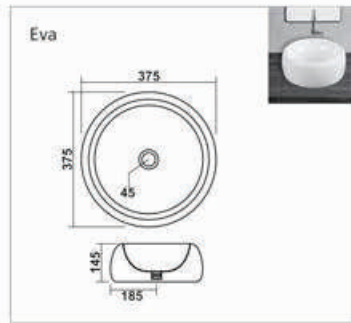

Bath Tub

**C-001**

L 1420 W 1420 H 405mm  
Waste Hole Distance from Wall 455mm

**C-002**

L 1680 W 760 H 390mm  
Waste Hole Distance from Wall 340mm

**C-003**

L 1525 W 760 H 405mm  
Waste Hole Distance from Wall 350mm