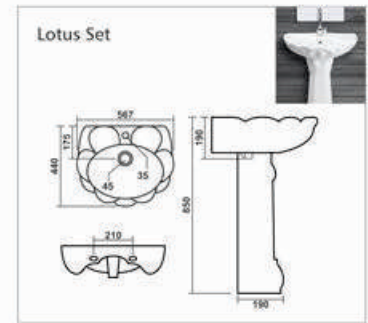

Bath Tub

**C-001**

L 1420 W 1420 H 405mm  
Waste Hole Distance from Wall 455mm

**C-002**

L 1680 W 760 H 390mm  
Waste Hole Distance from Wall 340mm

**C-003**

L 1525 W 760 H 405mm  
Waste Hole Distance from Wall 350mm