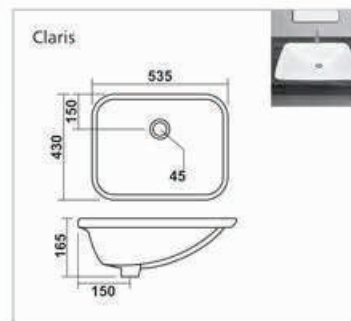

Bath Tub

**C-001**

L 1420 W 1420 H 405mm  
Waste Hole Distance from Wall 455mm

**C-002**

L 1680 W 760 H 390mm  
Waste Hole Distance from Wall 340mm

**C-003**

L 1525 W 760 H 405mm  
Waste Hole Distance from Wall 350mm