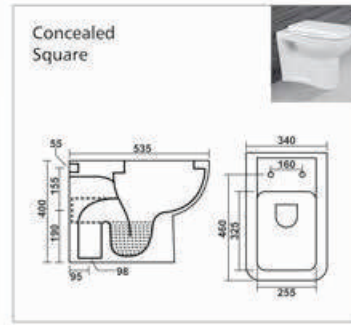

Bath Tub

**C-001**

L 1420 W 1420 H 405mm  
Waste Hole Distance from Wall 455mm

**C-002**

L 1680 W 760 H 390mm  
Waste Hole Distance from Wall 340mm

**C-003**

L 1525 W 760 H 405mm  
Waste Hole Distance from Wall 350mm