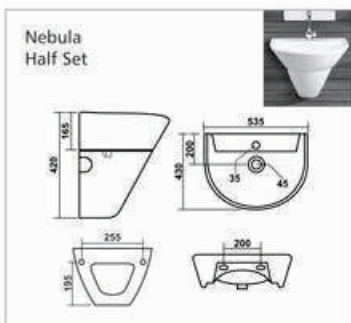

Bath Tub

**C-001**

L 1420 W 1420 H 405mm  
Waste Hole Distance from Wall 455mm

**C-002**

L 1680 W 760 H 390mm  
Waste Hole Distance from Wall 340mm

**C-003**

L 1525 W 760 H 405mm  
Waste Hole Distance from Wall 350mm