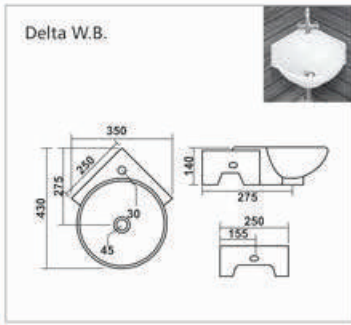

Bath Tub

**C-001**

L 1420 W 1420 H 405mm  
Waste Hole Distance from Wall 455mm

**C-002**

L 1680 W 760 H 390mm  
Waste Hole Distance from Wall 340mm

**C-003**

L 1525 W 760 H 405mm  
Waste Hole Distance from Wall 350mm