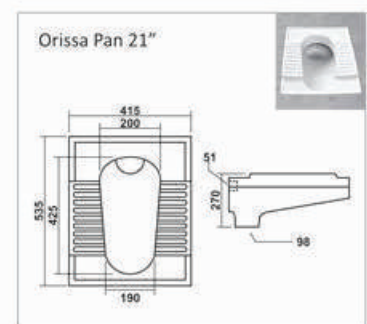

Bath Tub

**C-001**

L 1420 W 1420 H 405mm  
Waste Hole Distance from Wall 455mm

**C-002**

L 1680 W 760 H 390mm  
Waste Hole Distance from Wall 340mm

**C-003**

L 1525 W 760 H 405mm  
Waste Hole Distance from Wall 350mm