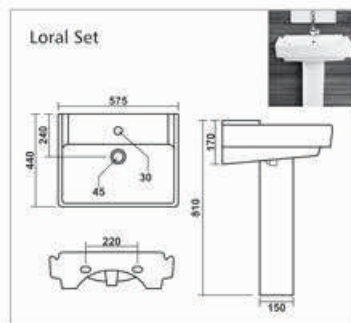

Bath Tub

**C-001**

L 1420 W 1420 H 405mm  
Waste Hole Distance from Wall 455mm

**C-002**

L 1680 W 760 H 390mm  
Waste Hole Distance from Wall 340mm

**C-003**

L 1525 W 760 H 405mm  
Waste Hole Distance from Wall 350mm