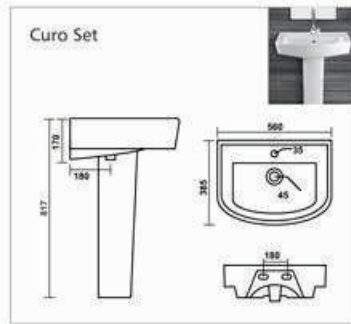

Bath Tub

**C-001**

L 1420 W 1420 H 405mm  
Waste Hole Distance from Wall 455mm

**C-002**

L 1680 W 760 H 390mm  
Waste Hole Distance from Wall 340mm

**C-003**

L 1525 W 760 H 405mm  
Waste Hole Distance from Wall 350mm