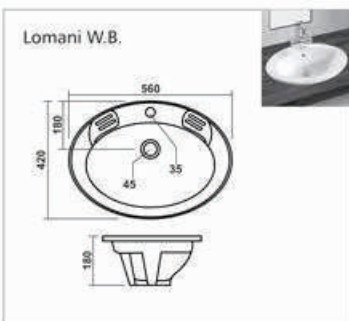

Bath Tub

**C-001**

L 1420 W 1420 H 405mm  
Waste Hole Distance from Wall 455mm

**C-002**

L 1680 W 760 H 390mm  
Waste Hole Distance from Wall 340mm

**C-003**

L 1525 W 760 H 405mm  
Waste Hole Distance from Wall 350mm