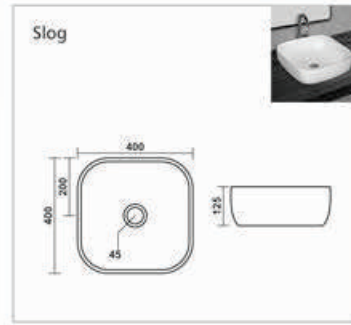

Bath Tub

**C-001**

L 1420 W 1420 H 405mm  
Waste Hole Distance from Wall 455mm

**C-002**

L 1680 W 760 H 390mm  
Waste Hole Distance from Wall 340mm

**C-003**

L 1525 W 760 H 405mm  
Waste Hole Distance from Wall 350mm