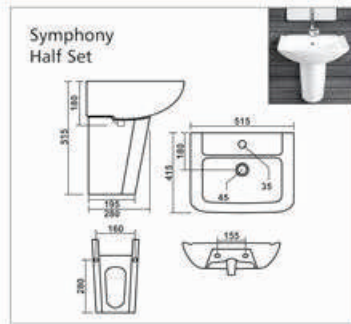

Bath Tub

**C-001**

L 1420 W 1420 H 405mm  
Waste Hole Distance from Wall 455mm

**C-002**

L 1680 W 760 H 390mm  
Waste Hole Distance from Wall 340mm

**C-003**

L 1525 W 760 H 405mm  
Waste Hole Distance from Wall 350mm