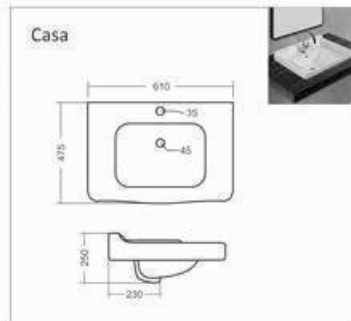

Bath Tub

**C-001**

L 1420 W 1420 H 405mm  
Waste Hole Distance from Wall 455mm

**C-002**

L 1680 W 760 H 390mm  
Waste Hole Distance from Wall 340mm

**C-003**

L 1525 W 760 H 405mm  
Waste Hole Distance from Wall 350mm