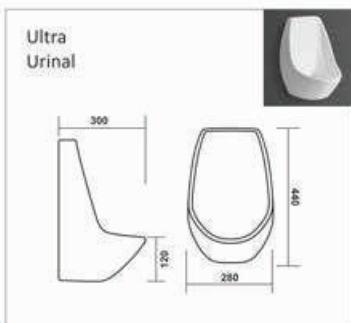

#### Note :

Above printed colours may differ from colours of ceramic because of printing limitations. For True Selection, Refer to actual sample or shade board.

Continuous innovation and improvement in manufacturing technique and products are carried out regularly. We reserve the right to supply articles which may not correspond exactly with the particulars given in this catalogue.

Bath Tub

**C-001**

L 1420 W 1420 H 405mm  
Waste Hole Distance from Wall 455mm

**C-002**

L 1680 W 760 H 390mm  
Waste Hole Distance from Wall 340mm

**C-003**

L 1525 W 760 H 405mm  
Waste Hole Distance from Wall 350mm