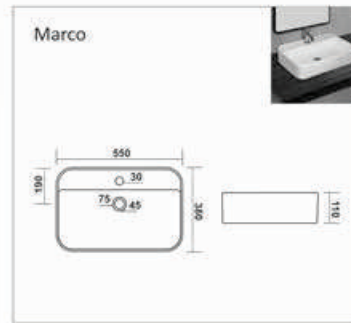

Bath Tub

**C-001**

L 1420 W 1420 H 405mm  
Waste Hole Distance from Wall 455mm

**C-002**

L 1680 W 760 H 390mm  
Waste Hole Distance from Wall 340mm

**C-003**

L 1525 W 760 H 405mm  
Waste Hole Distance from Wall 350mm