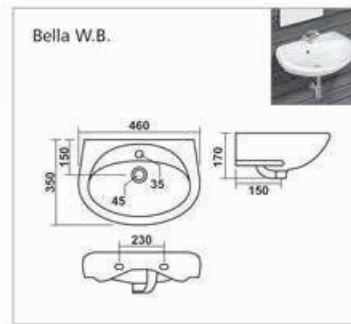

Bath Tub

**C-001**

L 1420 W 1420 H 405mm  
Waste Hole Distance from Wall 455mm

**C-002**

L 1680 W 760 H 390mm  
Waste Hole Distance from Wall 340mm

**C-003**

L 1525 W 760 H 405mm  
Waste Hole Distance from Wall 350mm