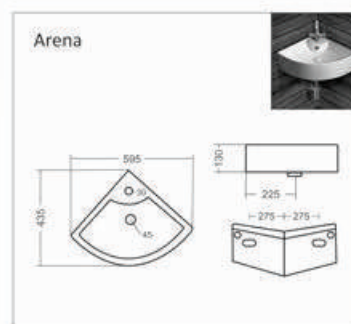

Bath Tub

**C-001**

L 1420 W 1420 H 405mm  
Waste Hole Distance from Wall 455mm

**C-002**

L 1680 W 760 H 390mm  
Waste Hole Distance from Wall 340mm

**C-003**

L 1525 W 760 H 405mm  
Waste Hole Distance from Wall 350mm