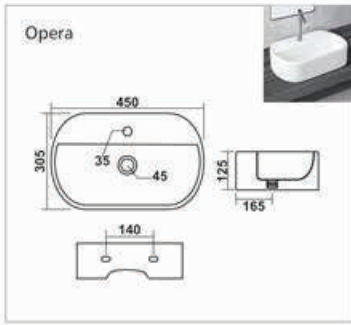

Bath Tub

**C-001**

L 1420 W 1420 H 405mm  
Waste Hole Distance from Wall 455mm

**C-002**

L 1680 W 760 H 390mm  
Waste Hole Distance from Wall 340mm

**C-003**

L 1525 W 760 H 405mm  
Waste Hole Distance from Wall 350mm