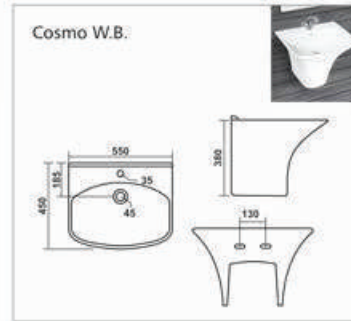

Bath Tub

**C-001**

L 1420 W 1420 H 405mm  
Waste Hole Distance from Wall 455mm

**C-002**

L 1680 W 760 H 390mm  
Waste Hole Distance from Wall 340mm

**C-003**

L 1525 W 760 H 405mm  
Waste Hole Distance from Wall 350mm