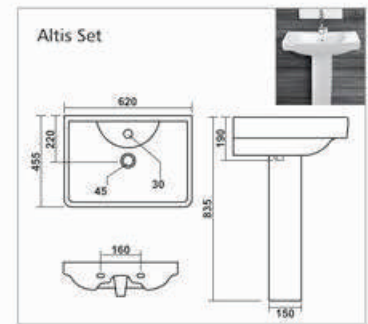

Bath Tub

**C-001**

L 1420 W 1420 H 405mm  
Waste Hole Distance from Wall 455mm

**C-002**

L 1680 W 760 H 390mm  
Waste Hole Distance from Wall 340mm

**C-003**

L 1525 W 760 H 405mm  
Waste Hole Distance from Wall 350mm