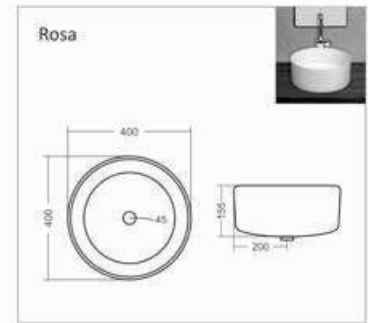

#### Note :

Above printed colours may differ from colours of ceramic because of printing limitations. For True Selection, Refer to actual sample or shade board.

Continuous innovation and improvement in manufacturing technique and products are carried out regularly. We reserve the right to supply articles which may not correspond exactly with the particulars given in this catalogue.

Bath Tub

**C-001**

L 1420 W 1420 H 405mm  
Waste Hole Distance from Wall 455mm

**C-002**

L 1680 W 760 H 390mm  
Waste Hole Distance from Wall 340mm

**C-003**

L 1525 W 760 H 405mm  
Waste Hole Distance from Wall 350mm