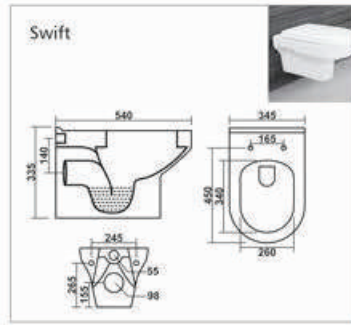

Bath Tub

**C-001**

L 1420 W 1420 H 405mm  
Waste Hole Distance from Wall 455mm

**C-002**

L 1680 W 760 H 390mm  
Waste Hole Distance from Wall 340mm

**C-003**

L 1525 W 760 H 405mm  
Waste Hole Distance from Wall 350mm