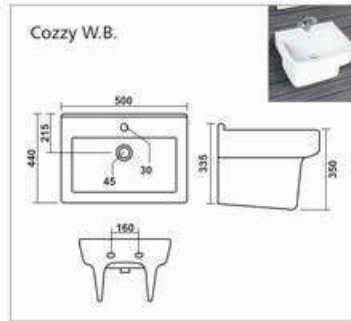

Bath Tub

**C-001**

L 1420 W 1420 H 405mm  
Waste Hole Distance from Wall 455mm

**C-002**

L 1680 W 760 H 390mm  
Waste Hole Distance from Wall 340mm

**C-003**

L 1525 W 760 H 405mm  
Waste Hole Distance from Wall 350mm