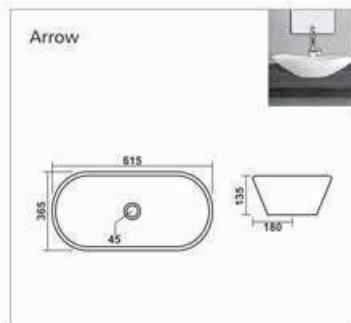

Bath Tub

**C-001**

L 1420 W 1420 H 405mm  
Waste Hole Distance from Wall 455mm

**C-002**

L 1680 W 760 H 390mm  
Waste Hole Distance from Wall 340mm

**C-003**

L 1525 W 760 H 405mm  
Waste Hole Distance from Wall 350mm