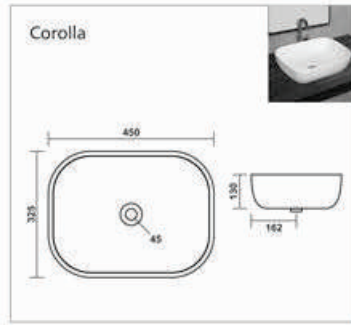

#### Note :

Above printed colours may differ from colours of ceramic because of printing limitations. For True Selection, Refer to actual sample or shade board.

Continuous innovation and improvement in manufacturing technique and products are carried out regularly. We reserve the right to supply articles which may not correspond exactly with the particulars given in this catalogue.

Bath Tub

**C-001**

L 1420 W 1420 H 405mm  
Waste Hole Distance from Wall 455mm

**C-002**

L 1680 W 760 H 390mm  
Waste Hole Distance from Wall 340mm

**C-003**

L 1525 W 760 H 405mm  
Waste Hole Distance from Wall 350mm