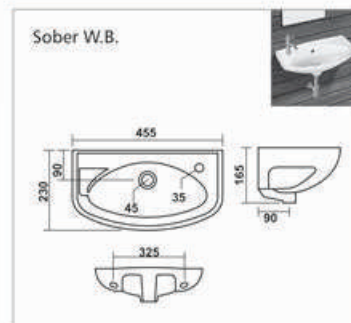

Bath Tub

**C-001**

L 1420 W 1420 H 405mm  
Waste Hole Distance from Wall 455mm

**C-002**

L 1680 W 760 H 390mm  
Waste Hole Distance from Wall 340mm

**C-003**

L 1525 W 760 H 405mm  
Waste Hole Distance from Wall 350mm