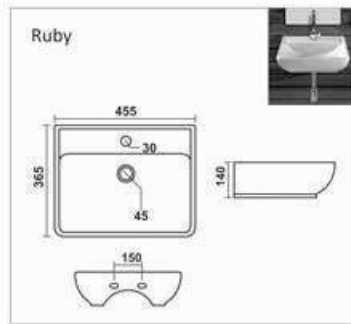

Bath Tub

**C-001**

L 1420 W 1420 H 405mm  
Waste Hole Distance from Wall 455mm

**C-002**

L 1680 W 760 H 390mm  
Waste Hole Distance from Wall 340mm

**C-003**

L 1525 W 760 H 405mm  
Waste Hole Distance from Wall 350mm