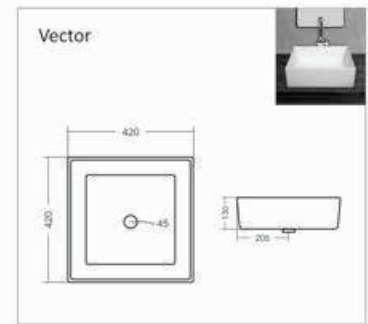

Bath Tub

**C-001**

L 1420 W 1420 H 405mm  
Waste Hole Distance from Wall 455mm

**C-002**

L 1680 W 760 H 390mm  
Waste Hole Distance from Wall 340mm

**C-003**

L 1525 W 760 H 405mm  
Waste Hole Distance from Wall 350mm