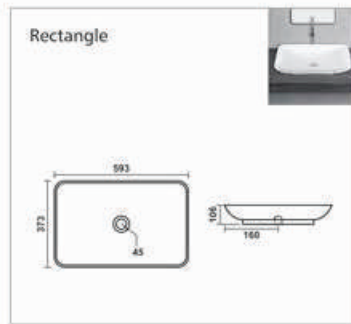

Bath Tub

**C-001**

L 1420 W 1420 H 405mm  
Waste Hole Distance from Wall 455mm

**C-002**

L 1680 W 760 H 390mm  
Waste Hole Distance from Wall 340mm

**C-003**

L 1525 W 760 H 405mm  
Waste Hole Distance from Wall 350mm