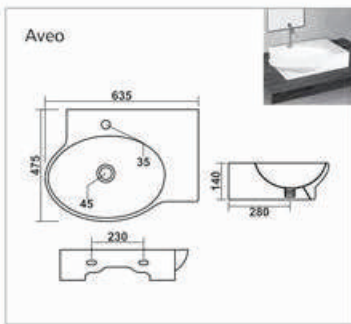

Bath Tub

**C-001**

L 1420 W 1420 H 405mm  
Waste Hole Distance from Wall 455mm

**C-002**

L 1680 W 760 H 390mm  
Waste Hole Distance from Wall 340mm

**C-003**

L 1525 W 760 H 405mm  
Waste Hole Distance from Wall 350mm