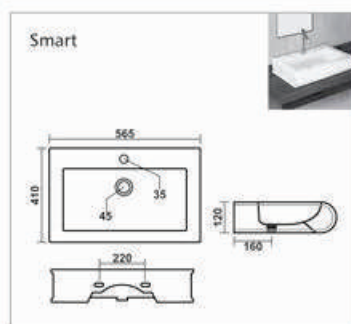

Bath Tub

**C-001**

L 1420 W 1420 H 405mm  
Waste Hole Distance from Wall 455mm

**C-002**

L 1680 W 760 H 390mm  
Waste Hole Distance from Wall 340mm

**C-003**

L 1525 W 760 H 405mm  
Waste Hole Distance from Wall 350mm