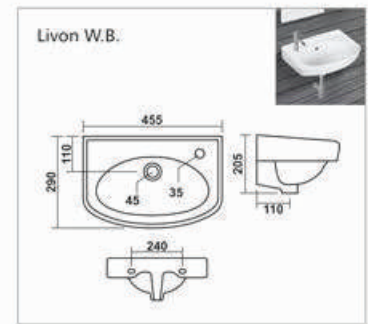

Bath Tub

**C-001**

L 1420 W 1420 H 405mm  
Waste Hole Distance from Wall 455mm

**C-002**

L 1680 W 760 H 390mm  
Waste Hole Distance from Wall 340mm

**C-003**

L 1525 W 760 H 405mm  
Waste Hole Distance from Wall 350mm