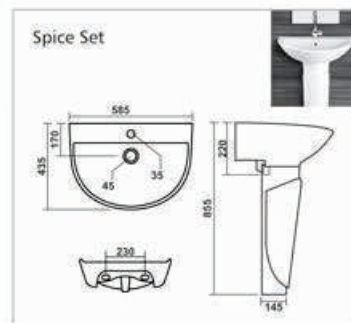

Bath Tub

**C-001**

L 1420 W 1420 H 405mm  
Waste Hole Distance from Wall 455mm

**C-002**

L 1680 W 760 H 390mm  
Waste Hole Distance from Wall 340mm

**C-003**

L 1525 W 760 H 405mm  
Waste Hole Distance from Wall 350mm