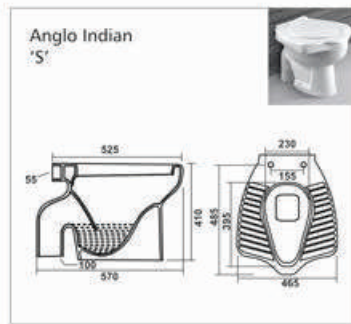

Bath Tub

**C-001**

L 1420 W 1420 H 405mm  
Waste Hole Distance from Wall 455mm

**C-002**

L 1680 W 760 H 390mm  
Waste Hole Distance from Wall 340mm

**C-003**

L 1525 W 760 H 405mm  
Waste Hole Distance from Wall 350mm