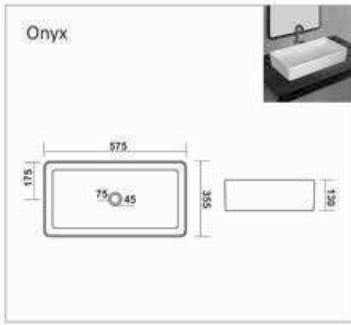

Bath Tub

**C-001**

L 1420 W 1420 H 405mm  
Waste Hole Distance from Wall 455mm

**C-002**

L 1680 W 760 H 390mm  
Waste Hole Distance from Wall 340mm

**C-003**

L 1525 W 760 H 405mm  
Waste Hole Distance from Wall 350mm