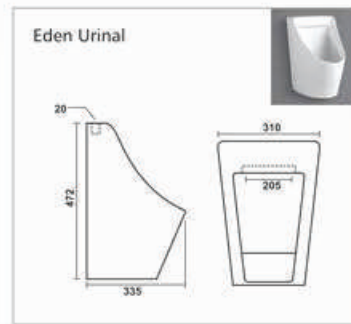

Bath Tub

**C-001**

L 1420 W 1420 H 405mm  
Waste Hole Distance from Wall 455mm

**C-002**

L 1680 W 760 H 390mm  
Waste Hole Distance from Wall 340mm

**C-003**

L 1525 W 760 H 405mm  
Waste Hole Distance from Wall 350mm