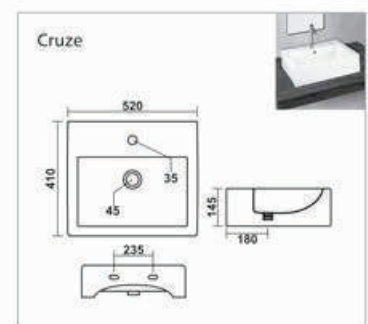

Bath Tub

**C-001**

L 1420 W 1420 H 405mm  
Waste Hole Distance from Wall 455mm

**C-002**

L 1680 W 760 H 390mm  
Waste Hole Distance from Wall 340mm

**C-003**

L 1525 W 760 H 405mm  
Waste Hole Distance from Wall 350mm