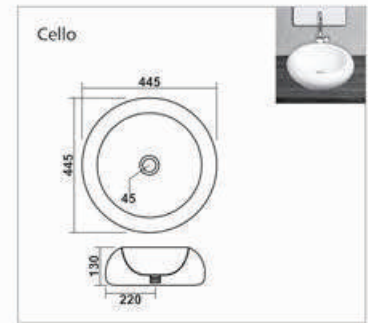

Bath Tub

**C-001**

L 1420 W 1420 H 405mm  
Waste Hole Distance from Wall 455mm

**C-002**

L 1680 W 760 H 390mm  
Waste Hole Distance from Wall 340mm

**C-003**

L 1525 W 760 H 405mm  
Waste Hole Distance from Wall 350mm