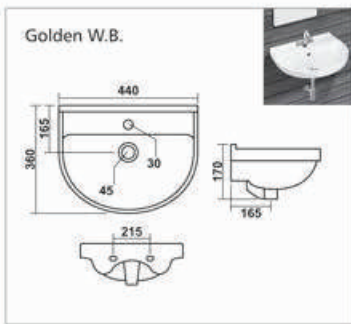

Bath Tub

**C-001**

L 1420 W 1420 H 405mm  
Waste Hole Distance from Wall 455mm

**C-002**

L 1680 W 760 H 390mm  
Waste Hole Distance from Wall 340mm

**C-003**

L 1525 W 760 H 405mm  
Waste Hole Distance from Wall 350mm