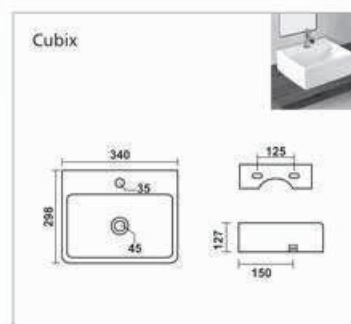

Bath Tub

**C-001**

L 1420 W 1420 H 405mm  
Waste Hole Distance from Wall 455mm

**C-002**

L 1680 W 760 H 390mm  
Waste Hole Distance from Wall 340mm

**C-003**

L 1525 W 760 H 405mm  
Waste Hole Distance from Wall 350mm