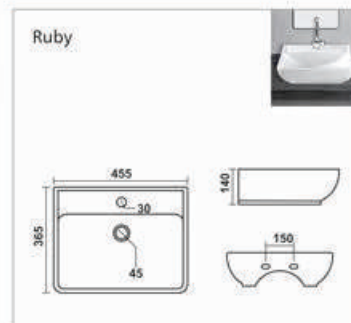

Bath Tub

**C-001**

L 1420 W 1420 H 405mm  
Waste Hole Distance from Wall 455mm

**C-002**

L 1680 W 760 H 390mm  
Waste Hole Distance from Wall 340mm

**C-003**

L 1525 W 760 H 405mm  
Waste Hole Distance from Wall 350mm