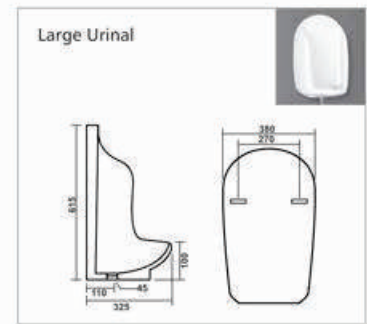

Bath Tub

**C-001**

L 1420 W 1420 H 405mm  
Waste Hole Distance from Wall 455mm

**C-002**

L 1680 W 760 H 390mm  
Waste Hole Distance from Wall 340mm

**C-003**

L 1525 W 760 H 405mm  
Waste Hole Distance from Wall 350mm