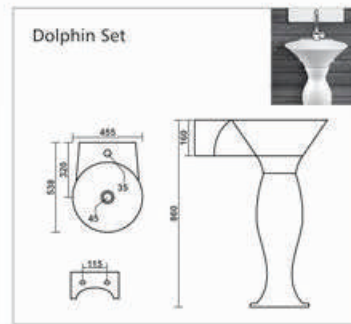

Bath Tub

**C-001**

L 1420 W 1420 H 405mm  
Waste Hole Distance from Wall 455mm

**C-002**

L 1680 W 760 H 390mm  
Waste Hole Distance from Wall 340mm

**C-003**

L 1525 W 760 H 405mm  
Waste Hole Distance from Wall 350mm