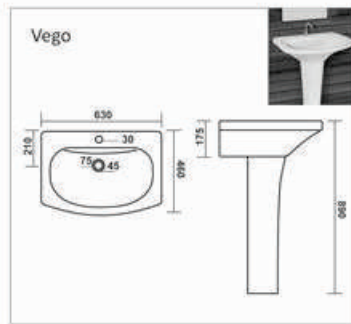

Bath Tub

**C-001**

L 1420 W 1420 H 405mm  
Waste Hole Distance from Wall 455mm

**C-002**

L 1680 W 760 H 390mm  
Waste Hole Distance from Wall 340mm

**C-003**

L 1525 W 760 H 405mm  
Waste Hole Distance from Wall 350mm