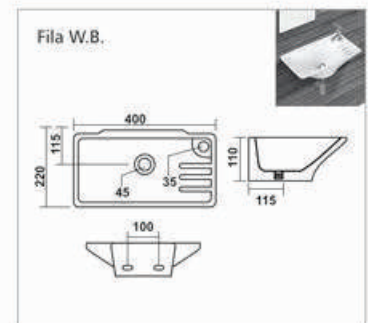

Bath Tub

**C-001**

L 1420 W 1420 H 405mm  
Waste Hole Distance from Wall 455mm

**C-002**

L 1680 W 760 H 390mm  
Waste Hole Distance from Wall 340mm

**C-003**

L 1525 W 760 H 405mm  
Waste Hole Distance from Wall 350mm