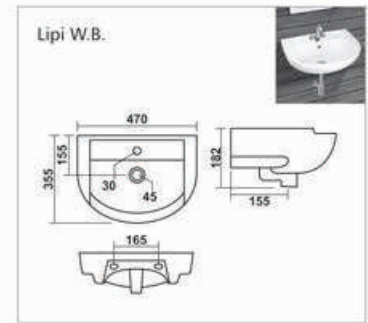

Bath Tub

**C-001**

L 1420 W 1420 H 405mm  
Waste Hole Distance from Wall 455mm

**C-002**

L 1680 W 760 H 390mm  
Waste Hole Distance from Wall 340mm

**C-003**

L 1525 W 760 H 405mm  
Waste Hole Distance from Wall 350mm