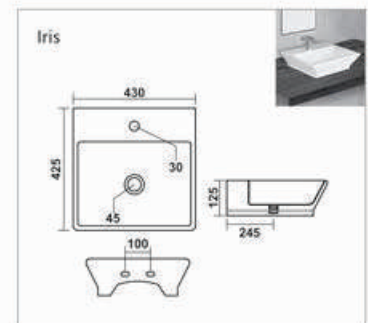

Bath Tub

**C-001**

L 1420 W 1420 H 405mm  
Waste Hole Distance from Wall 455mm

**C-002**

L 1680 W 760 H 390mm  
Waste Hole Distance from Wall 340mm

**C-003**

L 1525 W 760 H 405mm  
Waste Hole Distance from Wall 350mm