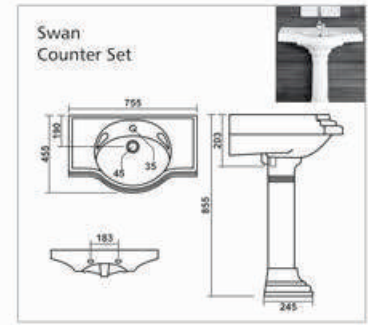

Bath Tub

**C-001**

L 1420 W 1420 H 405mm  
Waste Hole Distance from Wall 455mm

**C-002**

L 1680 W 760 H 390mm  
Waste Hole Distance from Wall 340mm

**C-003**

L 1525 W 760 H 405mm  
Waste Hole Distance from Wall 350mm