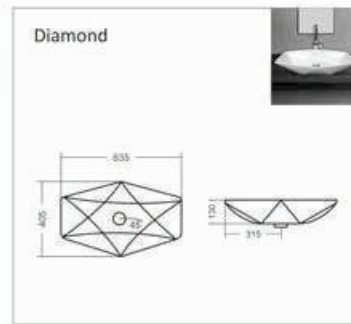

Bath Tub

**C-001**

L 1420 W 1420 H 405mm  
Waste Hole Distance from Wall 455mm

**C-002**

L 1680 W 760 H 390mm  
Waste Hole Distance from Wall 340mm

**C-003**

L 1525 W 760 H 405mm  
Waste Hole Distance from Wall 350mm