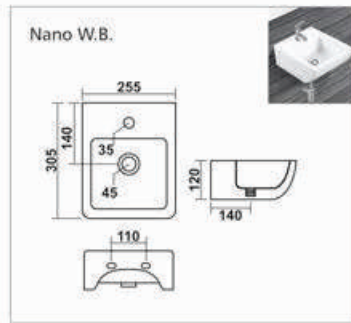

Bath Tub

**C-001**

L 1420 W 1420 H 405mm  
Waste Hole Distance from Wall 455mm

**C-002**

L 1680 W 760 H 390mm  
Waste Hole Distance from Wall 340mm

**C-003**

L 1525 W 760 H 405mm  
Waste Hole Distance from Wall 350mm