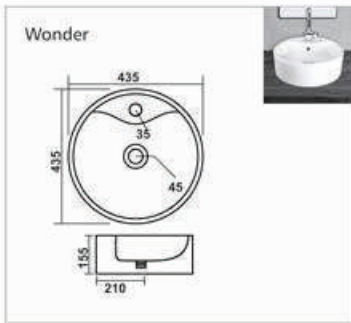

Bath Tub

**C-001**

L 1420 W 1420 H 405mm  
Waste Hole Distance from Wall 455mm

**C-002**

L 1680 W 760 H 390mm  
Waste Hole Distance from Wall 340mm

**C-003**

L 1525 W 760 H 405mm  
Waste Hole Distance from Wall 350mm