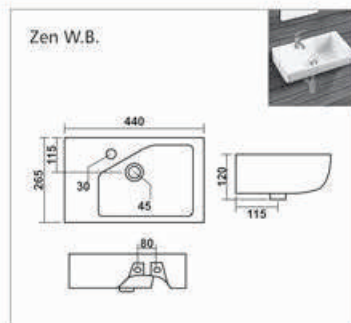

Bath Tub

**C-001**

L 1420 W 1420 H 405mm  
Waste Hole Distance from Wall 455mm

**C-002**

L 1680 W 760 H 390mm  
Waste Hole Distance from Wall 340mm

**C-003**

L 1525 W 760 H 405mm  
Waste Hole Distance from Wall 350mm