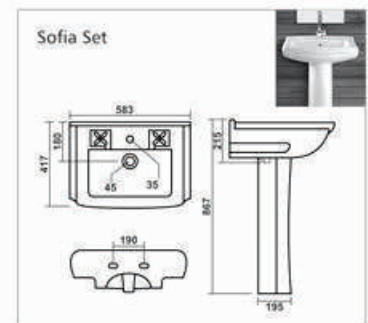

Bath Tub

**C-001**

L 1420 W 1420 H 405mm  
Waste Hole Distance from Wall 455mm

**C-002**

L 1680 W 760 H 390mm  
Waste Hole Distance from Wall 340mm

**C-003**

L 1525 W 760 H 405mm  
Waste Hole Distance from Wall 350mm