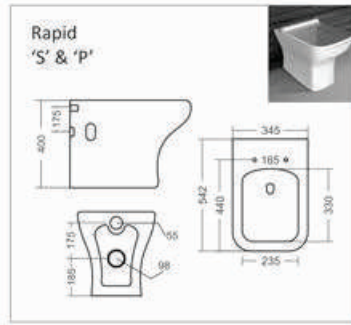

Bath Tub

**C-001**

L 1420 W 1420 H 405mm  
Waste Hole Distance from Wall 455mm

**C-002**

L 1680 W 760 H 390mm  
Waste Hole Distance from Wall 340mm

**C-003**

L 1525 W 760 H 405mm  
Waste Hole Distance from Wall 350mm