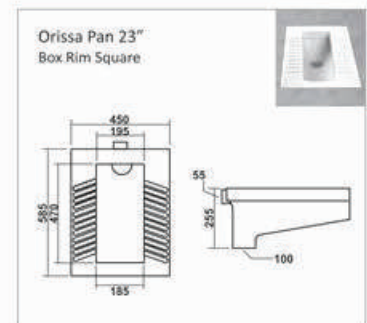

Bath Tub

**C-001**

L 1420 W 1420 H 405mm  
Waste Hole Distance from Wall 455mm

**C-002**

L 1680 W 760 H 390mm  
Waste Hole Distance from Wall 340mm

**C-003**

L 1525 W 760 H 405mm  
Waste Hole Distance from Wall 350mm