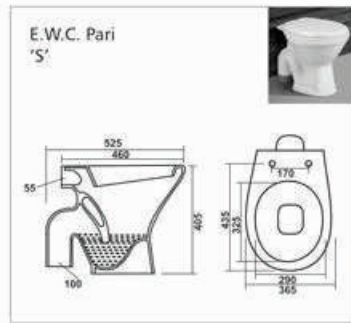

Bath Tub

**C-001**

L 1420 W 1420 H 405mm  
Waste Hole Distance from Wall 455mm

**C-002**

L 1680 W 760 H 390mm  
Waste Hole Distance from Wall 340mm

**C-003**

L 1525 W 760 H 405mm  
Waste Hole Distance from Wall 350mm