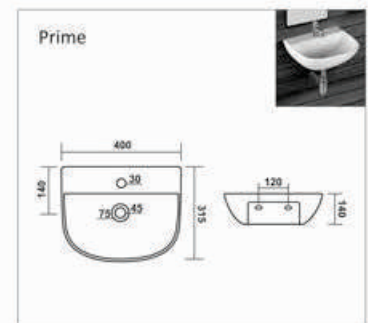

Bath Tub

**C-001**

L 1420 W 1420 H 405mm  
Waste Hole Distance from Wall 455mm

**C-002**

L 1680 W 760 H 390mm  
Waste Hole Distance from Wall 340mm

**C-003**

L 1525 W 760 H 405mm  
Waste Hole Distance from Wall 350mm