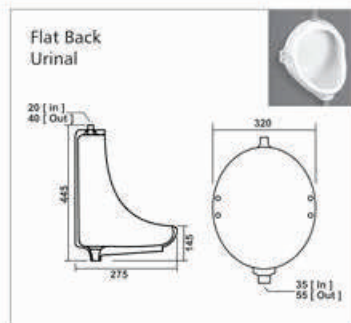

Bath Tub

**C-001**

L 1420 W 1420 H 405mm  
Waste Hole Distance from Wall 455mm

**C-002**

L 1680 W 760 H 390mm  
Waste Hole Distance from Wall 340mm

**C-003**

L 1525 W 760 H 405mm  
Waste Hole Distance from Wall 350mm